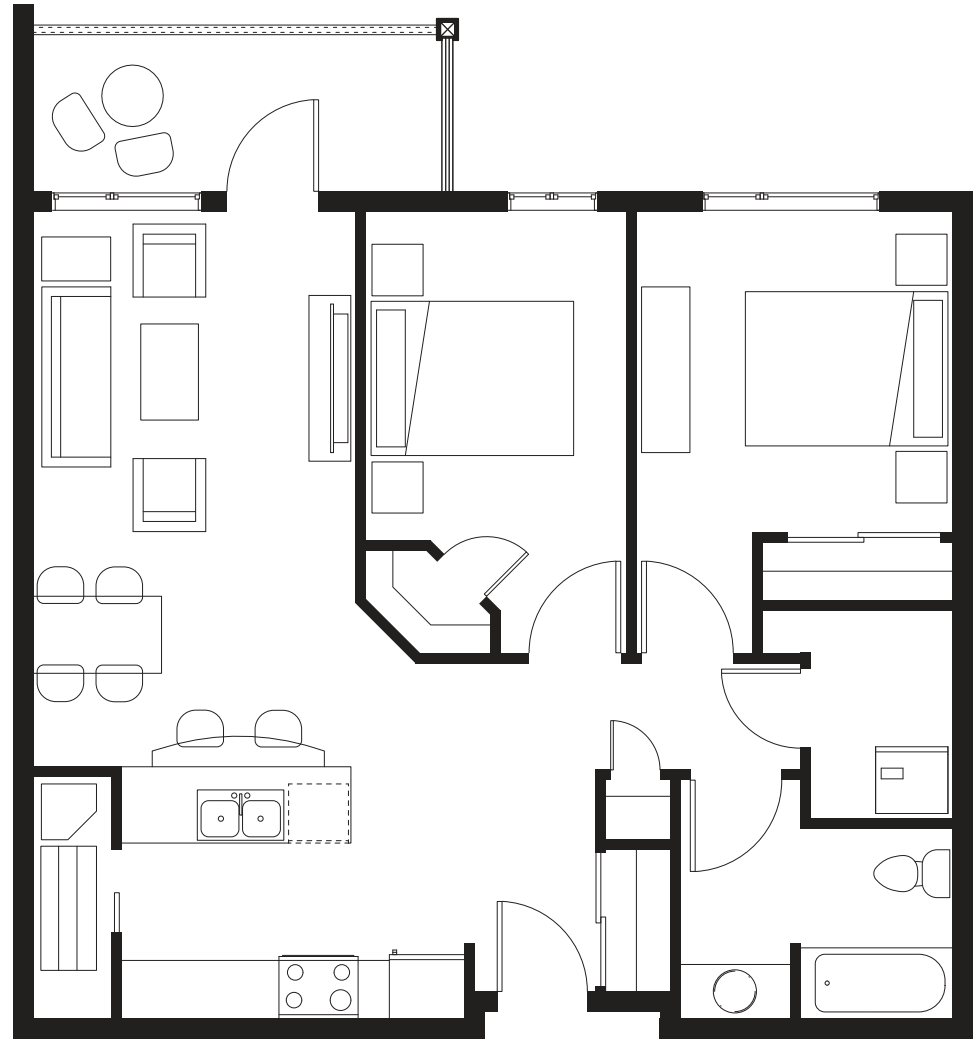

ENCORE

893 sq ft

2390 McPhillips St.

Suites 104, 106, 110,
112, 118, 120, 124, 126,
204, 206, 210, 212,
218, 220, 224, 226,
304, 306, 310, 312,
318, 320, 324, 326,
404, 406, 410, 412,
418, 420, 424, 426

LADY
JOYCE
APARTMENTS

First floor

Second floor

Third floor

Fourth floor

All suite measurements are preliminary based on current building concept and unit configurations and are subject to change.