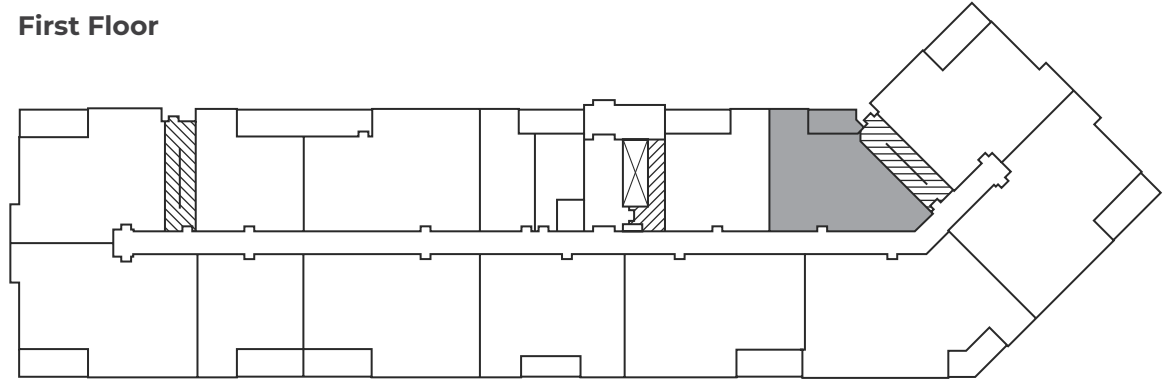

### FLOORING:

Luxury vinyl plank    Ceramic tile

Please note, all floor plans and photos are provided for illustrative purposes only. **ALL MEASUREMENTS ARE APPROXIMATE.** Actual layouts may be different than shown and could vary in size and scale.

# BROOKSIDE TERRACE

APARTMENTS

118 Tilbury Avenue,  
Bedford, NS

---

DEWOLF

---

**1034-1147** sq ft

---

## First Floor