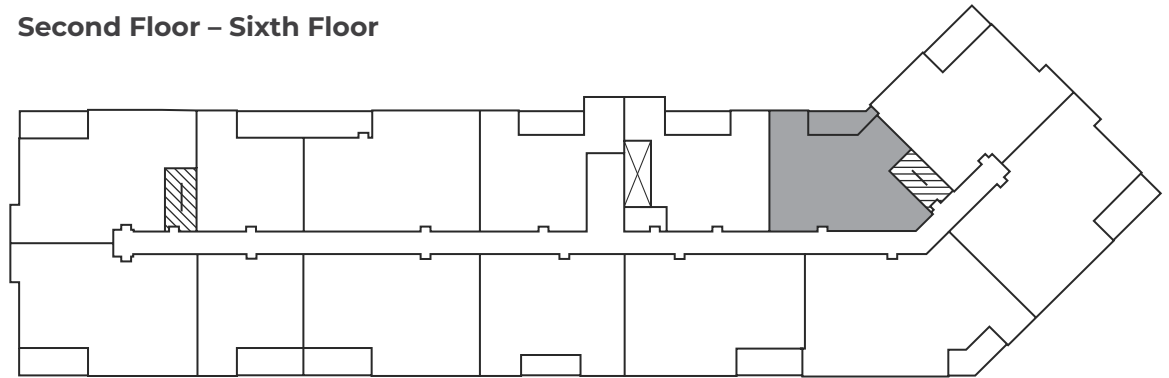

Second Floor – Sixth Floor