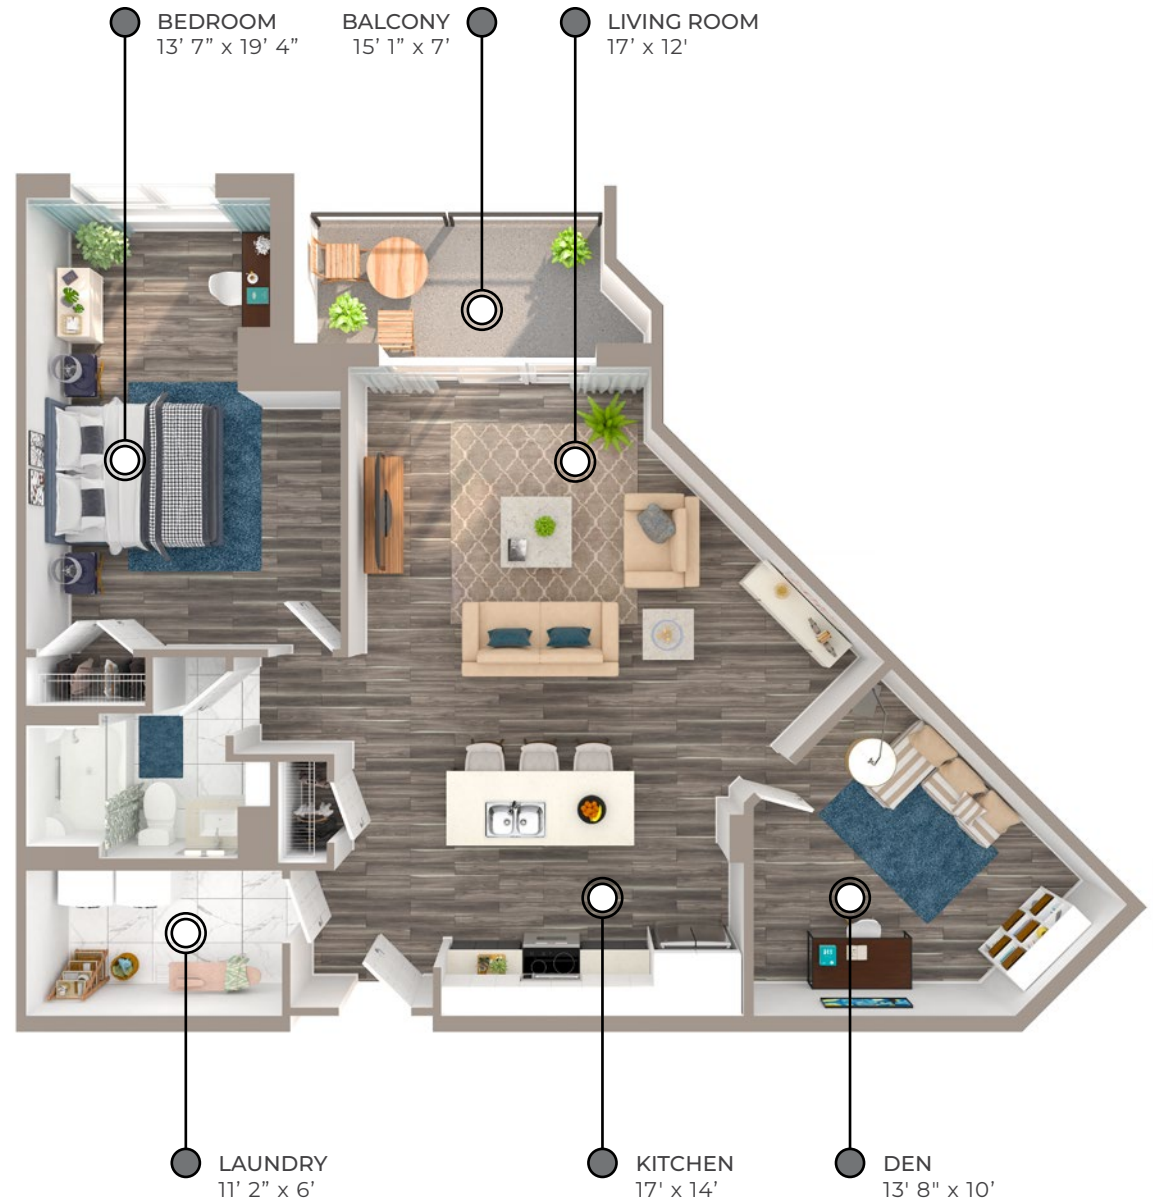

## DEWOLF 1034-1147 sq ft

The floor plan illustrated here includes these finishes:

### COUNTERS:

Laminate    Quartz

### FLOORING:

Luxury vinyl plank    Ceramic tile

Please note, all floor plans and photos are provided for illustrative purposes only. **ALL MEASUREMENTS ARE APPROXIMATE.** Actual layouts may be different than shown and could vary in size and scale.

## First Floor