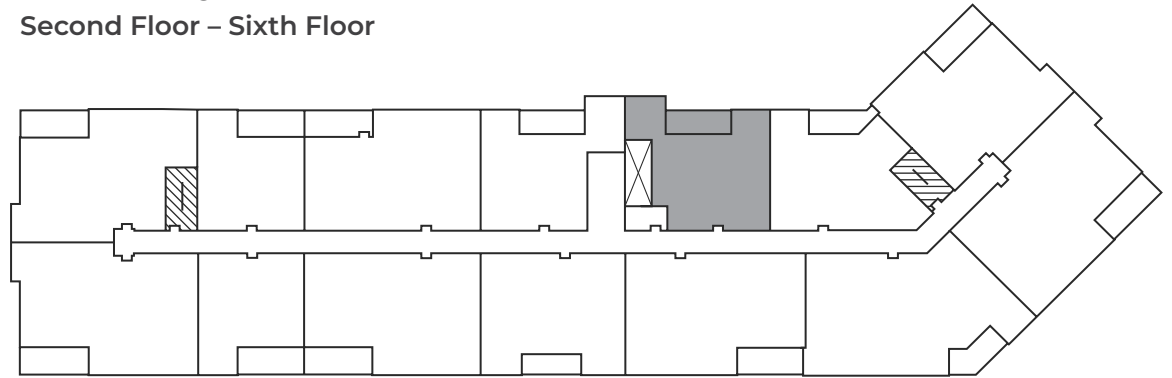

BROOKSIDE TERRACE APARTMENTS

118 & 120 Tilbury Avenue,
Bedford, NS

SANDY LAKE

1052 sq ft

The floor plan illustrated here includes these finishes:

CABINETS:

White High-gloss White Charcoal

COUNTERS:

**BROOKSIDE
TERRACE**
APARTMENTS

118 & 120 Tilbury Avenue,
Bedford, NS

SANDY LAKE

1052 sq ft

118 Tilbury Avenue

Second Floor – Sixth Floor

⊗ Elevator ⊗ Stairwell

120 Tilbury Avenue

Second Floor – Sixth Floor

⊗ Elevator ⊗ Stairwell