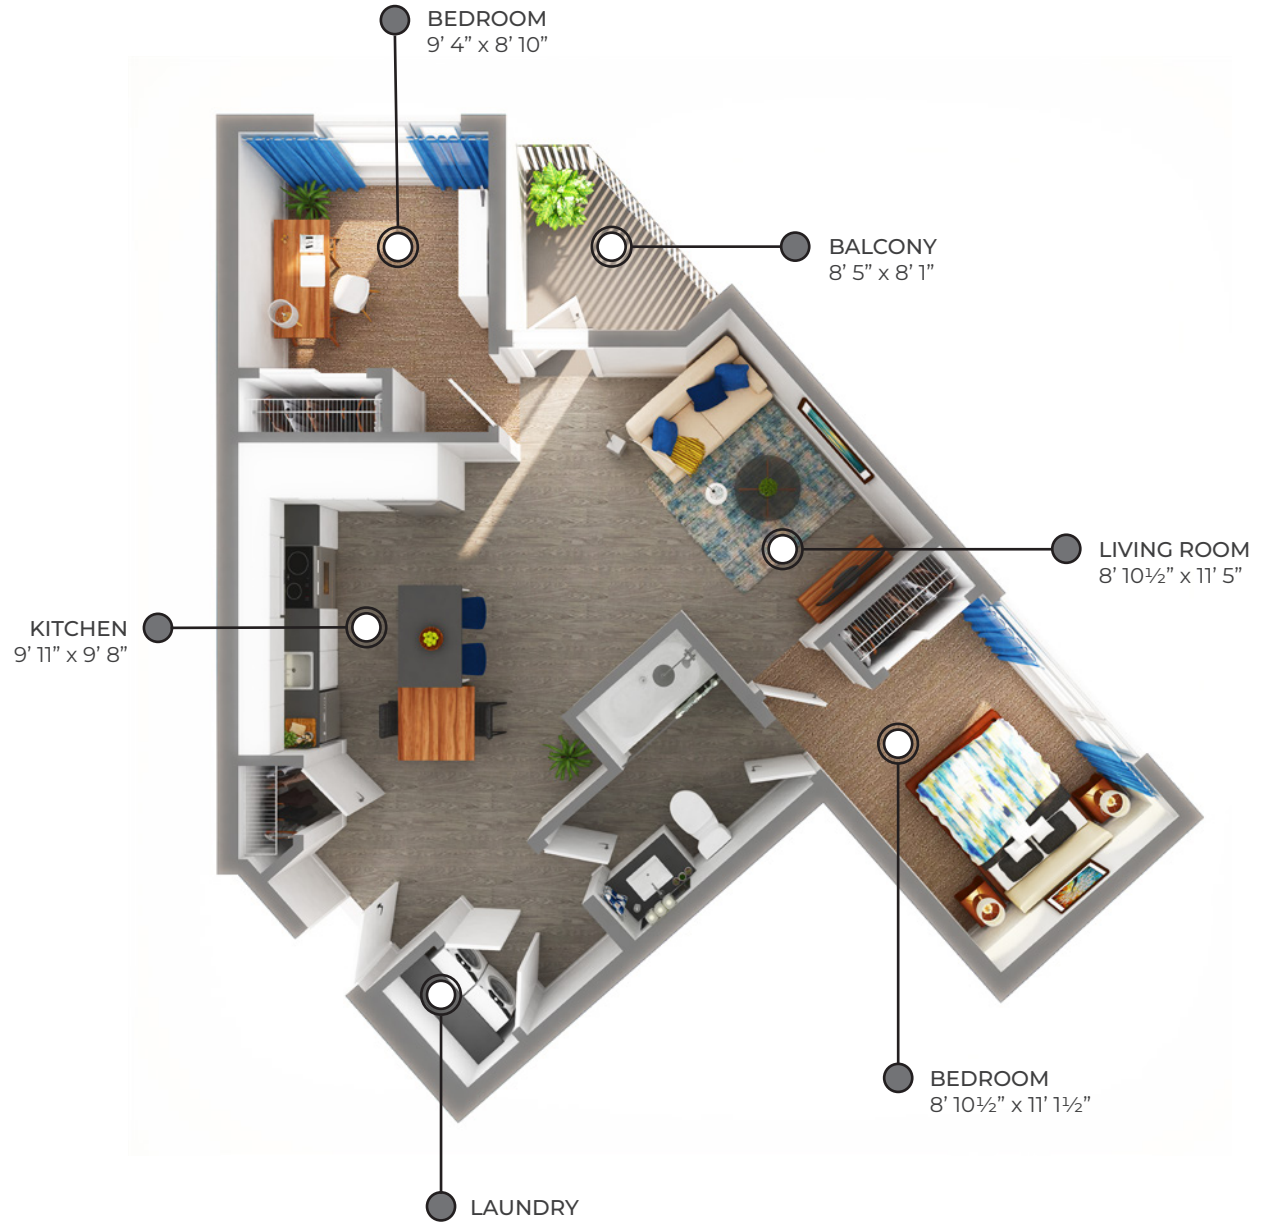

## APPLE 705 sq ft

The floor plan illustrated here includes these finishes:

**CABINETY:**  
FLAT SLAB

**COUNTERS:**  
QUARTZ

**FLOORING:**  
LUXURY  
VINYL TILE

**CARPET:**  
TEXTURED  
CUT PILE

All suite measurements are preliminary based on current building concept and unit configurations and are subject to change.

### 411 Despard Avenue

**Second Floor – Fourth Floor**

Suites: 208, 308, 408