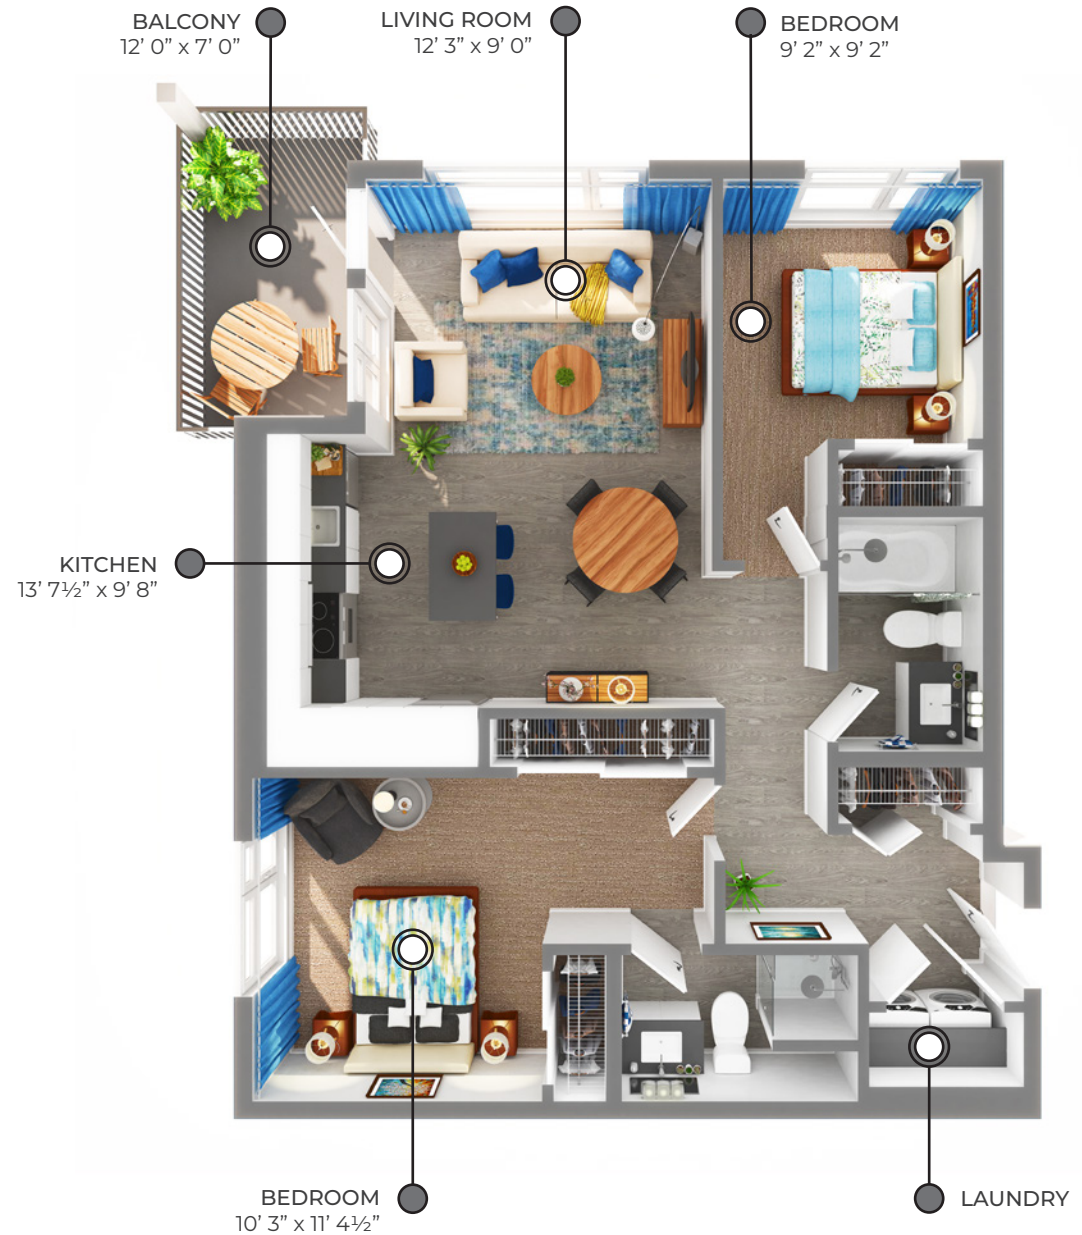

MEREWOOD APARTMENTS

411 & 423 Despard Avenue
Parksville, BC

BALSAM 801-807 sq ft

The floor plan illustrated here includes these finishes:

CABINETY:
FLAT SLAB

COUNTERS:
QUARTZ

FLOORING:
LUXURY
VINYL TILE

CARPET:
TEXTURED
CUT PILE

All suite measurements are preliminary based on current building concept and unit configurations and are subject to change.

MEREWOOD APARTMENTS

411 & 423 Despard Avenue
Parksville, BC

BALSAM

801-807 sq ft

423 Despard Avenue

First Floor

Suites: 107, 112, 113

Second Floor - Fourth Floor

Suites: 210, 310, 410