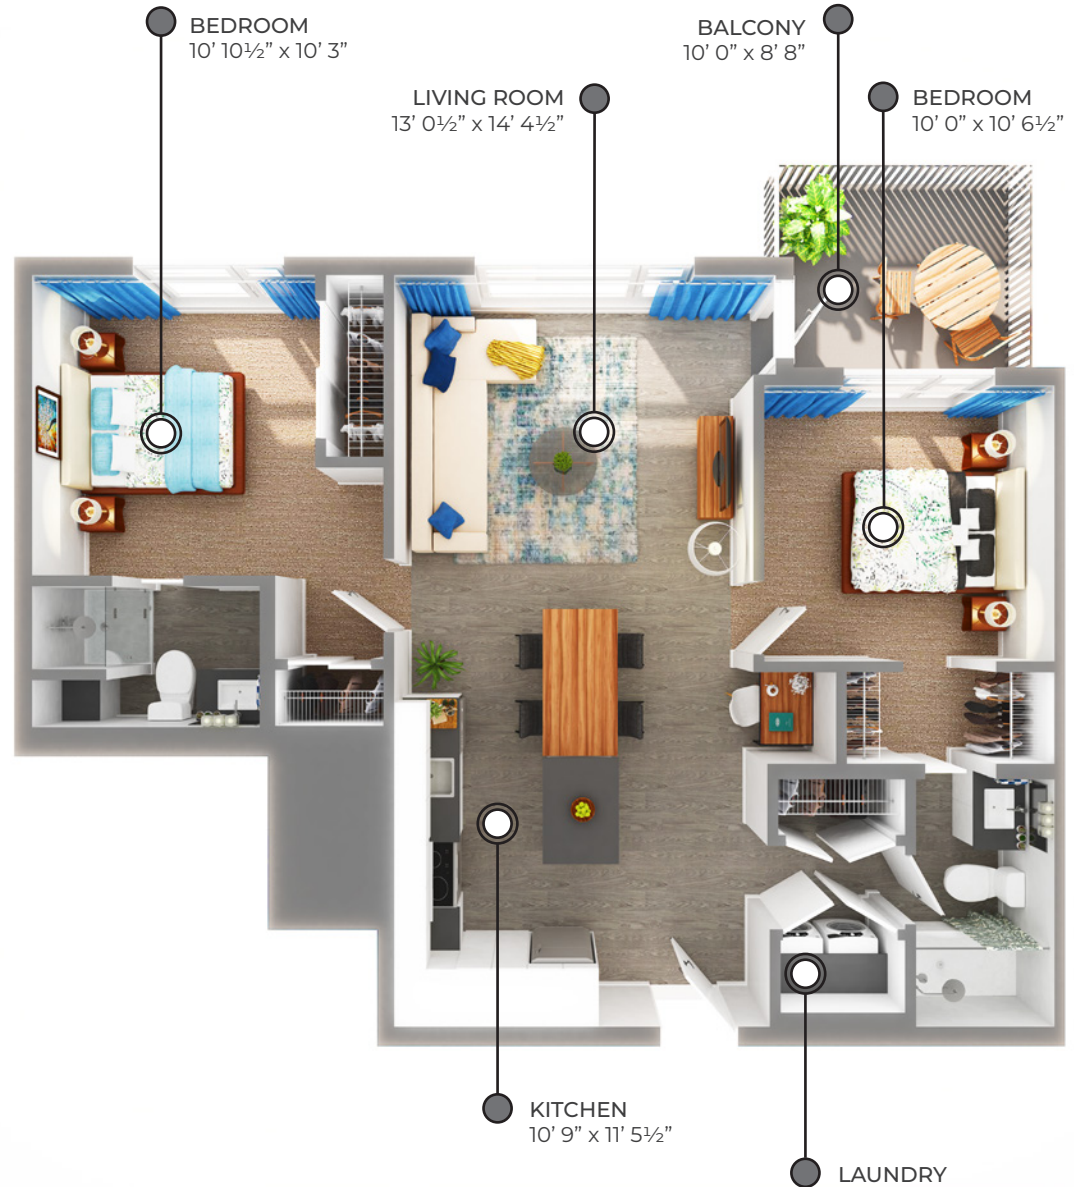

MEREWOOD APARTMENTS

411 & 423 Despard Avenue
Parksville, BC

CEDAR

823 sq ft

The floor plan illustrated here includes these finishes:

CABINETRY:
FLAT SLAB

COUNTERS:
QUARTZ

FLOORING:
LUXURY
VINYL TILE

CARPET:
TEXTURED
CUT PILE

All suite measurements are preliminary based on current building concept and unit configurations and are subject to change.

MEREWOOD APARTMENTS

411 & 423 Despard Avenue
Parksville, BC

CEDAR

823 sq ft

411 Despard Avenue

First Floor

Suite: 103

Second Floor - Fourth Floor

Suites: 204, 304, 404