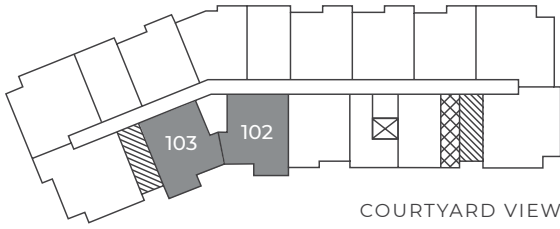

FOUNDRY

1 BEDROOM, 1 BATHROOM DELUXE

696-712 sq. ft.

Room Dimensions

1 Kitchen/Dining	12' 5" x 12' 1"	5 Den	8' x 4' 9"
2 Living Room	12' 5" x 11'	6 Laundry	4'5" x 2' 5"
3 Bathroom	5' x 9' 2"	7 Balcony	10' x 5' 6"
4 Bedroom	12' x 11' 5"		

Floor One

WOODLAND VIEW

Floor Two

WOODLAND VIEW

Floor Three

WOODLAND VIEW

Floors Four & Five

WOODLAND VIEW