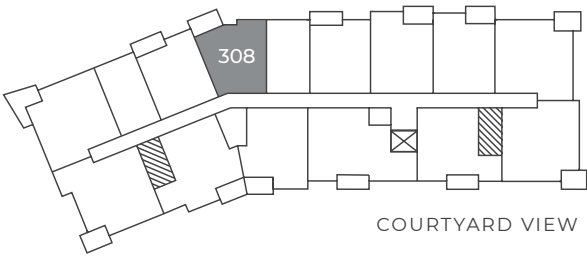

# VISTA

1 BEDROOM, 1 BATHROOM

621 sq. ft.

## Room Dimensions

① Kitchen/Dining	10' 2" x 14' 8"	④ Bedroom	10' 7" x 12' 11"
② Living Room	14' x 10' 9"	⑤ Laundry	4' 5" x 2' 5"
③ Bathroom	5' x 9' 2"	⑥ Balcony	10' 9" x 5' 9"

Floor One

WOODLAND VIEW

Floor Two

WOODLAND VIEW

Floor Three

WOODLAND VIEW

Floors Four & Five

WOODLAND VIEW