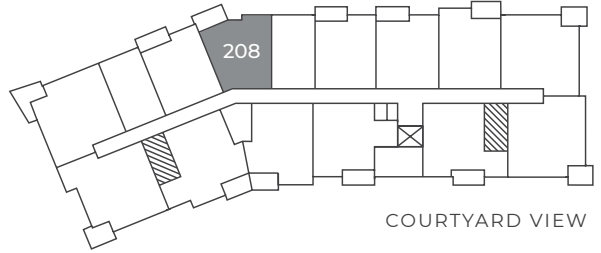

# VISTA

1 BEDROOM, 1 BATHROOM

621 sq. ft.

## Room Dimensions

① Kitchen/Dining	10' 2" x 14' 8"	④ Bedroom	10' 7" x 12' 11"
② Living Room	14' x 10' 9"	⑤ Laundry	4' 5" x 2' 5"
③ Bathroom	5' x 9' 2"	⑥ Balcony	10' 9" x 5' 9"

Floor One

WOODLAND VIEW

Floor Two

WOODLAND VIEW

Floor Three

WOODLAND VIEW

Floors Four & Five

WOODLAND VIEW