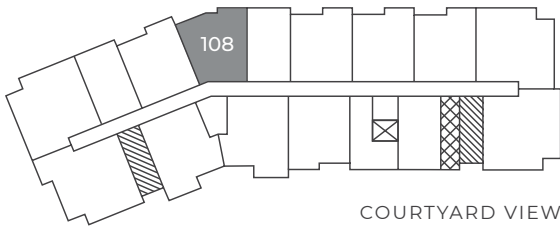

# VISTA

1 BEDROOM, 1 BATHROOM

621 sq. ft.

## Room Dimensions

① Kitchen/Dining	10' 2" x 14' 8"	④ Bedroom	10' 7" x 12' 11"
② Living Room	14' x 10' 9"	⑤ Laundry	4' 5" x 2' 5"
③ Bathroom	5' x 9' 2"	⑥ Balcony	10' 9" x 5' 9"

Floor One

WOODLAND VIEW

Floor Two

WOODLAND VIEW

Floor Three

WOODLAND VIEW

Floors Four & Five

WOODLAND VIEW