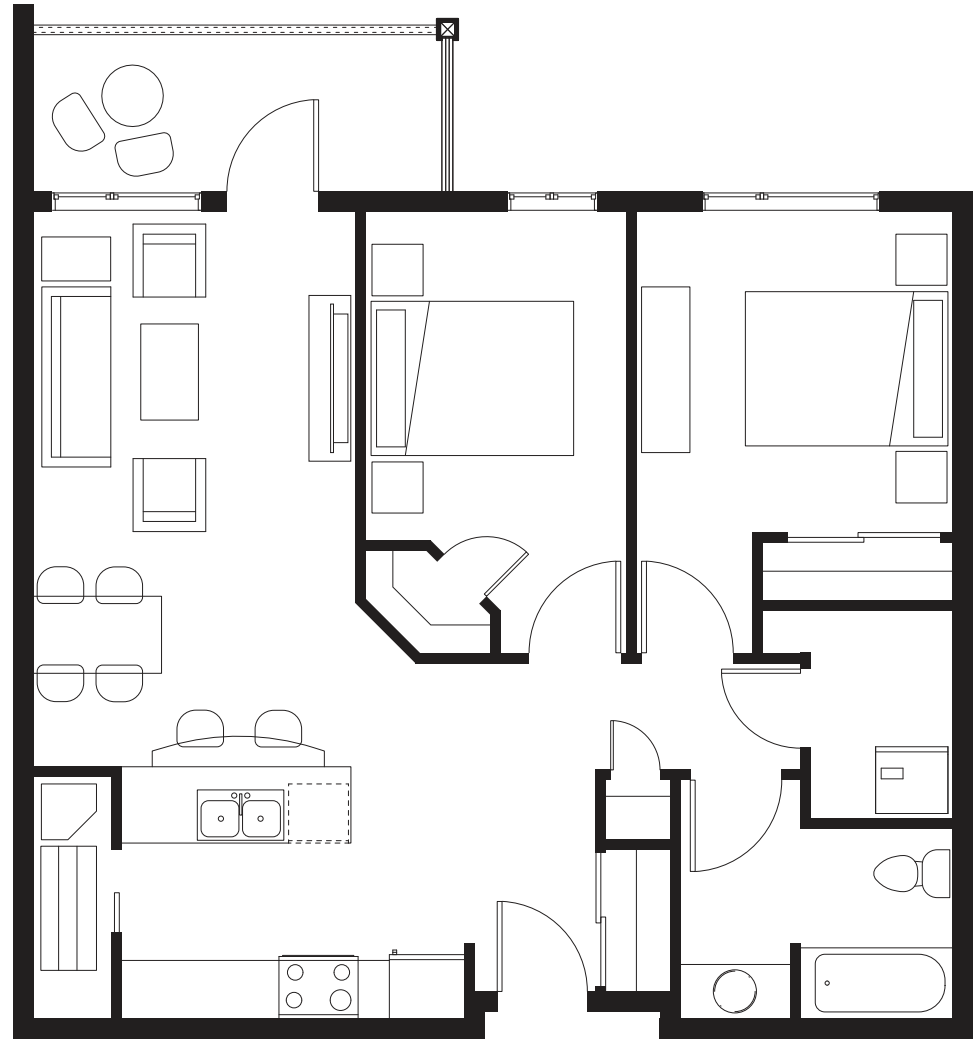

# ENCORE

**893** sq ft

2390 McPhillips St.

Suites 104, 106, 110,  
112, 118, 120, 124, 126,  
204, 206, 210, 212,  
218, 220, 224, 226,  
304, 306, 310, 312,  
318, 320, 324, 326,  
404, 406, 410, 412,  
418, 420, 424, 426

LADY  
JOYCE  
APARTMENTS

First floor

Second floor

Third floor

Fourth floor

All suite measurements are preliminary based on current building concept and unit configurations and are subject to change.

# REGAL

**947** sq ft

2390 McPhillips St.

Suites 103, 109, 125,  
203, 209, 217, 225,  
303, 309, 317, 325,  
403, 409, 417, 425

LADY  
JOYCE  
APARTMENTS

First floor

Second floor

Third floor

Fourth floor

All suite measurements are preliminary based on current building concept and unit configurations and are subject to change.