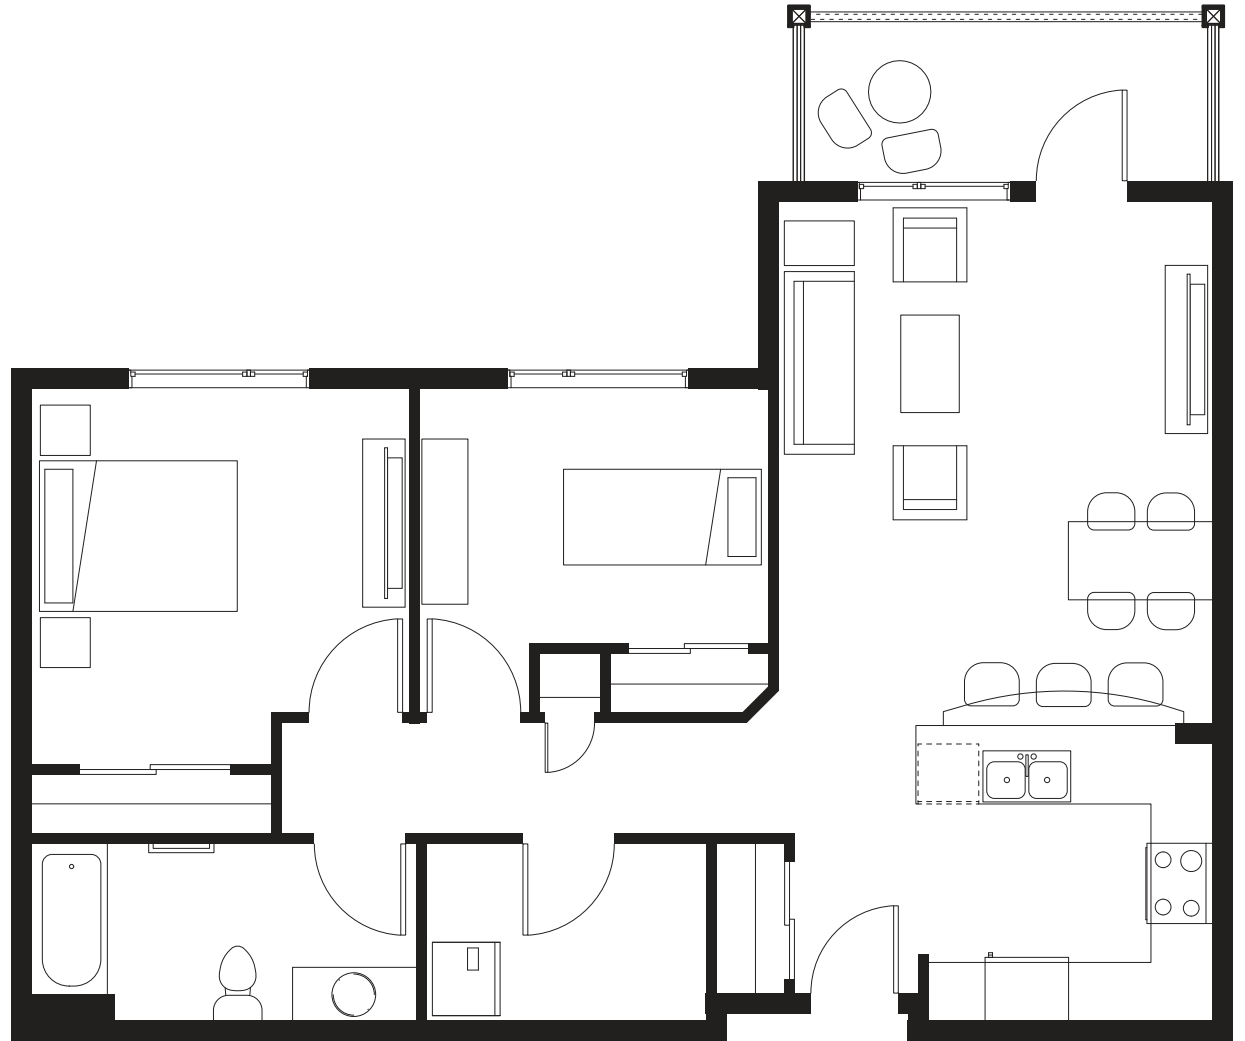

# ENCORE

**893** sq ft

2390 McPhillips St.

Suites 104, 106, 110,  
112, 118, 120, 124, 126,  
204, 206, 210, 212,  
218, 220, 224, 226,  
304, 306, 310, 312,  
318, 320, 324, 326,  
404, 406, 410, 412,  
418, 420, 424, 426

LADY  
JOYCE  
APARTMENTS

First floor

Second floor

Third floor

Fourth floor

All suite measurements are preliminary based on current building concept and unit configurations and are subject to change.

# REGAL

**947** sq ft

2390 McPhillips St.

Suites 103, 109, 125,  
203, 209, 217, 225,  
303, 309, 317, 325,  
403, 409, 417, 425

LADY  
JOYCE  
APARTMENTS

First floor

Second floor

Third floor

Fourth floor

All suite measurements are preliminary based on current building concept and unit configurations and are subject to change.