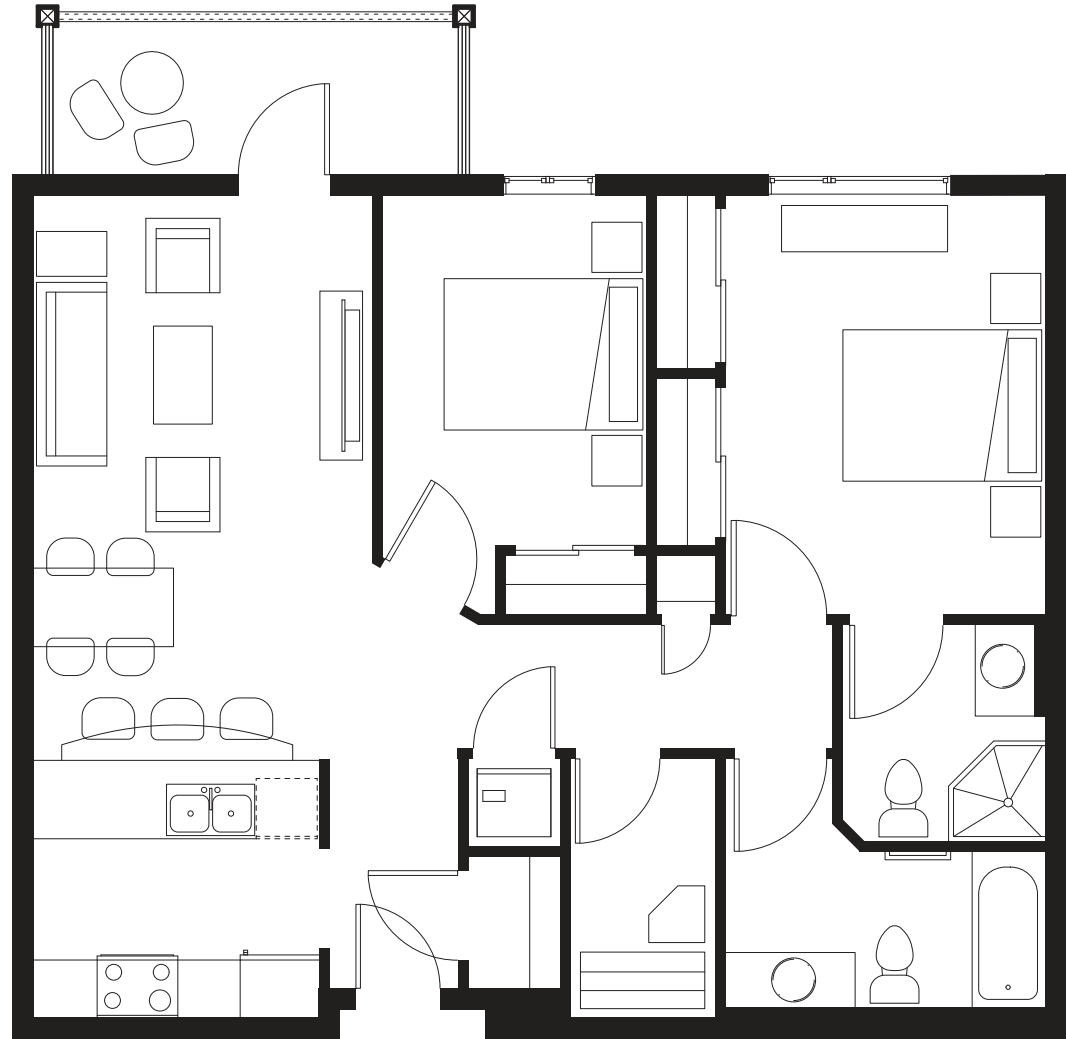

LA CROSSE

947 sq ft

2390 McPhillips St.

Suites 101, 102, 127,
128, 201, 202, 227,
228, 301, 302, 327,
328, 401, 402,
427, 428

LADY
JOYCE
APARTMENTS

First floor

Second floor

Third floor

Fourth floor

All suite measurements are preliminary based on current building concept and unit configurations and are subject to change.

ENCLAVE

947 sq ft

2390 McPhillips St.

Suites 129, 130, 229,
230, 329, 330,
429, 430

LADY
JOYCE
APARTMENTS

First floor

Second floor

Third floor

Fourth floor

All suite measurements are preliminary based on current building concept and unit configurations and are subject to change.

ESCALADE

1108 sq ft

2390 McPhillips St.

Suites 108, 122, 208,
222, 308, 322,
408, 422

LADY
JOYCE
APARTMENTS

First floor

Second floor

Third floor

Fourth floor

All suite measurements are preliminary based on current building concept and unit configurations and are subject to change.