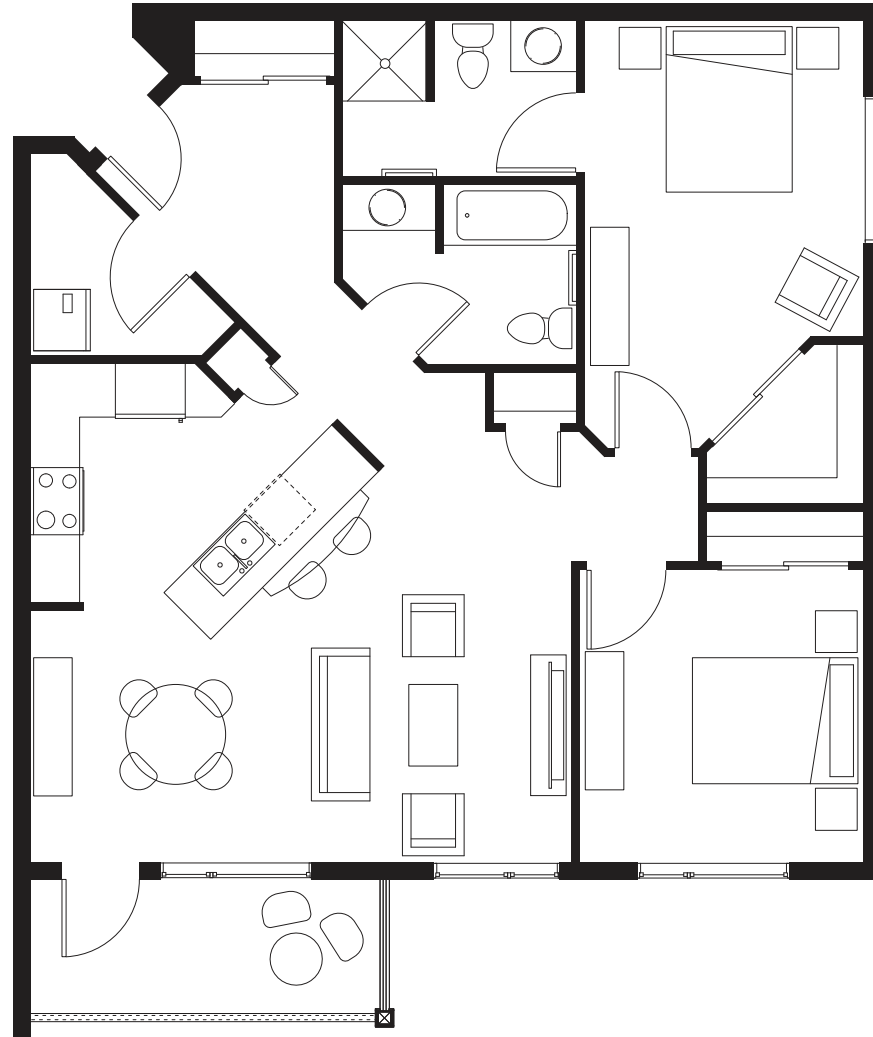

LA CROSSE

947 sq ft

2390 McPhillips St.

Suites 101, 102, 127,
128, 201, 202, 227,
228, 301, 302, 327,
328, 401, 402,
427, 428

LADY
JOYCE
APARTMENTS

First floor

Second floor

Third floor

Fourth floor

All suite measurements are preliminary based on current building concept and unit configurations and are subject to change.

ENCLAVE

947 sq ft

2390 McPhillips St.

Suites 129, 130, 229,
230, 329, 330,
429, 430

LADY
JOYCE
APARTMENTS

First floor

Second floor

Third floor

Fourth floor

All suite measurements are preliminary based on current building concept and unit configurations and are subject to change.

ESCALADE

1108 sq ft

2390 McPhillips St.

Suites 108, 122, 208,
222, 308, 322,
408, 422

LADY
JOYCE
APARTMENTS

First floor

Second floor

Third floor

Fourth floor

All suite measurements are preliminary based on current building concept and unit configurations and are subject to change.