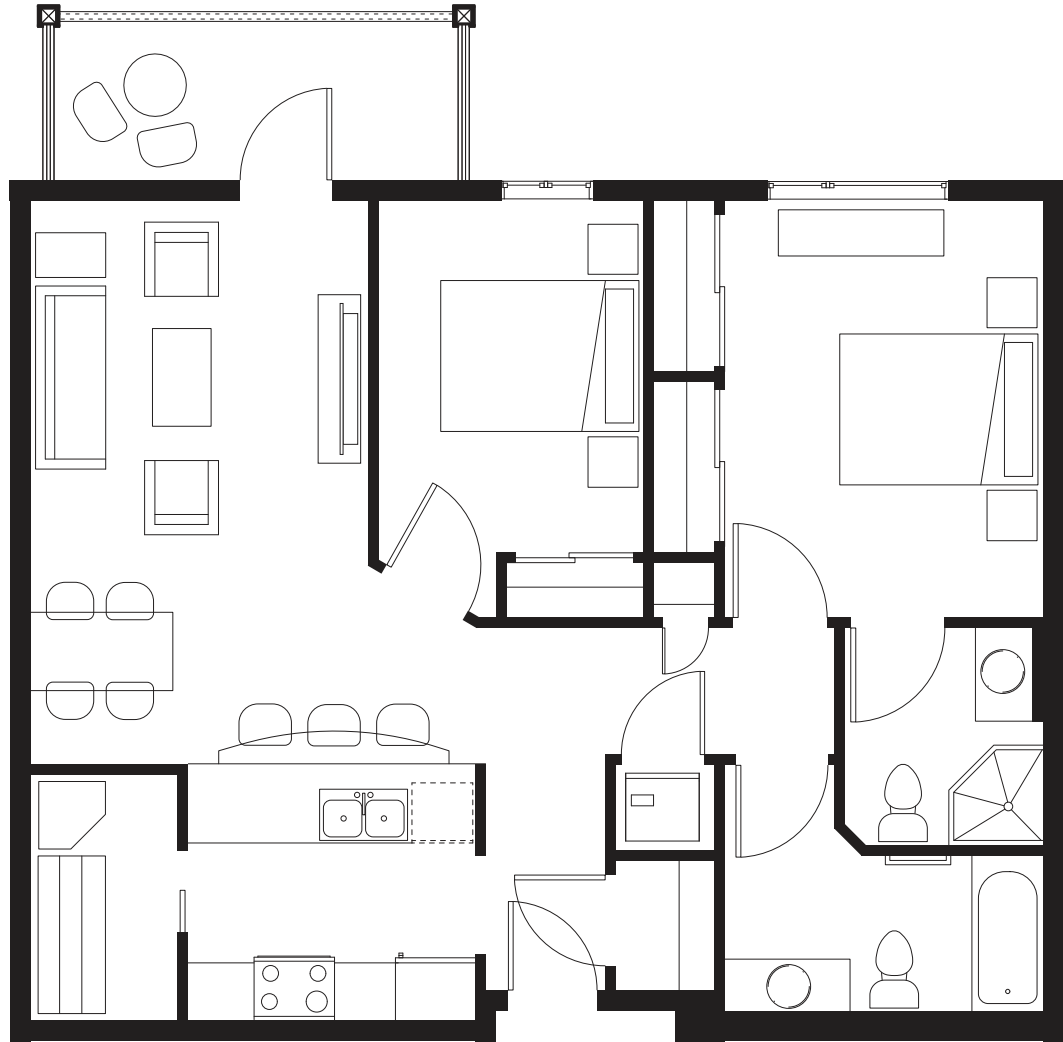

LA CROSSE

947 sq ft

2390 McPhillips St.

Suites 101, 102, 127,
128, 201, 202, 227,
228, 301, 302, 327,
328, 401, 402,
427, 428

LADY
JOYCE
APARTMENTS

First floor

Second floor

Third floor

Fourth floor

All suite measurements are preliminary based on current building concept and unit configurations and are subject to change.

ENCLAVE

947 sq ft

2390 McPhillips St.

Suites 129, 130, 229,
230, 329, 330,
429, 430

LADY
JOYCE
APARTMENTS

First floor

Second floor

Third floor

Fourth floor

All suite measurements are preliminary based on current building concept and unit configurations and are subject to change.

ESCALADE

1108 sq ft

2390 McPhillips St.

Suites 108, 122, 208,
222, 308, 322,
408, 422

LADY
JOYCE
APARTMENTS

First floor

Second floor

Third floor

Fourth floor

All suite measurements are preliminary based on current building concept and unit configurations and are subject to change.