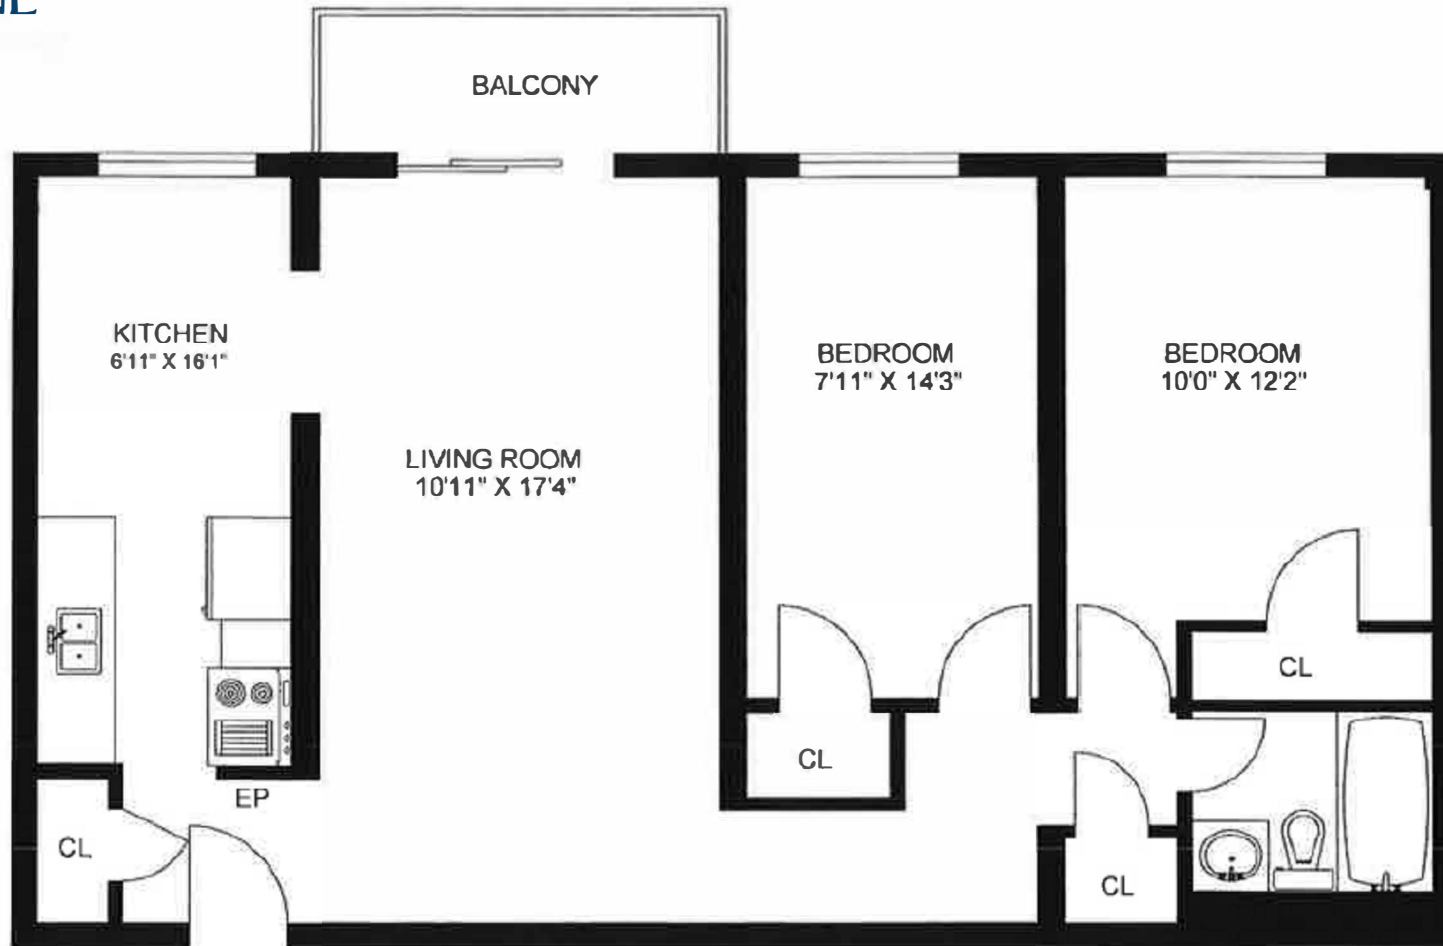

Disclaimer: This floor plan is for illustrative purposes and is intended to be used as a guide only. While every effort has been made to ensure its accuracy, measurements may not be exact.

## 250 Queen Street East

2 Bedroom  
Approx. 793 sq ft

Disclaimer: This floor plan is for illustrative purposes and is intended to be used as a guide only. While every effort has been made to ensure its accuracy, measurements may not be exact.

## 250 Queen Street East

2 Bedroom  
Approx. 839 sq ft