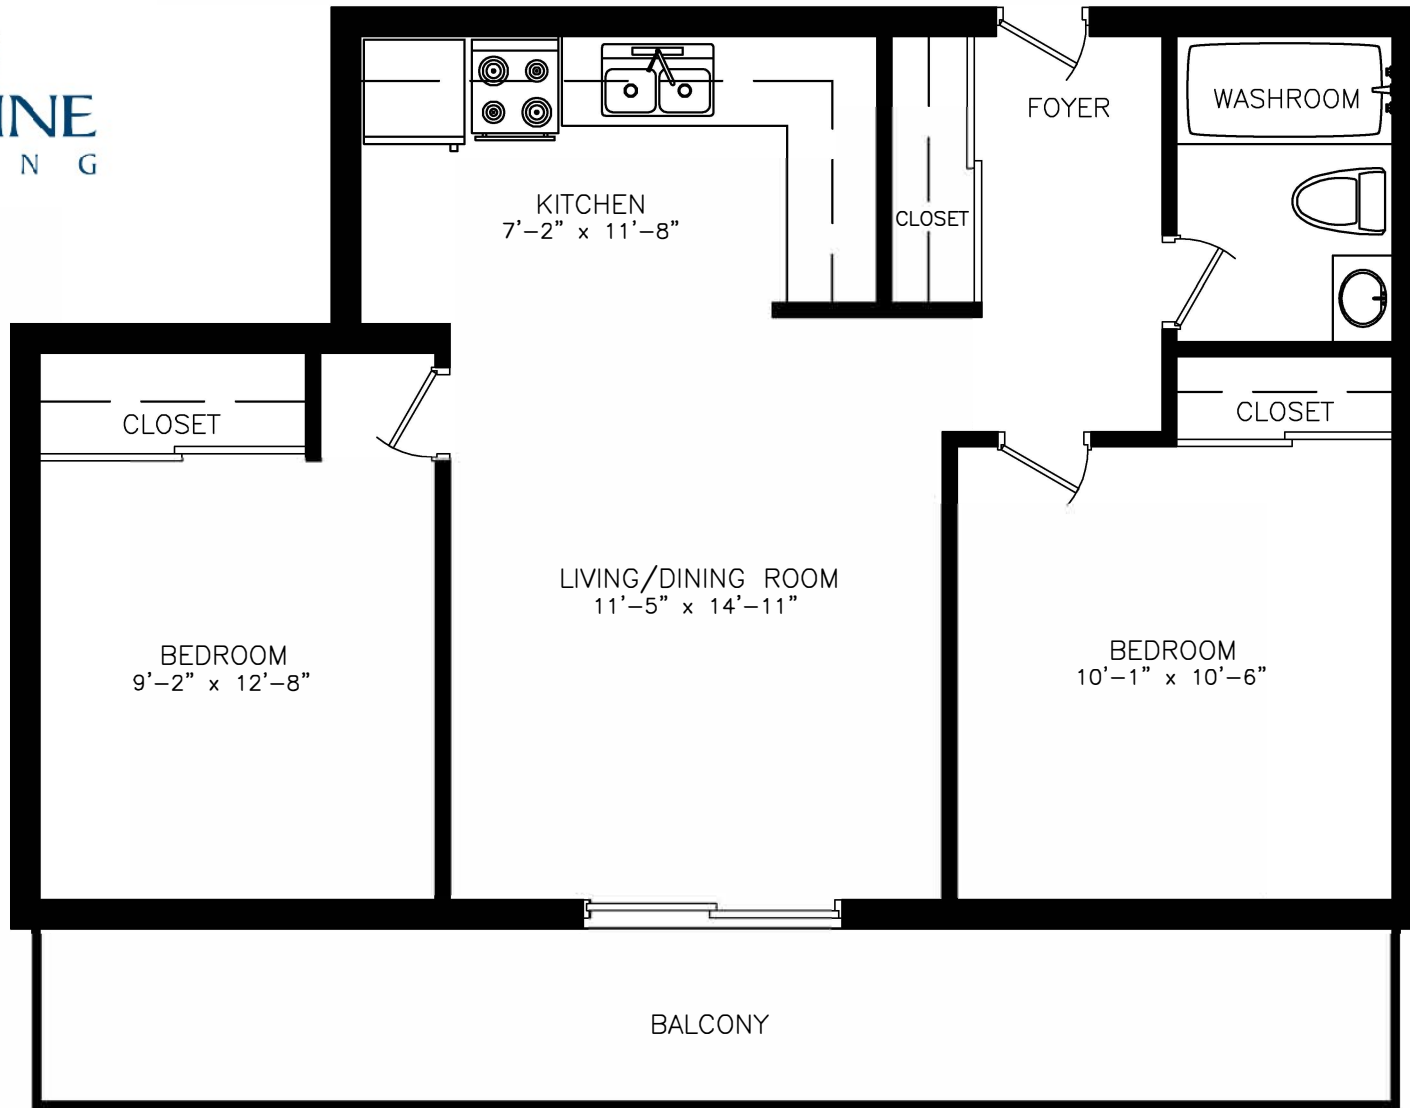

2 BEDROOM - 660 SQ.FT

Disclaimer: This floor plan is for illustrative purposes and is intended to be used as a guide only. While every effort has been made to ensure its accuracy, measurements may not be exact.

45 Timmins Crescent

2 Bedroom
Approx. 660 sq ft

2 BEDROOM – 820 SQ.FT

Disclaimer: This floor plan is for illustrative purposes and is intended to be used as a guide only. While every effort has been made to ensure its accuracy, measurements may not be exact.

45 Timmins Crescent

2 Bedroom
Approx. 820 sq ft