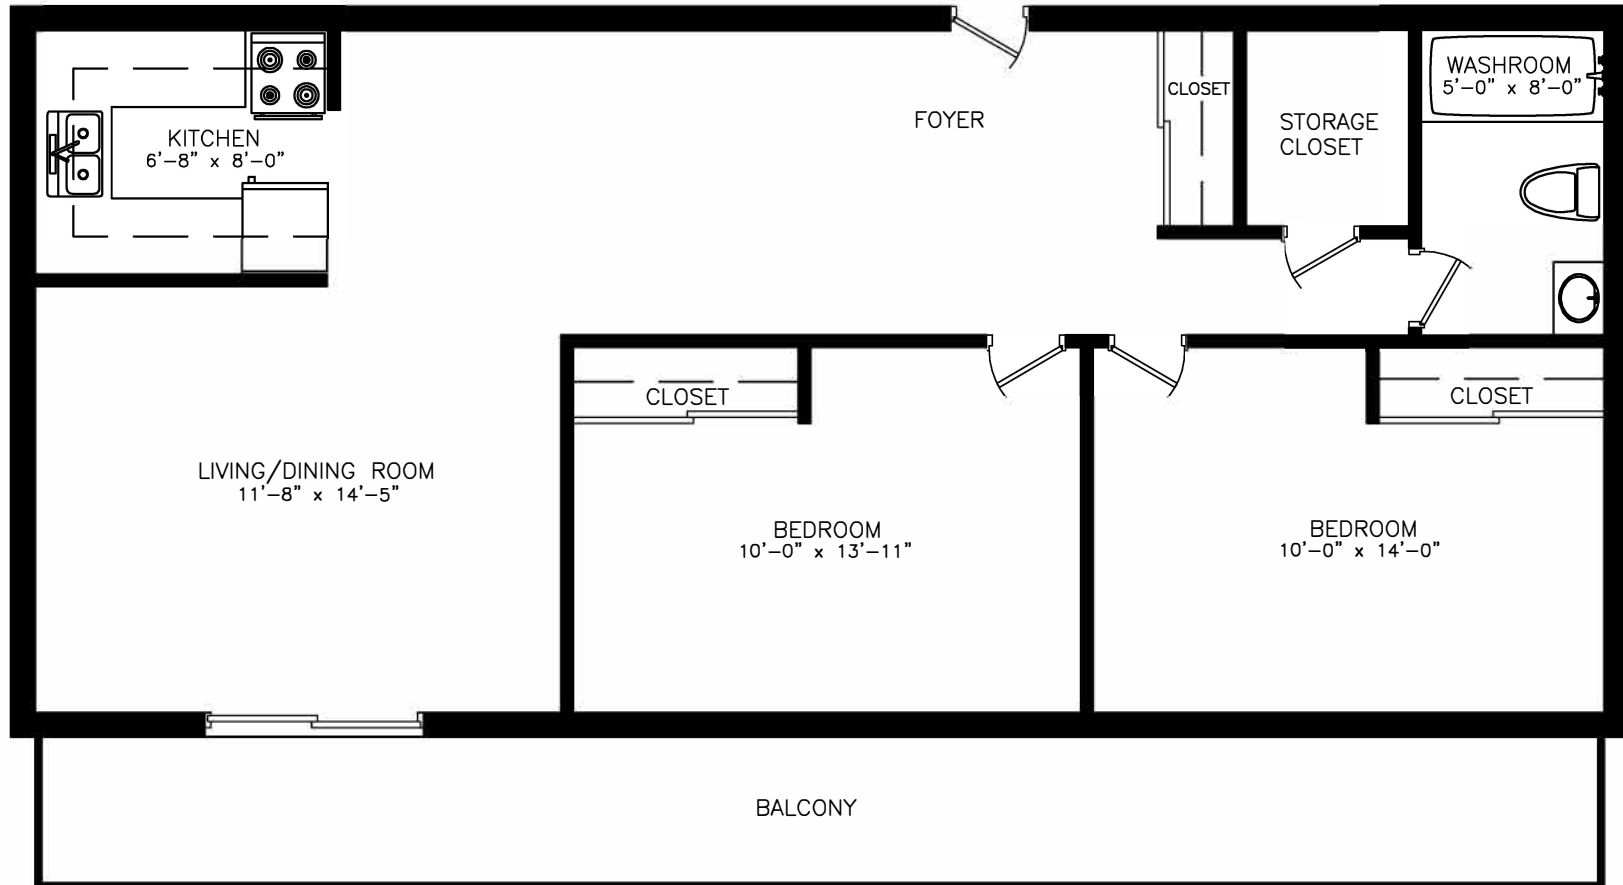

2 BEDROOM - 660 SQ.FT

Disclaimer: This floor plan is for illustrative purposes and is intended to be used as a guide only. While every effort has been made to ensure its accuracy, measurements may not be exact.

45 Timmins Crescent

2 Bedroom
Approx. 660 sq ft

2 BEDROOM – 820 SQ.FT

Disclaimer: This floor plan is for illustrative purposes and is intended to be used as a guide only. While every effort has been made to ensure its accuracy, measurements may not be exact.

45 Timmins Crescent

2 Bedroom
Approx. 820 sq ft