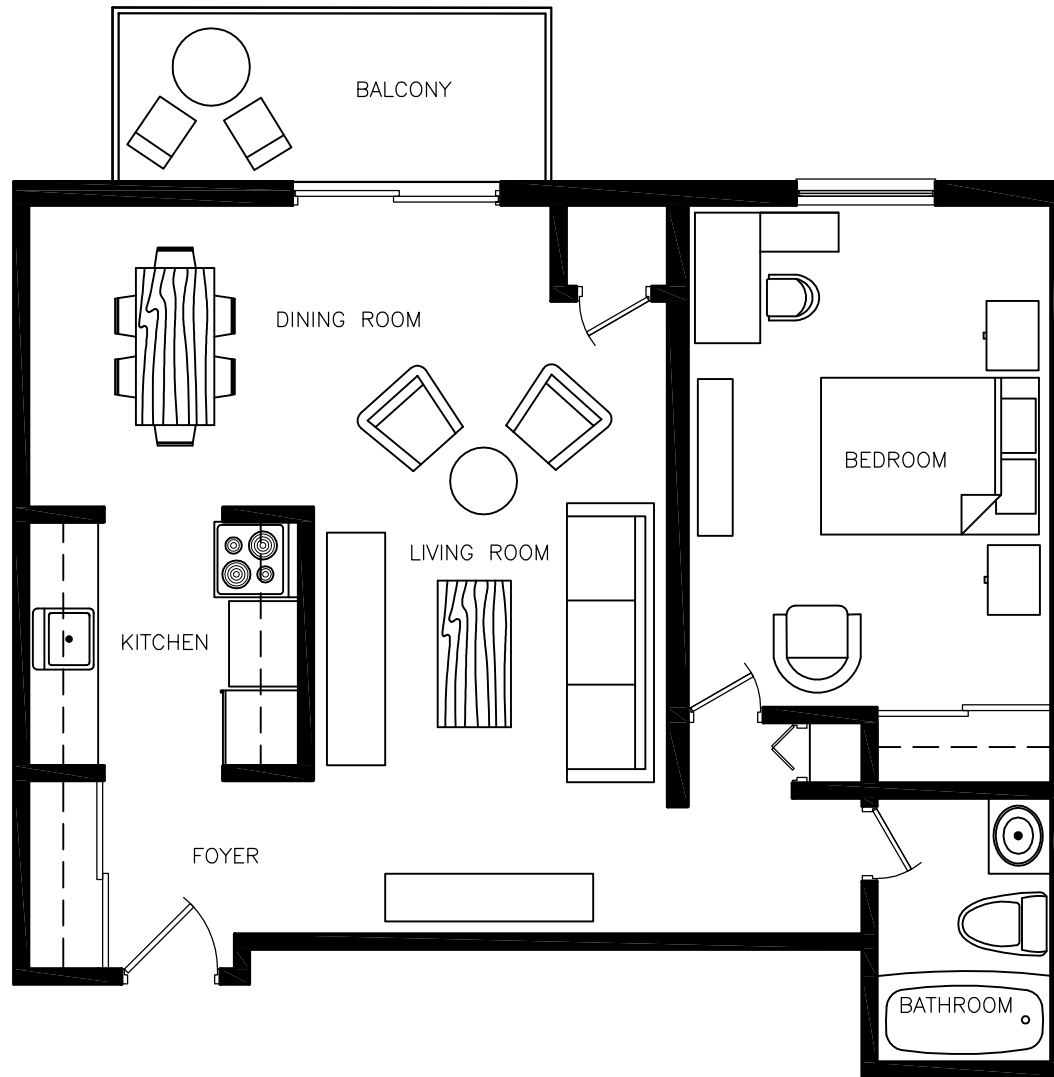

Disclaimer: This floor plan is for illustrative purposes and is intended to be used as a guide only. While every effort has been made to ensure its accuracy, measurements may not be exact.

343 Grand Ave

1 Bedroom
Approx. 695 sq ft

Disclaimer: This floor plan is for illustrative purposes and is intended to be used as a guide only. While every effort has been made to ensure its accuracy, measurements may not be exact.

343 Grand Ave

1 Bedroom
Approx. 700 sq ft