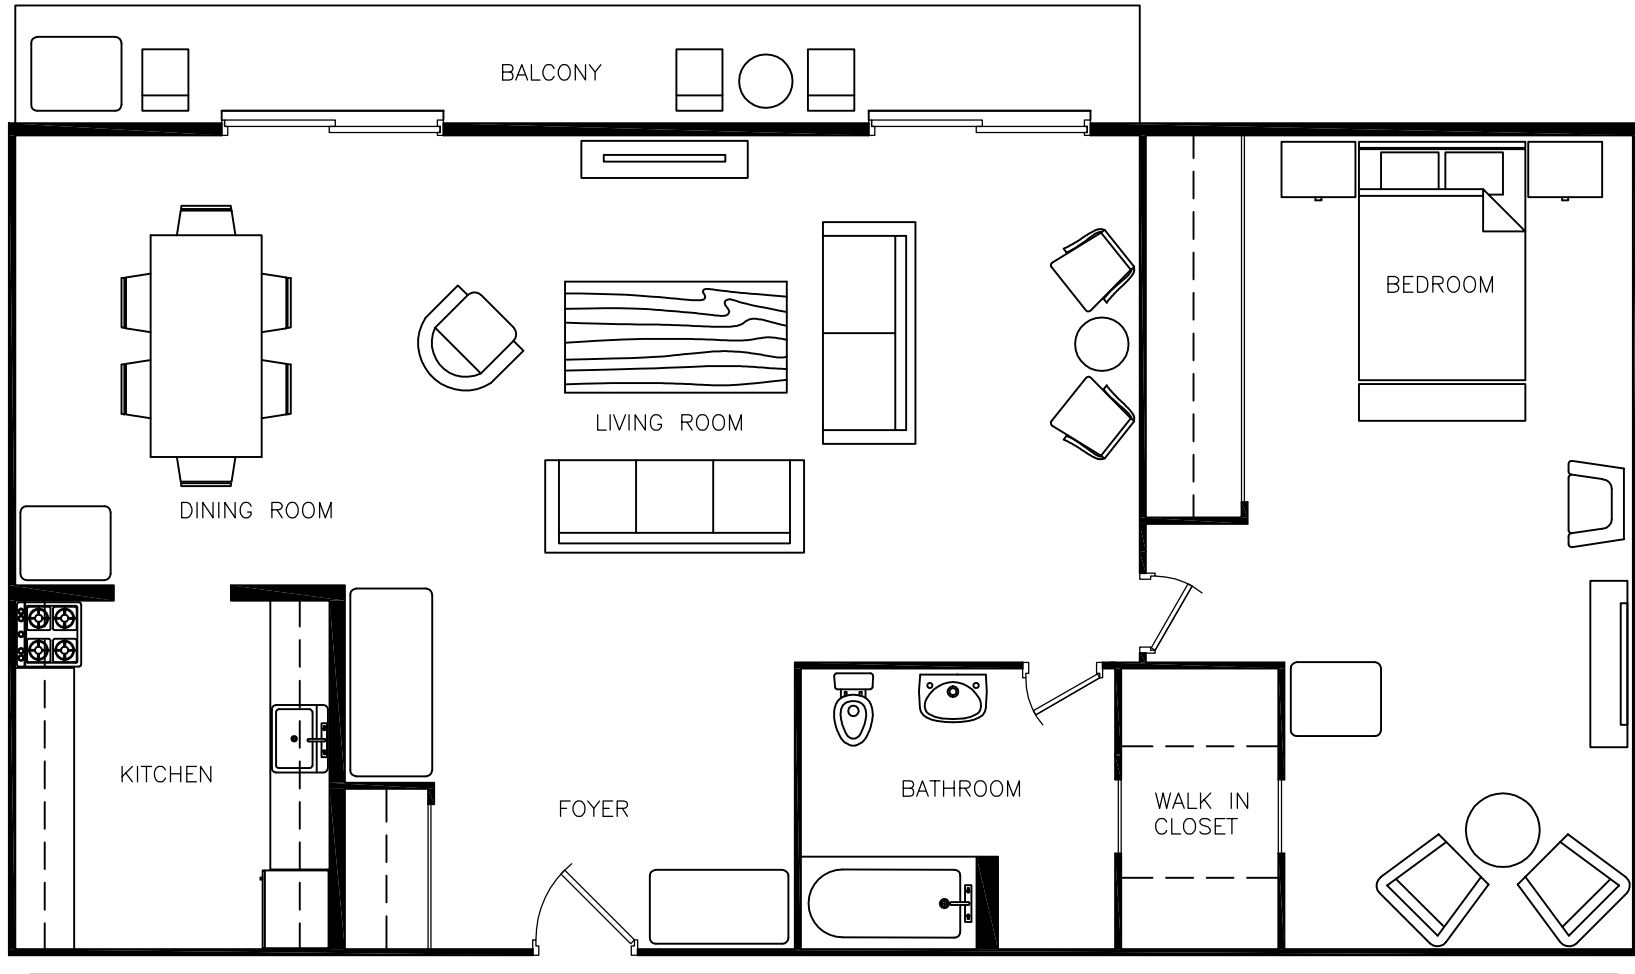

Disclaimer: This floor plan is for illustrative purposes and is intended to be used as a guide only. While every effort has been made to ensure its accuracy, measurements may not be exact.

234 & 238 Erie Street South

1 Bedroom
Approx. 582 sq ft

Disclaimer: This floor plan is for illustrative purposes and is intended to be used as a guide only. While every effort has been made to ensure its accuracy, measurements may not be exact.

234 & 238 Erie Street South

1 Bedroom
Approx. 725 sq ft

Disclaimer: This floor plan is for illustrative purposes and is intended to be used as a guide only. While every effort has been made to ensure its accuracy, measurements may not be exact.

234 & 238 Erie Street South

1 Bedroom
Approx. 962 sq ft