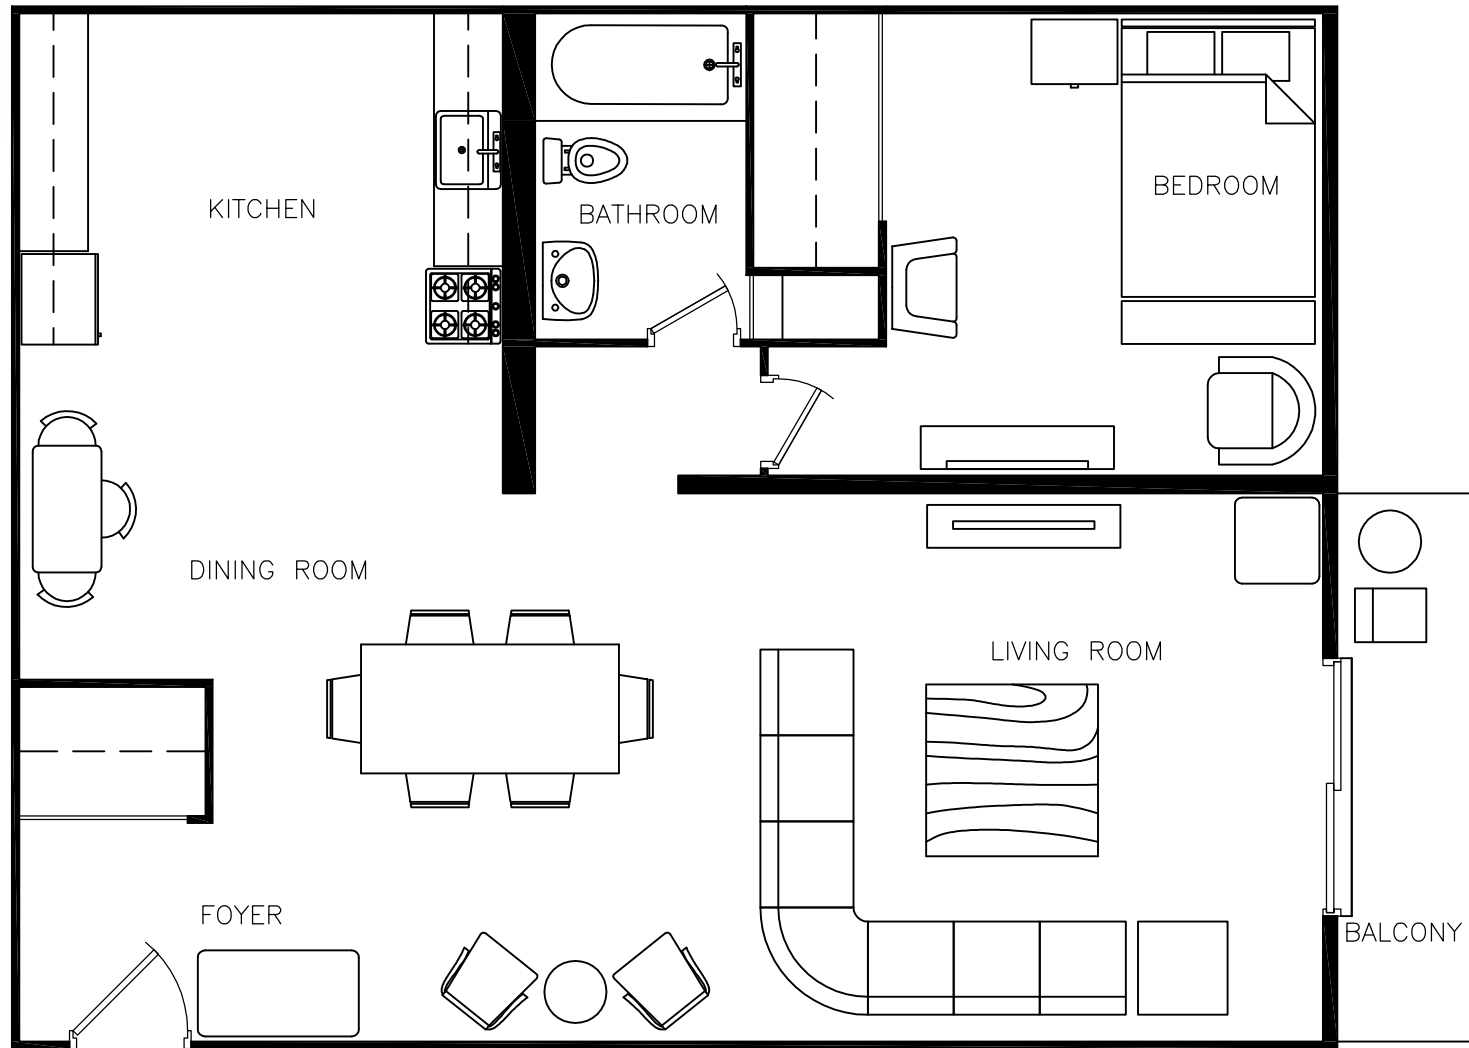

Disclaimer: This floor plan is for illustrative purposes and is intended to be used as a guide only. While every effort has been made to ensure its accuracy, measurements may not be exact.

234 & 238 Erie Street South

1 Bedroom
Approx. 582 sq ft

Disclaimer: This floor plan is for illustrative purposes and is intended to be used as a guide only. While every effort has been made to ensure its accuracy, measurements may not be exact.

234 & 238 Erie Street South

1 Bedroom
Approx. 725 sq ft

Disclaimer: This floor plan is for illustrative purposes and is intended to be used as a guide only. While every effort has been made to ensure its accuracy, measurements may not be exact.

234 & 238 Erie Street South

1 Bedroom
Approx. 962 sq ft