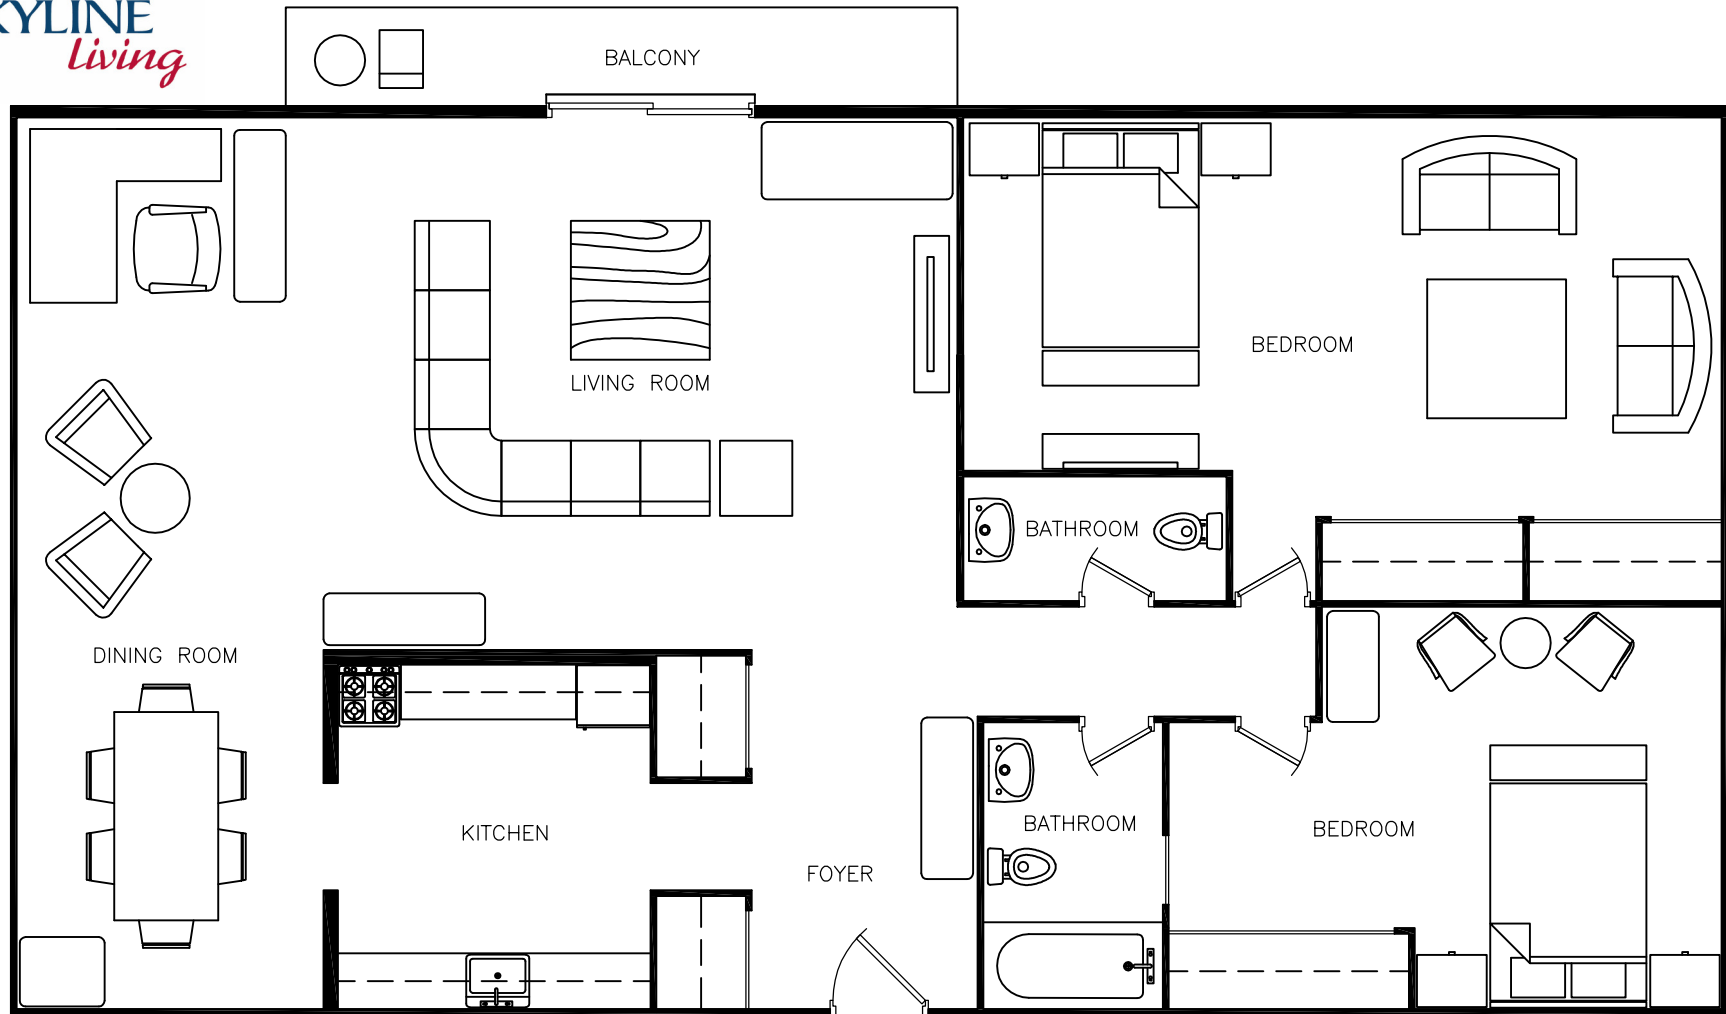

Disclaimer: This floor plan is for illustrative purposes and is intended to be used as a guide only. While every effort has been made to ensure its accuracy, measurements may not be exact.

234 & 238 Erie Street South

2 Bedrooms
Approx. 1099 sq ft

Disclaimer: This floor plan is for illustrative purposes and is intended to be used as a guide only. While every effort has been made to ensure its accuracy, measurements may not be exact.

234 & 238 Erie Street South

2 Bedrooms
Approx. 1259 sq ft