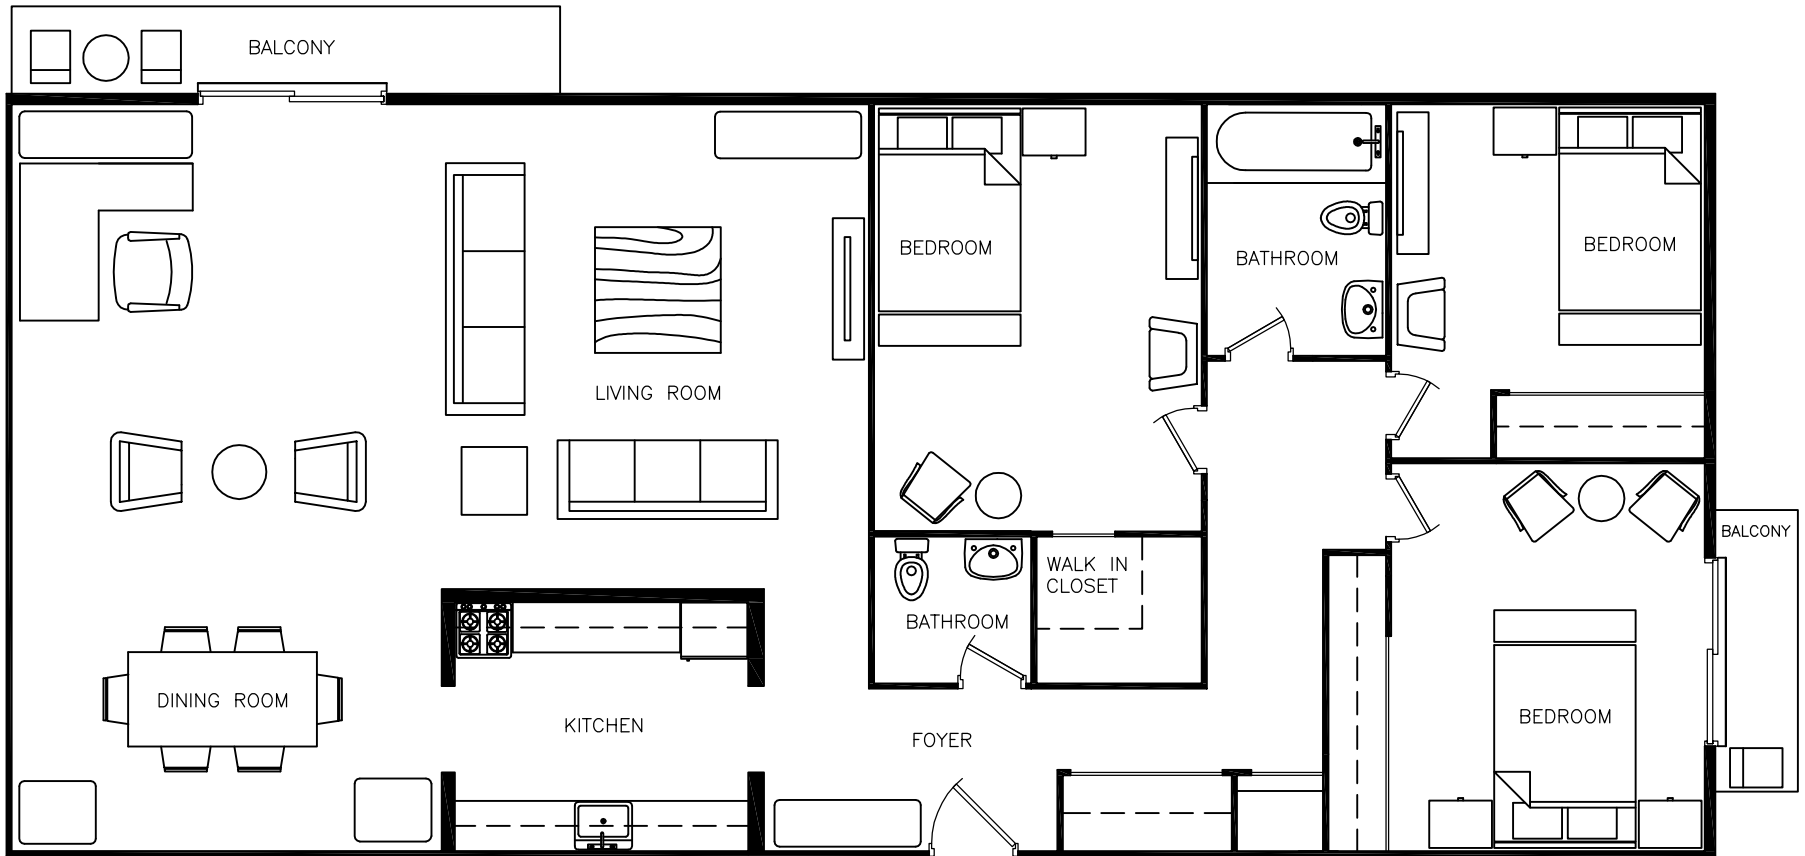

Disclaimer: This floor plan is for illustrative purposes and is intended to be used as a guide only. While every effort has been made to ensure its accuracy, measurements may not be exact.

234 & 238 Erie Street South

3 Bedrooms
Approx. 1251 sq ft

Disclaimer: This floor plan is for illustrative purposes and is intended to be used as a guide only. While every effort has been made to ensure its accuracy, measurements may not be exact.

234 & 238 Erie Street South

3 Bedrooms
Approx. 1278 sq ft