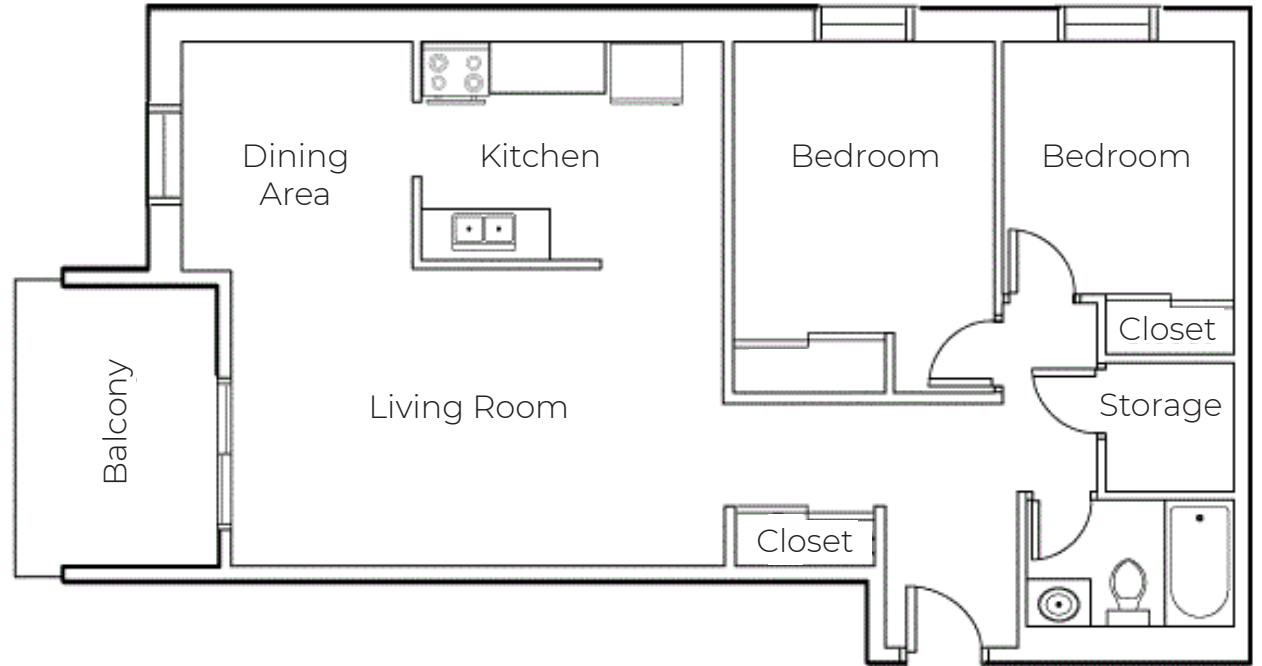

MARINE
COURT
APARTMENTS

3165 Russell Street
Windsor, ON, N9C 4E1

2 BEDROOM

Disclaimer: This floor plan is for illustrative purposes and is intended to be used as a guide only. While every effort has been made to ensure its accuracy, measurements may not be exact.

3165 Russell

2 Bedroom
Approx. 947 sq ft