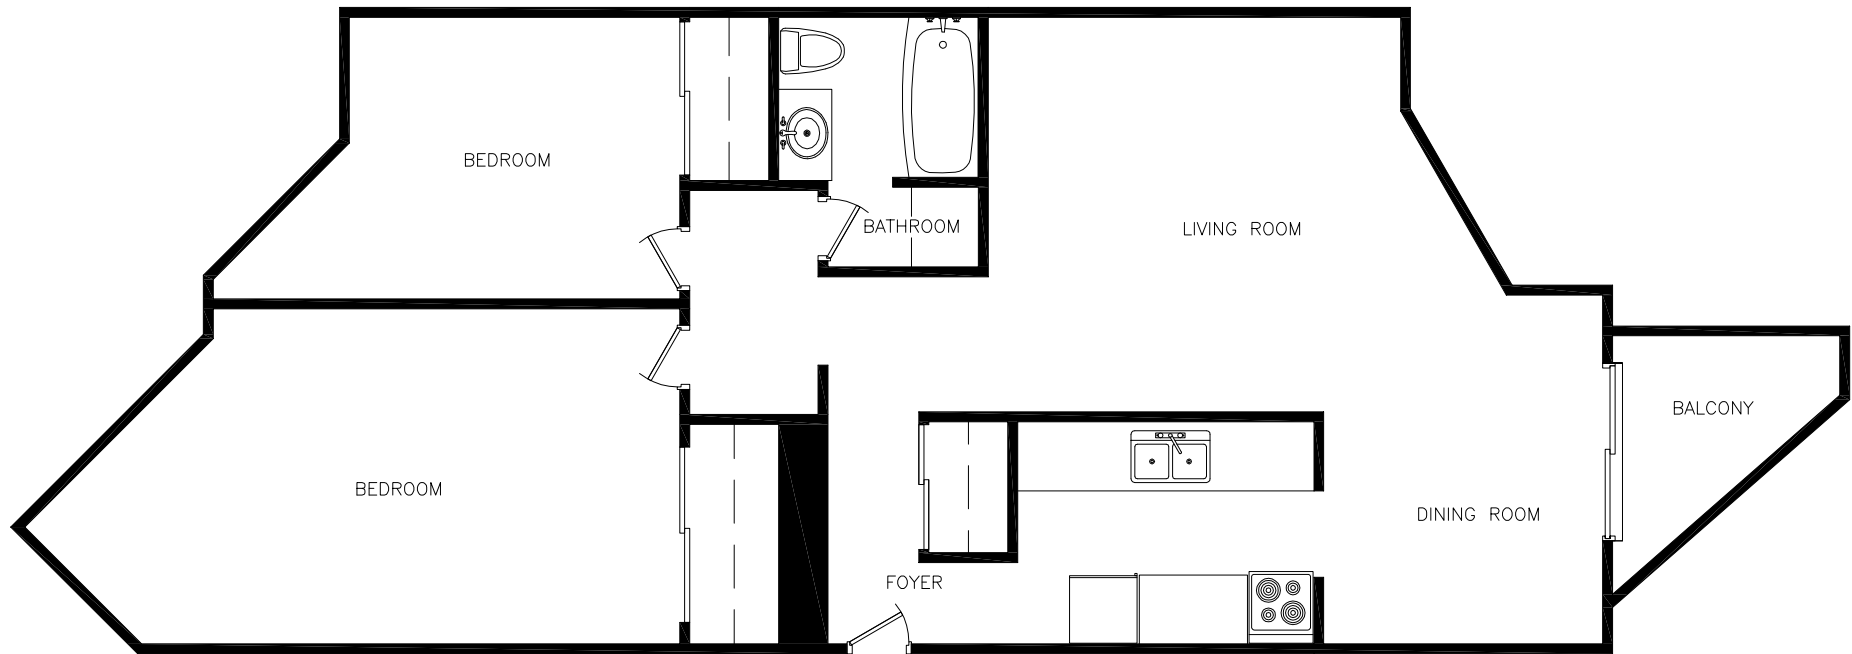

MARINE
COURT
APARTMENTS

3165 Russell Street
Windsor, ON, N9C 4E1

2 BEDROOM

Disclaimer: This floor plan is for illustrative purposes and is intended to be used as a guide only. While every effort has been made to ensure its accuracy, measurements may not be exact.

3165 Russell

2 Bedroom
Approx. 947 sq ft