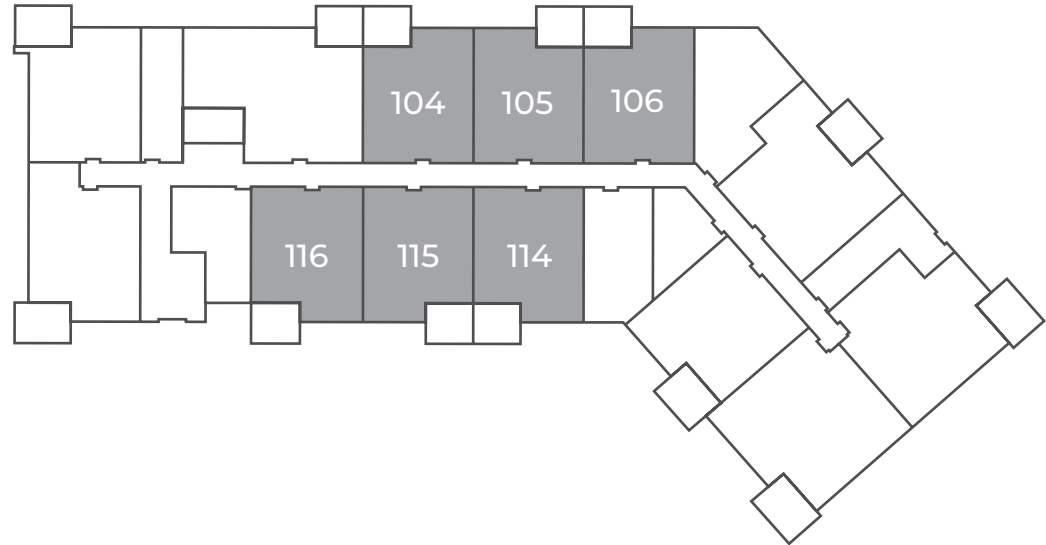

MEREWOOD APARTMENTS

411 & 423 Despard Avenue
Parksville, BC

ALDER
544-567 sq ft

---

411 Despard Avenue

First Floor

Suites: 104, 105, 106, 114, 115, 116

Second Floor – Fourth Floor

Suites: 201, 205, 206, 207, 214, 215, 216, 301, 305, 306, 307,
314, 315, 316, 401, 405, 406, 407, 414, 415, 416