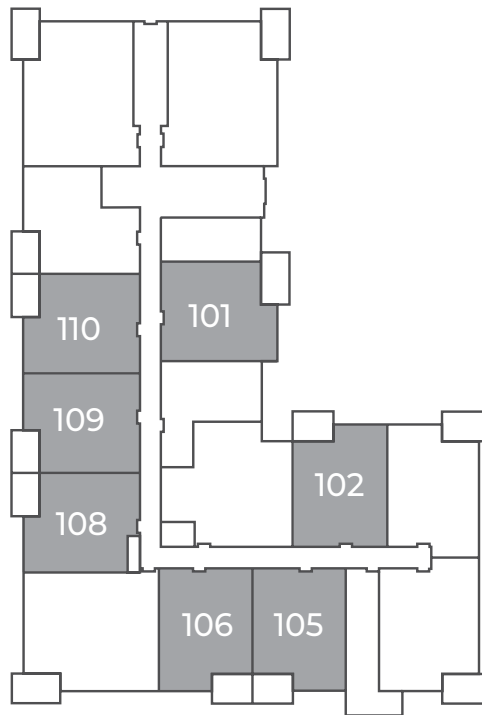

MEREWOOD APARTMENTS

411 & 423 Despard Avenue
Parksville, BC

ALDER
544-567 sq ft

423 Despard Avenue

First Floor

Suites: 101, 102, 105, 106, 108, 109, 110