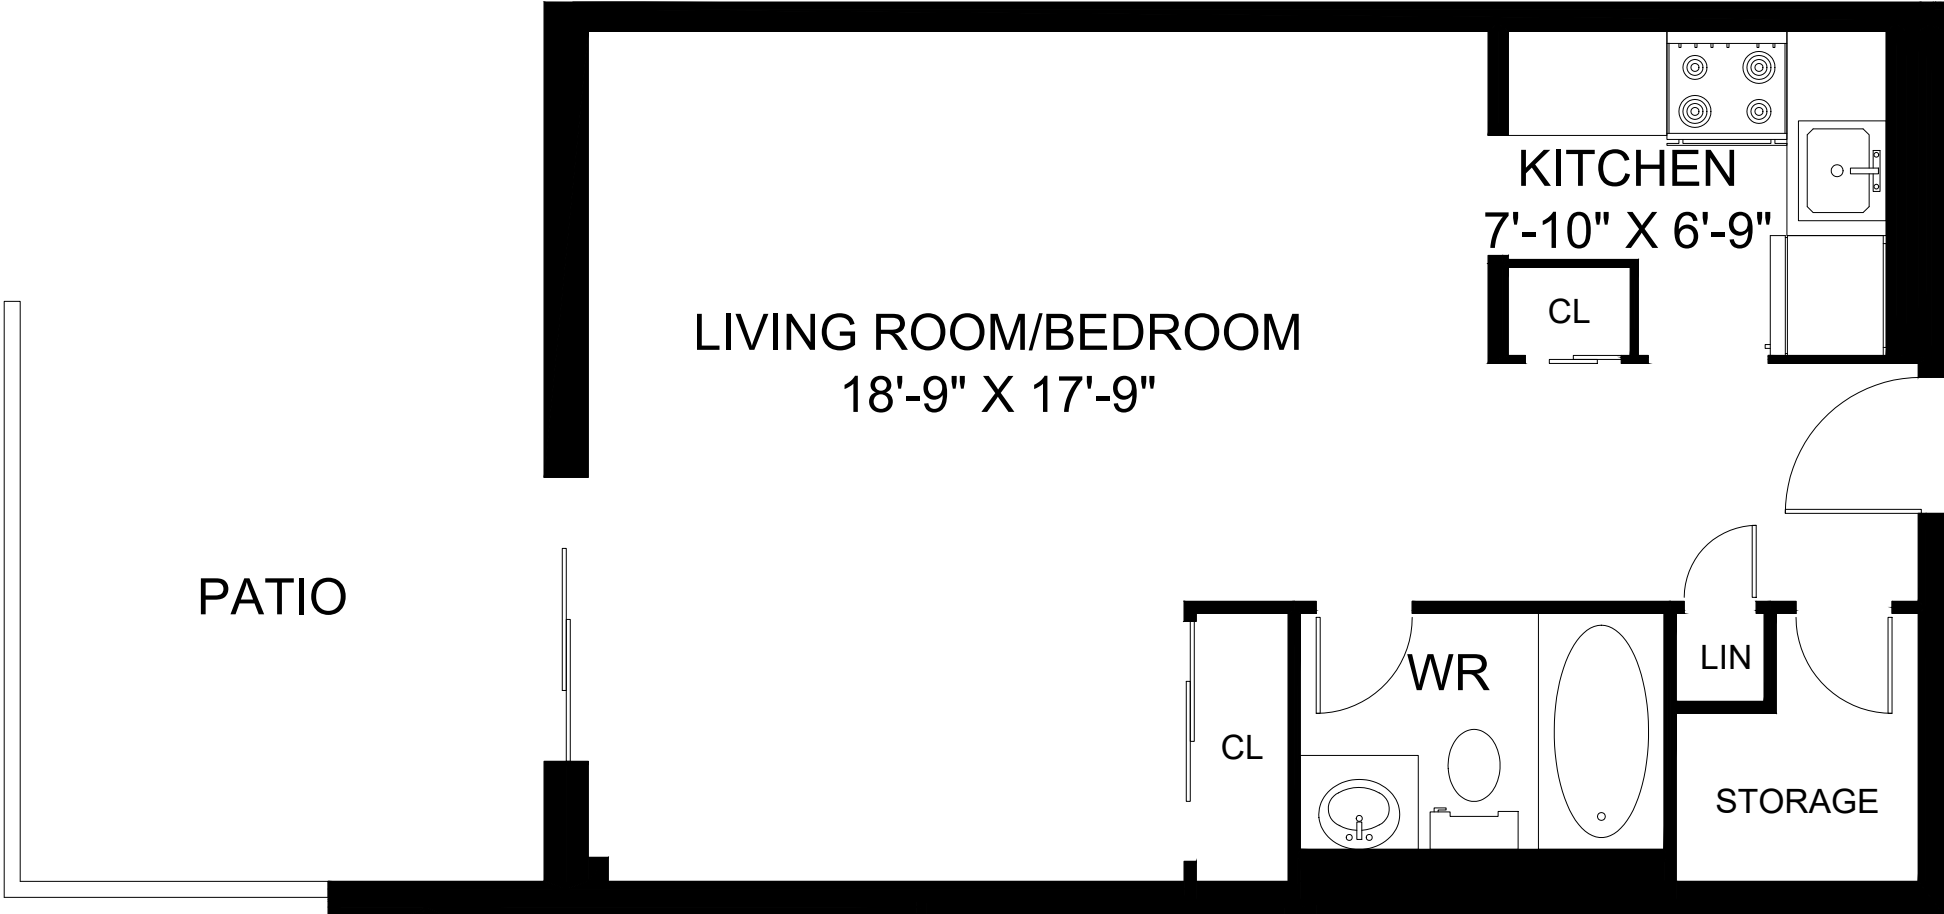

# 455 SANDYS STREET CHATHAM, ON

**UNIT 107 - BACHELOR  
INTERIOR - 543 SQUARE FEET  
PATIO - 138 SQUARE FEET**