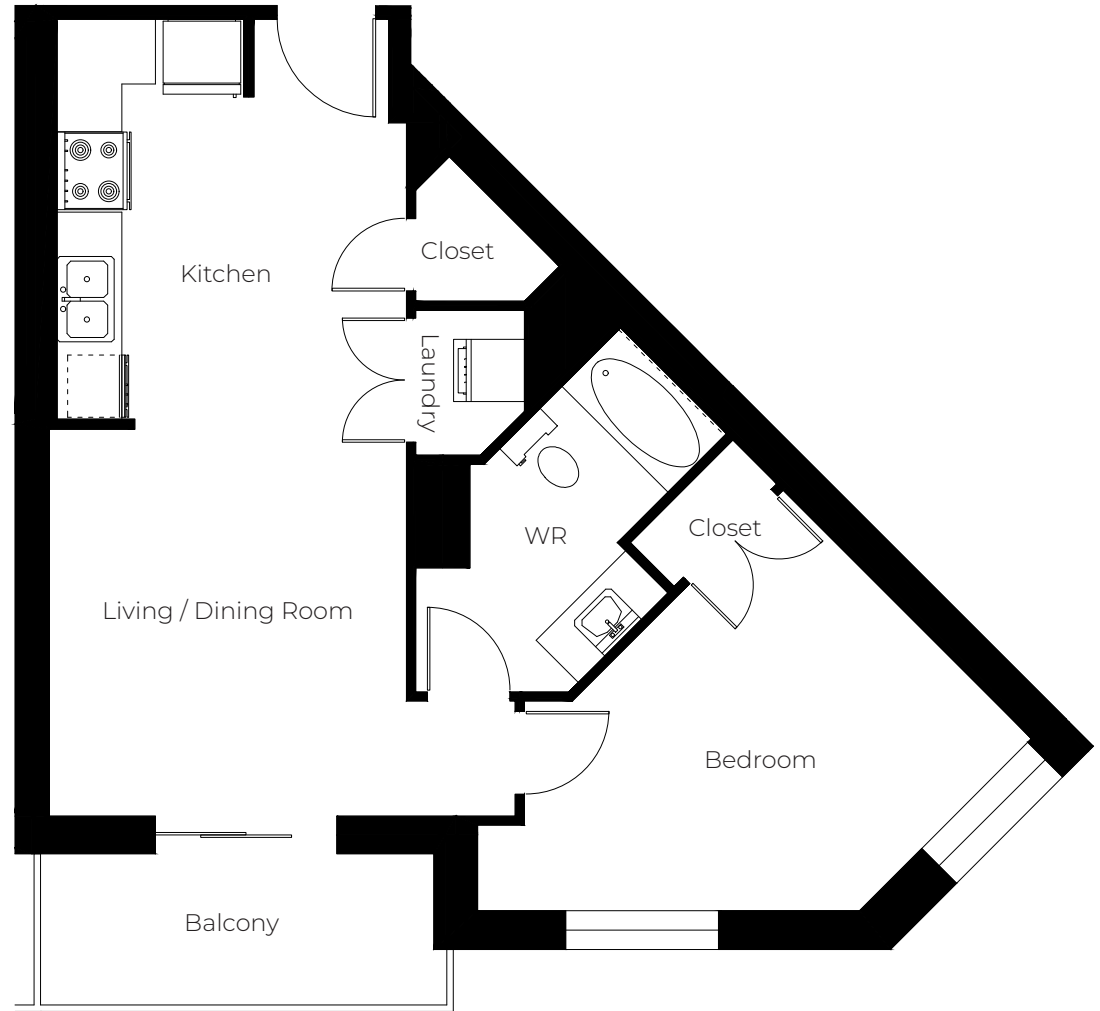

# KORTYARD APARTMENTS

171 Kortright Road West,  
Guelph, ON N1G 0G4

---

1 BED, 1 BATH  
**629 - 638** sq ft

---

Please note, all floor plans and photos are provided for illustrative purposes only. ALL MEASUREMENTS ARE APPROXIMATE. Actual layouts and finishes may be different than shown and could vary in size and scale.

# KORTYARD APARTMENTS

171 Kortright Road West,  
Guelph, ON N1G 0G4

---

1 BED, 1 BATH  
**674 - 686** sq ft

---

Please note, all floor plans and photos are provided for illustrative purposes only. ALL MEASUREMENTS ARE APPROXIMATE. Actual layouts and finishes may be different than shown and could vary in size and scale.

# KORTYARD APARTMENTS

171 Kortright Road West,  
Guelph, ON N1G 0G4

---

1 BED, 1 BATH  
**703 - 720** sq ft

---

Please note, all floor plans and photos are provided for illustrative purposes only. ALL MEASUREMENTS ARE APPROXIMATE. Actual layouts and finishes may be different than shown and could vary in size and scale.

# KORTYARD APARTMENTS

171 Kortright Road West,  
Guelph, ON N1G 0G4

1 BED, 1 BATH

945 sq ft

Please note, all floor plans and photos are provided for illustrative purposes only. ALL MEASUREMENTS ARE APPROXIMATE. Actual layouts and finishes may be different than shown and could vary in size and scale.