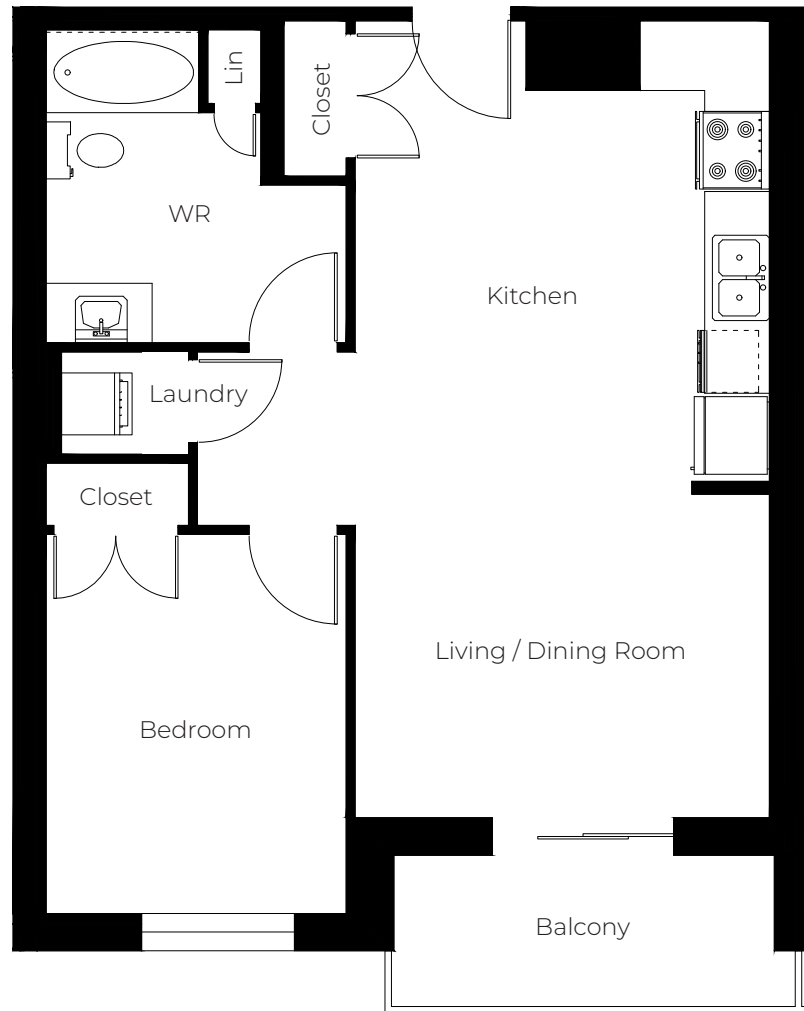

# KORTYARD APARTMENTS

171 Kortright Road West,  
Guelph, ON N1G 0G4

---

1 BED, 1 BATH  
**629 - 638** sq ft

---

Please note, all floor plans and photos are provided for illustrative purposes only. ALL MEASUREMENTS ARE APPROXIMATE. Actual layouts and finishes may be different than shown and could vary in size and scale.

# KORTYARD APARTMENTS

171 Kortright Road West,  
Guelph, ON N1G 0G4

---

1 BED, 1 BATH  
**674 - 686** sq ft

---

Please note, all floor plans and photos are provided for illustrative purposes only. ALL MEASUREMENTS ARE APPROXIMATE. Actual layouts and finishes may be different than shown and could vary in size and scale.

# KORTYARD APARTMENTS

171 Kortright Road West,  
Guelph, ON N1G 0G4

---

1 BED, 1 BATH  
**703 - 720** sq ft

---

Please note, all floor plans and photos are provided for illustrative purposes only. ALL MEASUREMENTS ARE APPROXIMATE. Actual layouts and finishes may be different than shown and could vary in size and scale.

# KORTYARD APARTMENTS

171 Kortright Road West,  
Guelph, ON N1G 0G4

1 BED, 1 BATH

945 sq ft

Please note, all floor plans and photos are provided for illustrative purposes only. ALL MEASUREMENTS ARE APPROXIMATE. Actual layouts and finishes may be different than shown and could vary in size and scale.