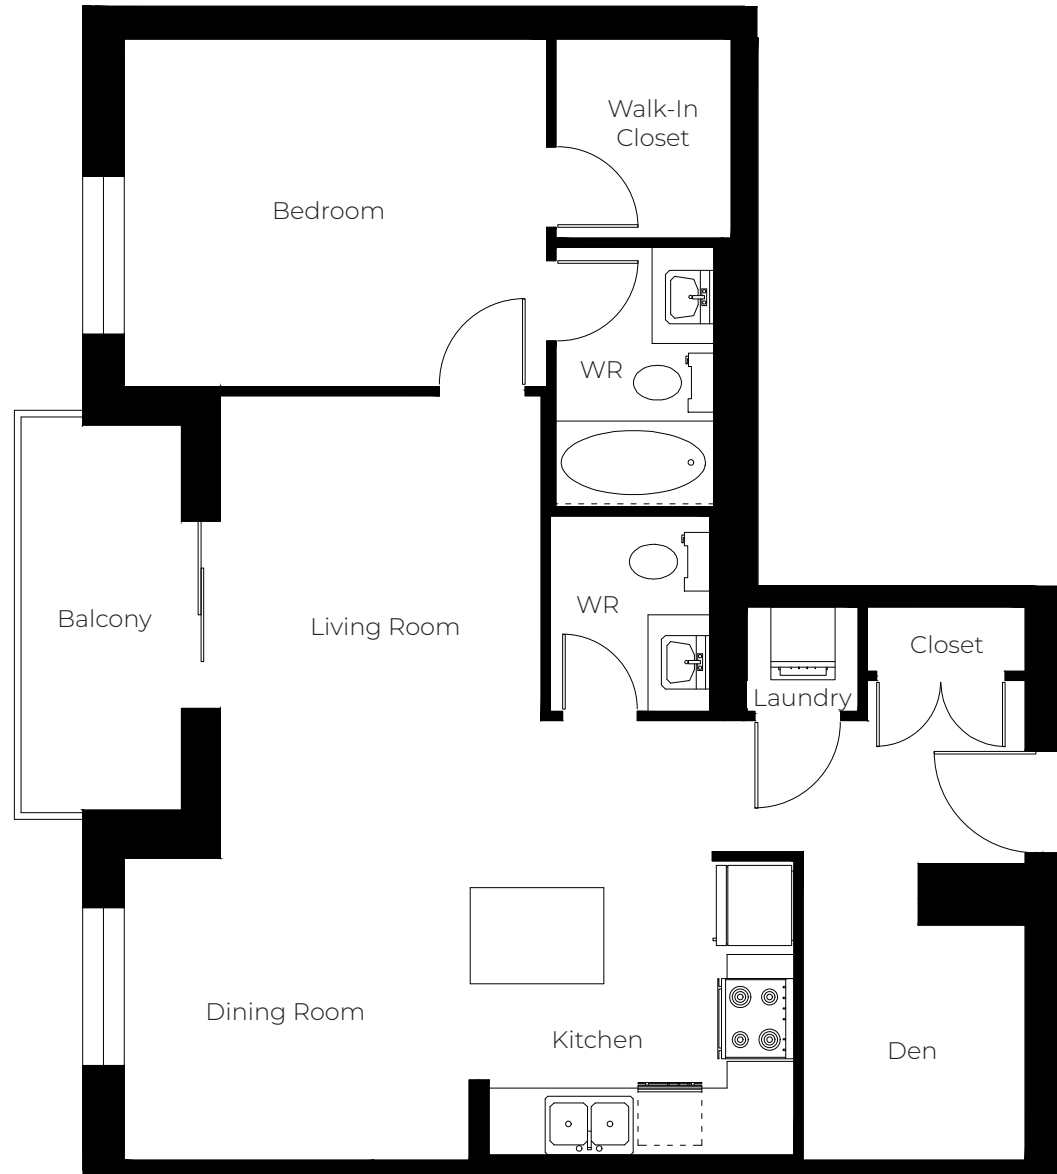

KORTYARD APARTMENTS

171 Kortright Road West,
Guelph, ON N1G 0G4

1 BED, 1.5 BATH + DEN
884 sq ft

Please note, all floor plans and photos are provided for illustrative purposes only. ALL MEASUREMENTS ARE APPROXIMATE. Actual layouts and finishes may be different than shown and could vary in size and scale.