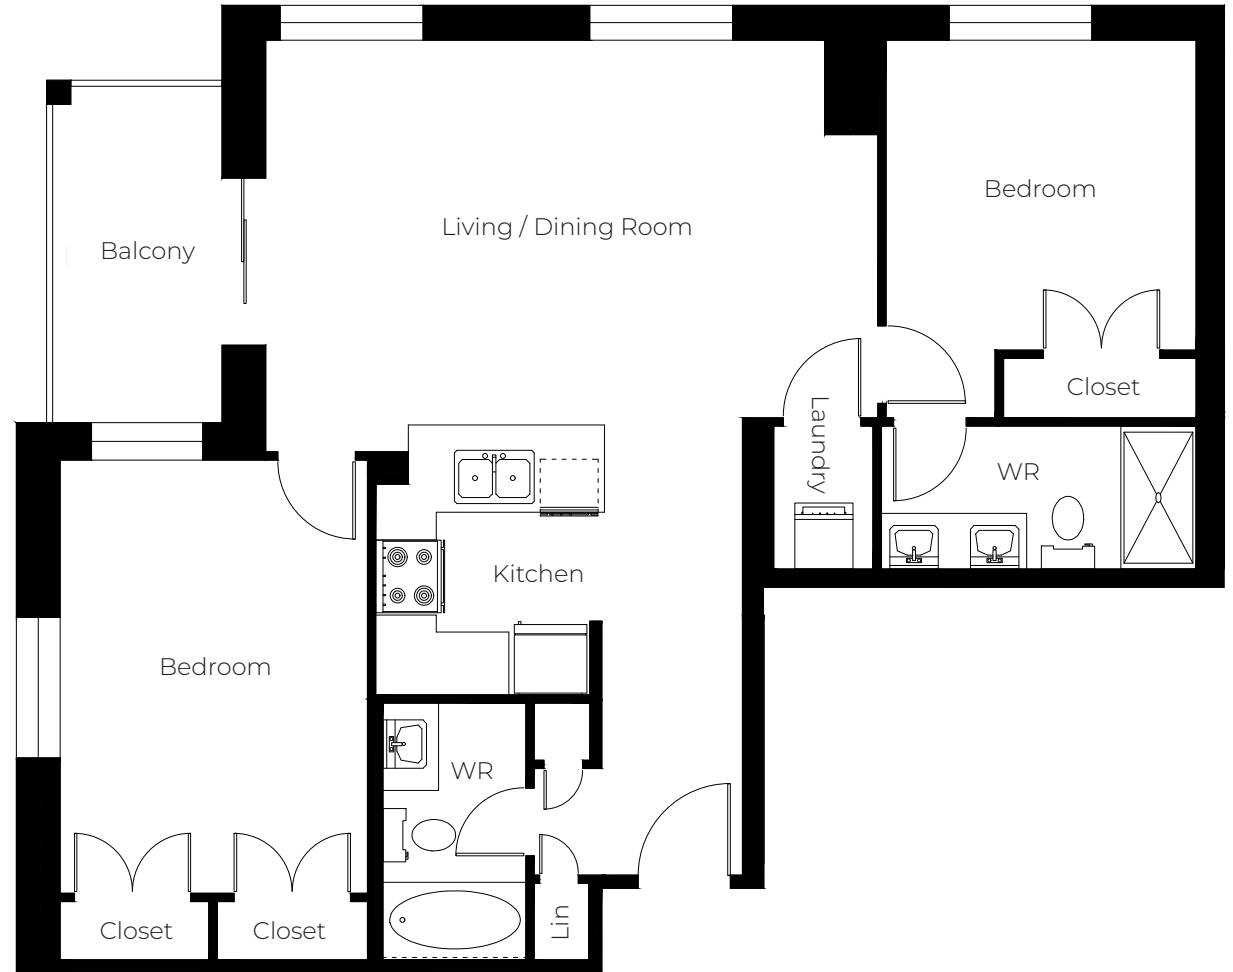

KORTYARD APARTMENTS

171 Kortright Road West,
Guelph, ON N1G 0G4

2 BED, 2 BATH
956 - 1026 sq ft

Please note, all floor plans and photos are provided for illustrative purposes only. ALL MEASUREMENTS ARE APPROXIMATE. Actual layouts and finishes may be different than shown and could vary in size and scale.

KORTYARD APARTMENTS

171 Kortright Road West,
Guelph, ON N1G 0G4

2 BED, 2 BATH

1052 - 1085 sq ft

Please note, all floor plans and photos are provided for illustrative purposes only. ALL MEASUREMENTS ARE APPROXIMATE. Actual layouts and finishes may be different than shown and could vary in size and scale.

KORTYARD APARTMENTS

171 Kortright Road West,
Guelph, ON N1G 0G4

2 BED, 2 BATH

1053 - 1077 sq ft

Please note, all floor plans and photos are provided for illustrative purposes only. ALL MEASUREMENTS ARE APPROXIMATE. Actual layouts and finishes may be different than shown and could vary in size and scale.

KORTYARD APARTMENTS

171 Kortright Road West,
Guelph, ON N1G 0G4

2 BED, 2 BATH

1055 - 1086 sq ft

Please note, all floor plans and photos are provided for illustrative purposes only. ALL MEASUREMENTS ARE APPROXIMATE. Actual layouts and finishes may be different than shown and could vary in size and scale.