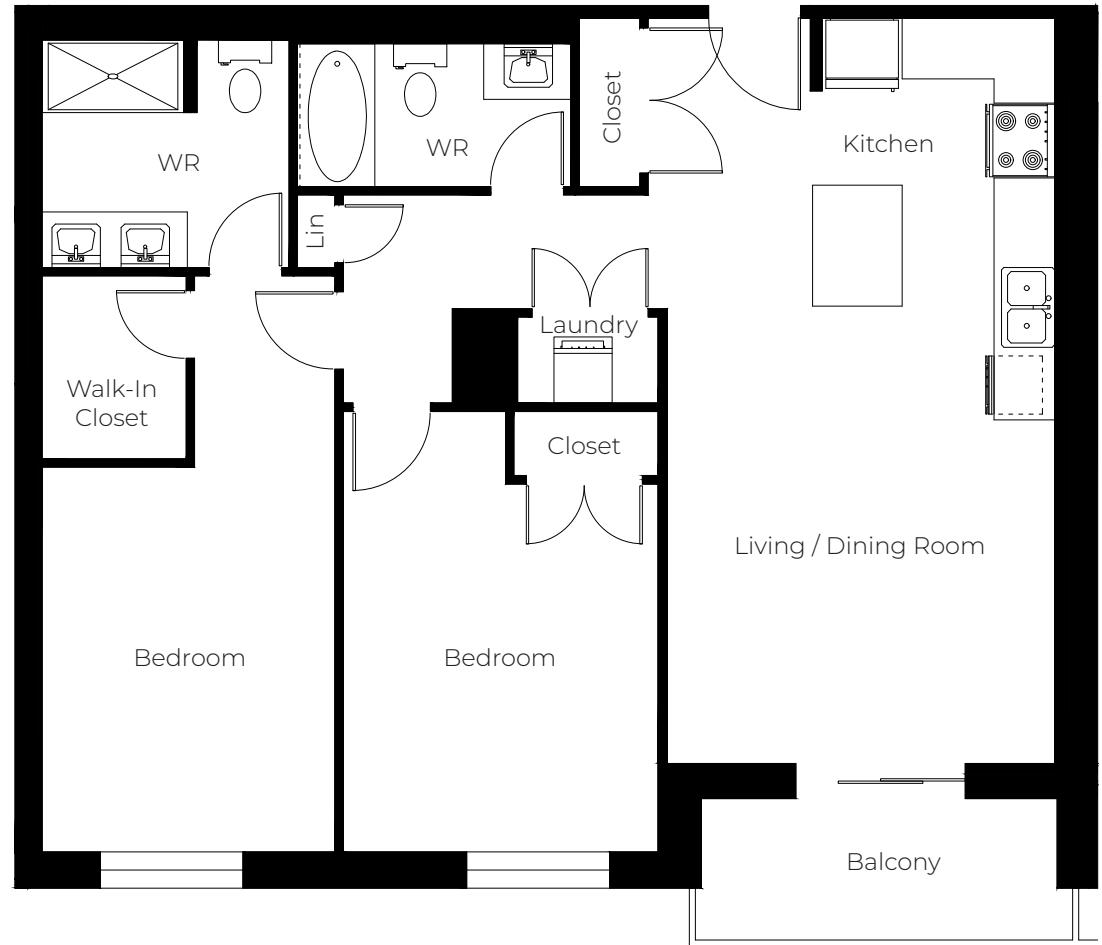

KORTYARD APARTMENTS

171 Kortright Road West,
Guelph, ON N1G 0G4

2 BED, 2 BATH

1052 - 1085 sq ft

Please note, all floor plans and photos are provided for illustrative purposes only. ALL MEASUREMENTS ARE APPROXIMATE. Actual layouts and finishes may be different than shown and could vary in size and scale.

KORTYARD APARTMENTS

171 Kortright Road West,
Guelph, ON N1G 0G4

2 BED, 2 BATH

1053 - 1077 sq ft

Please note, all floor plans and photos are provided for illustrative purposes only. ALL MEASUREMENTS ARE APPROXIMATE. Actual layouts and finishes may be different than shown and could vary in size and scale.

KORTYARD APARTMENTS

171 Kortright Road West,
Guelph, ON N1G 0G4

2 BED, 2 BATH

1055 - 1086 sq ft

Please note, all floor plans and photos are provided for illustrative purposes only. ALL MEASUREMENTS ARE APPROXIMATE. Actual layouts and finishes may be different than shown and could vary in size and scale.

KORTYARD APARTMENTS

171 Kortright Road West,
Guelph, ON N1G 0G4

2 BED, 2 BATH

1058 - 1071 sq ft

Please note, all floor plans and photos are provided for illustrative purposes only. ALL MEASUREMENTS ARE APPROXIMATE. Actual layouts and finishes may be different than shown and could vary in size and scale.