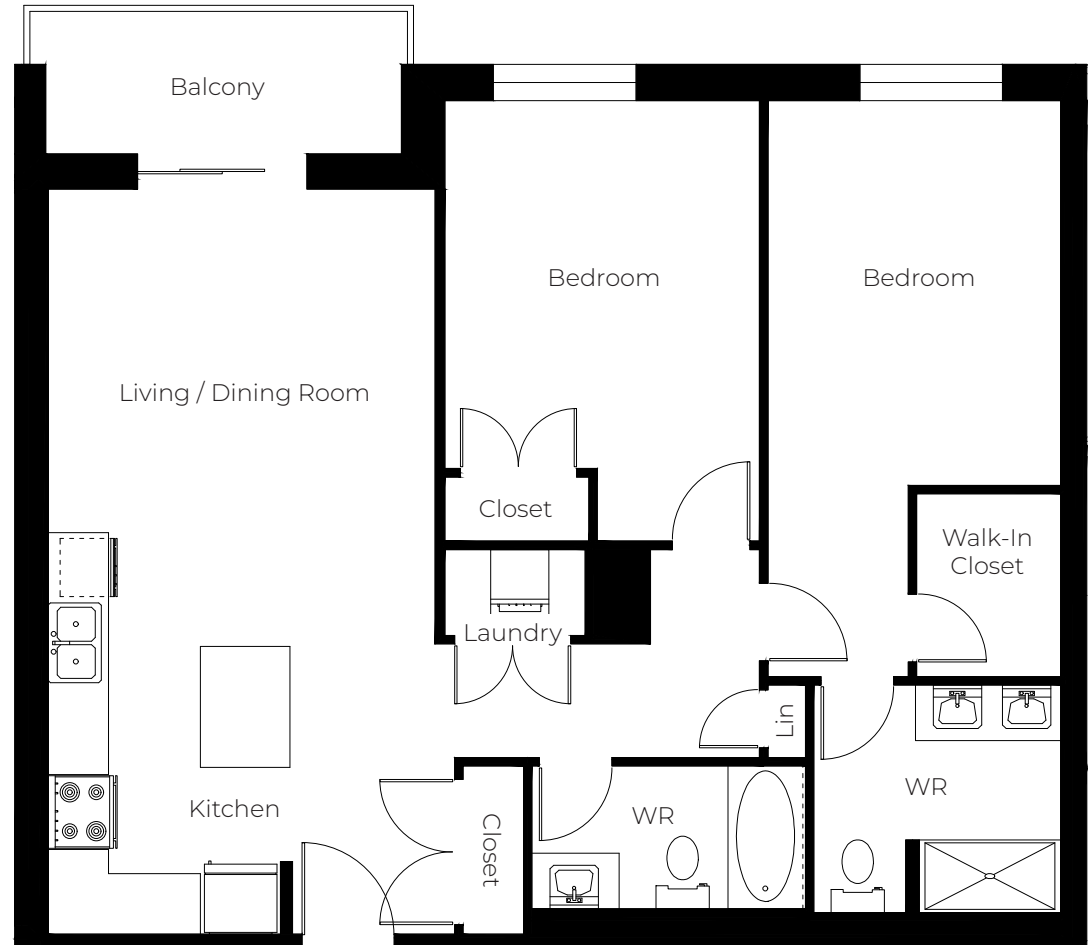

KORTYARD APARTMENTS

171 Kortright Road West,
Guelph, ON N1G 0G4

2 BED, 2 BATH

1055 - 1086 sq ft

Please note, all floor plans and photos are provided for illustrative purposes only. ALL MEASUREMENTS ARE APPROXIMATE. Actual layouts and finishes may be different than shown and could vary in size and scale.

KORTYARD APARTMENTS

171 Kortright Road West,
Guelph, ON N1G 0G4

2 BED, 2 BATH

1058 - 1071 sq ft

Please note, all floor plans and photos are provided for illustrative purposes only. ALL MEASUREMENTS ARE APPROXIMATE. Actual layouts and finishes may be different than shown and could vary in size and scale.