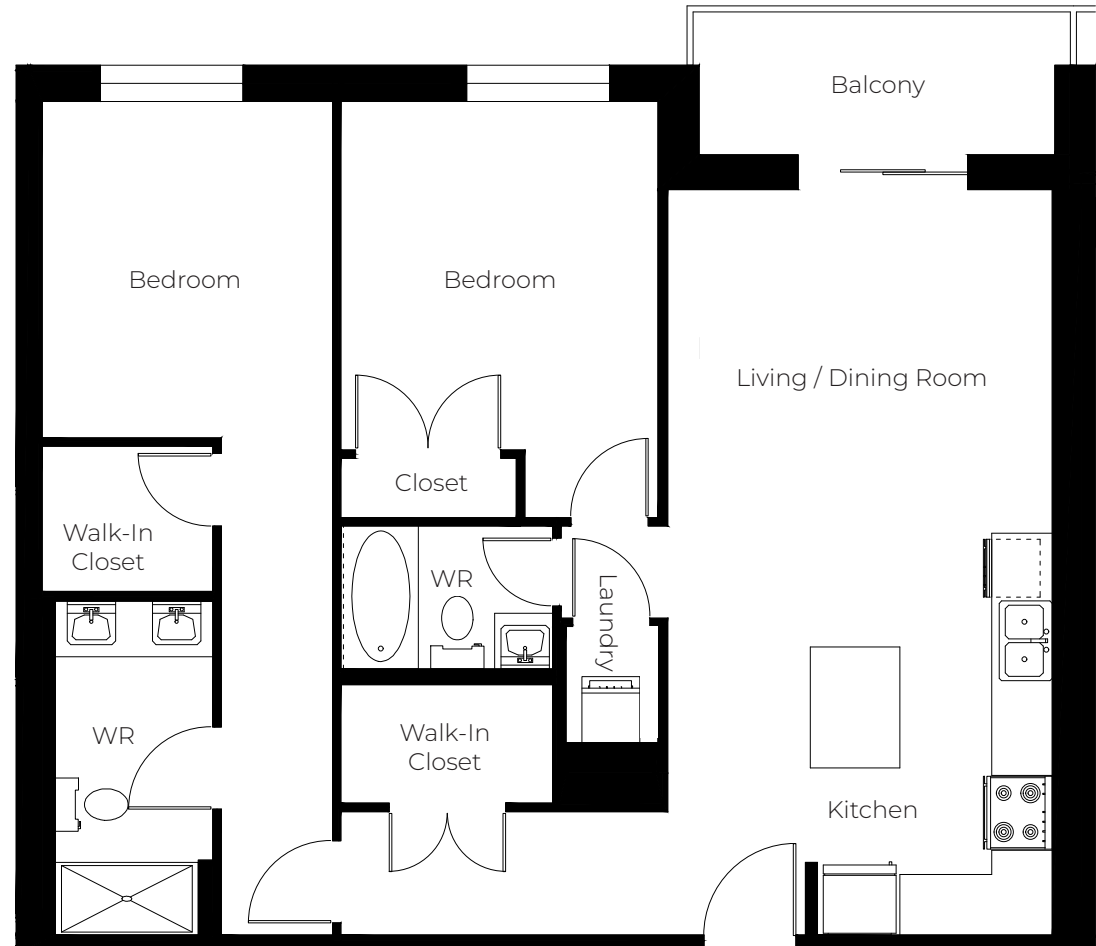

KORTYARD APARTMENTS

171 Kortright Road West,
Guelph, ON N1G 0G4

2 BED, 2 BATH
956 - 1026 sq ft

Please note, all floor plans and photos are provided for illustrative purposes only. ALL MEASUREMENTS ARE APPROXIMATE. Actual layouts and finishes may be different than shown and could vary in size and scale.

KORTYARD APARTMENTS

171 Kortright Road West,
Guelph, ON N1G 0G4

2 BED, 2 BATH

1052 - 1085 sq ft

Please note, all floor plans and photos are provided for illustrative purposes only. ALL MEASUREMENTS ARE APPROXIMATE. Actual layouts and finishes may be different than shown and could vary in size and scale.

KORTYARD APARTMENTS

171 Kortright Road West,
Guelph, ON N1G 0G4

2 BED, 2 BATH

1053 - 1077 sq ft

Please note, all floor plans and photos are provided for illustrative purposes only. ALL MEASUREMENTS ARE APPROXIMATE. Actual layouts and finishes may be different than shown and could vary in size and scale.

KORTYARD APARTMENTS

171 Kortright Road West,
Guelph, ON N1G 0G4

2 BED, 2 BATH

1055 - 1086 sq ft

Please note, all floor plans and photos are provided for illustrative purposes only. ALL MEASUREMENTS ARE APPROXIMATE. Actual layouts and finishes may be different than shown and could vary in size and scale.