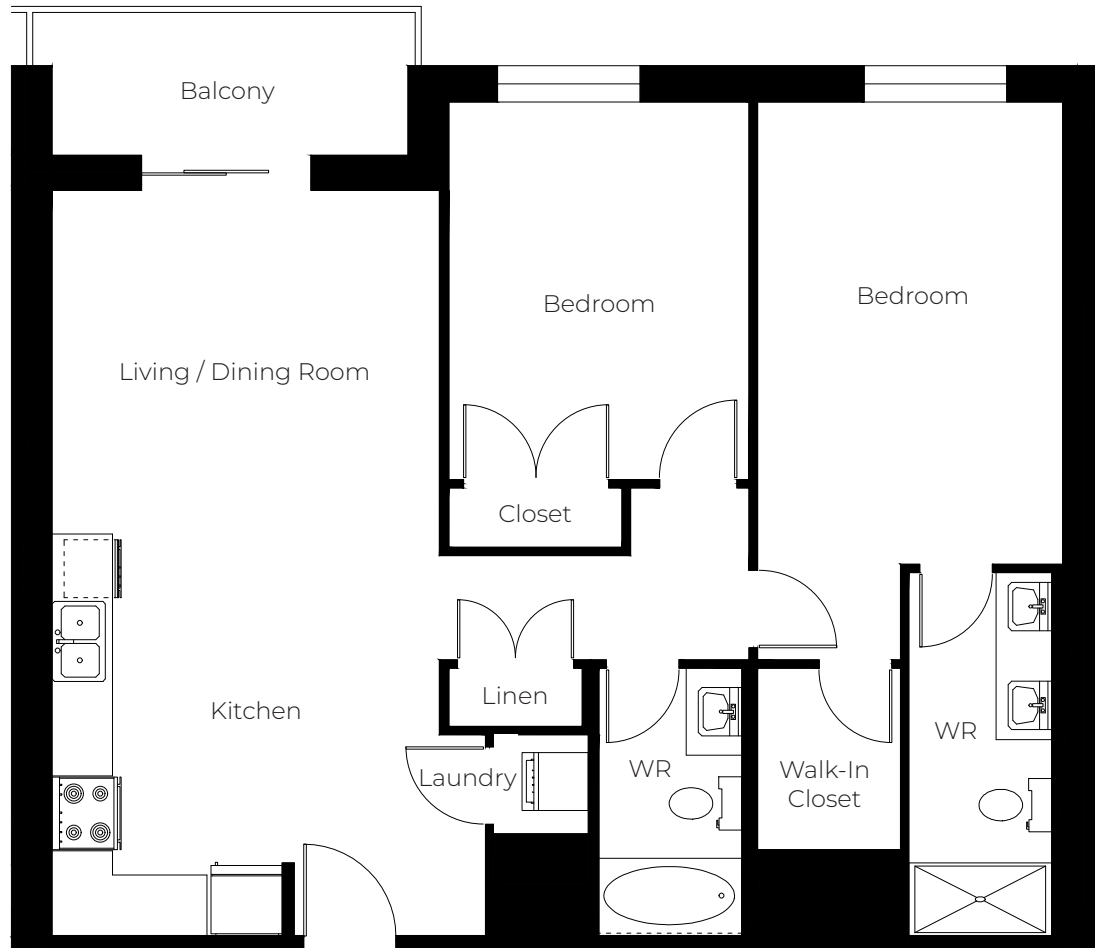

KORTYARD APARTMENTS

171 Kortright Road West,
Guelph, ON N1G 0G4

2 BED, 2 BATH

1052 - 1085 sq ft

Please note, all floor plans and photos are provided for illustrative purposes only. ALL MEASUREMENTS ARE APPROXIMATE. Actual layouts and finishes may be different than shown and could vary in size and scale.

KORTYARD APARTMENTS

171 Kortright Road West,
Guelph, ON N1G 0G4

2 BED, 2 BATH

1053 - 1077 sq ft

Please note, all floor plans and photos are provided for illustrative purposes only. ALL MEASUREMENTS ARE APPROXIMATE. Actual layouts and finishes may be different than shown and could vary in size and scale.

KORTYARD APARTMENTS

171 Kortright Road West,
Guelph, ON N1G 0G4

2 BED, 2 BATH

1055 - 1086 sq ft

Please note, all floor plans and photos are provided for illustrative purposes only. ALL MEASUREMENTS ARE APPROXIMATE. Actual layouts and finishes may be different than shown and could vary in size and scale.