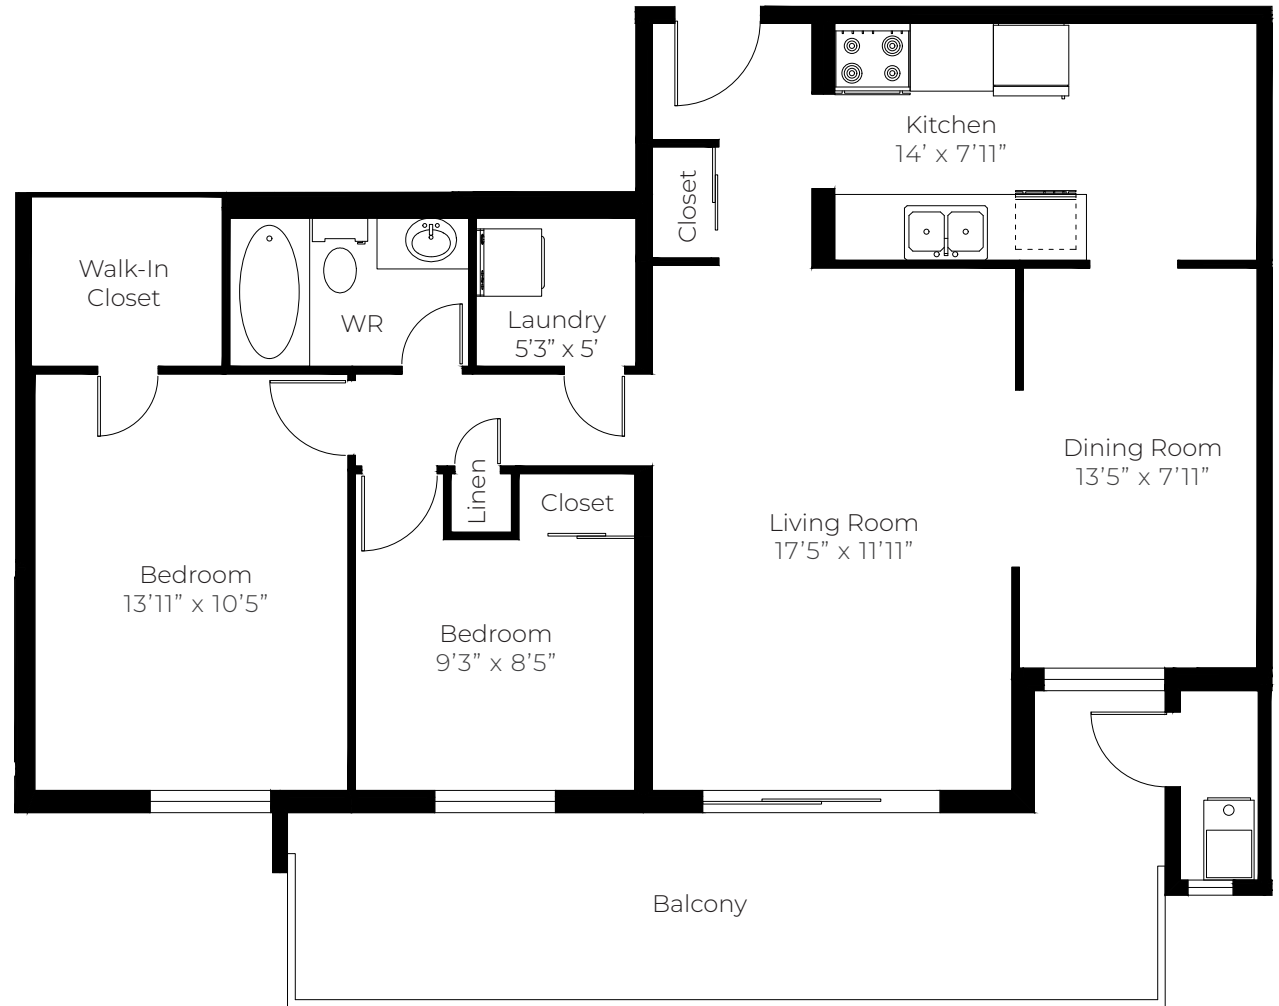

89 Riverview Drive
Chatham, ON

2 BEDROOM
938 - 942 sq ft

89 Riverview Drive
Chatham, ON

2 BEDROOM

972 sq ft

89 Riverview Drive
Chatham, ON

2 BEDROOM
975 sq ft

89 Riverview Drive
Chatham, ON

2 BEDROOM
967 sq ft