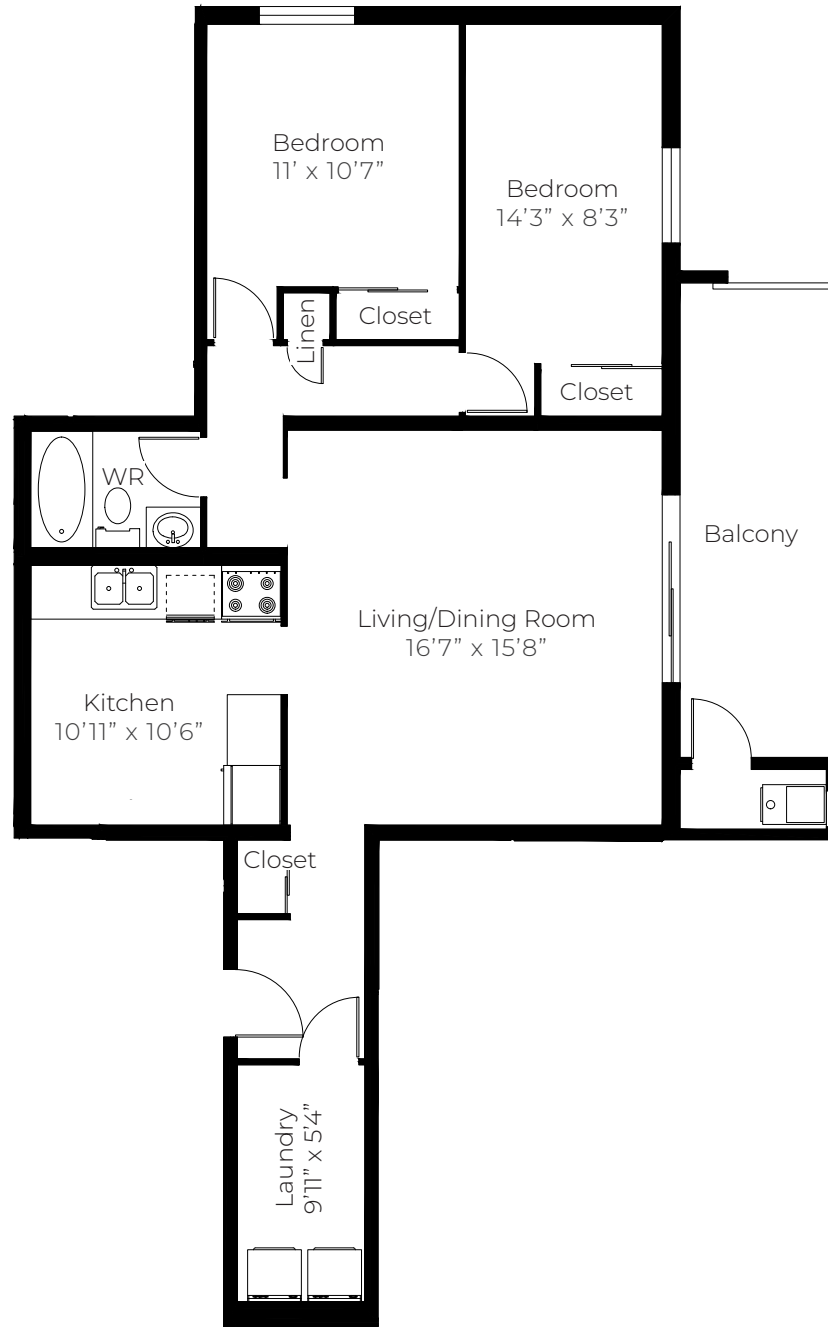

89 Riverview Drive
Chatham, ON

2 BEDROOM
938 - 942 sq ft

89 Riverview Drive
Chatham, ON

2 BEDROOM

972 sq ft

89 Riverview Drive
Chatham, ON

2 BEDROOM
975 sq ft

89 Riverview Drive
Chatham, ON

2 BEDROOM
967 sq ft