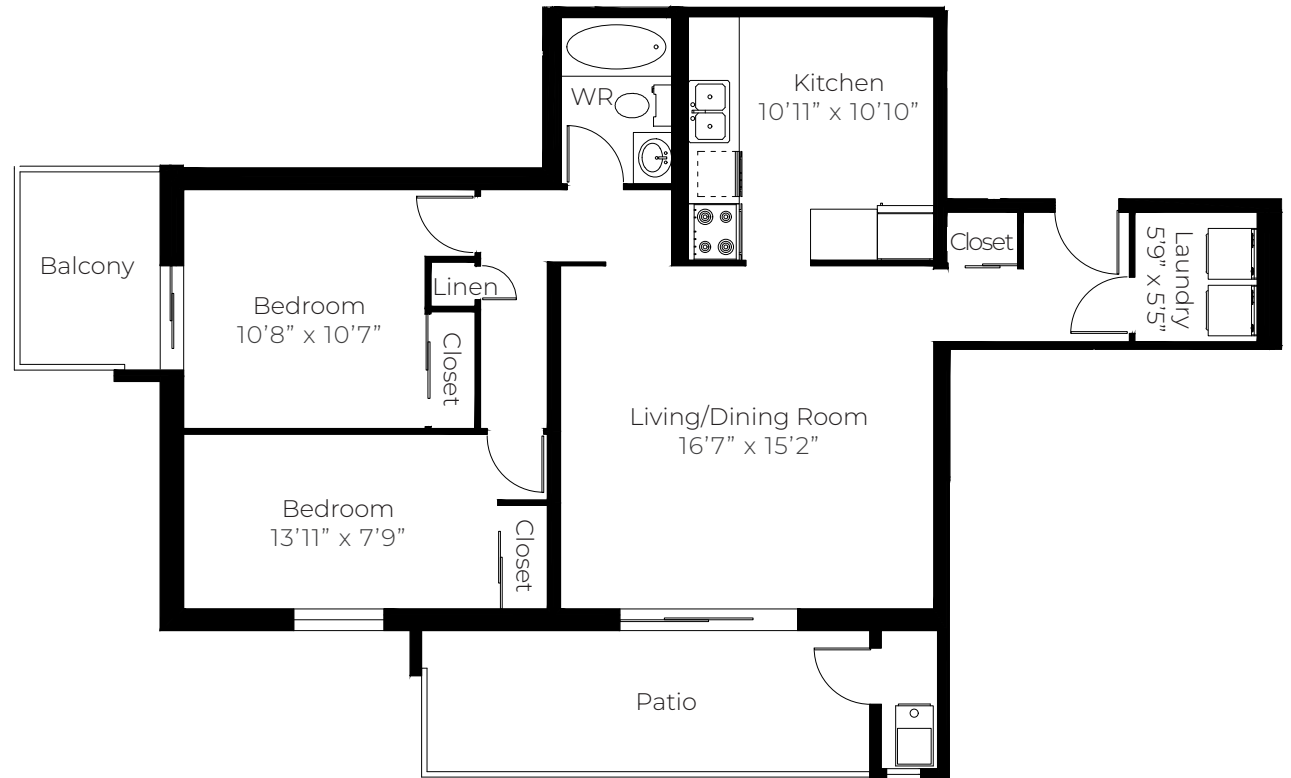

89 Riverview Drive
Chatham, ON

2 BEDROOM
938 - 942 sq ft

89 Riverview Drive
Chatham, ON

2 BEDROOM

972 sq ft

89 Riverview Drive
Chatham, ON

2 BEDROOM
975 sq ft

89 Riverview Drive
Chatham, ON

2 BEDROOM
967 sq ft