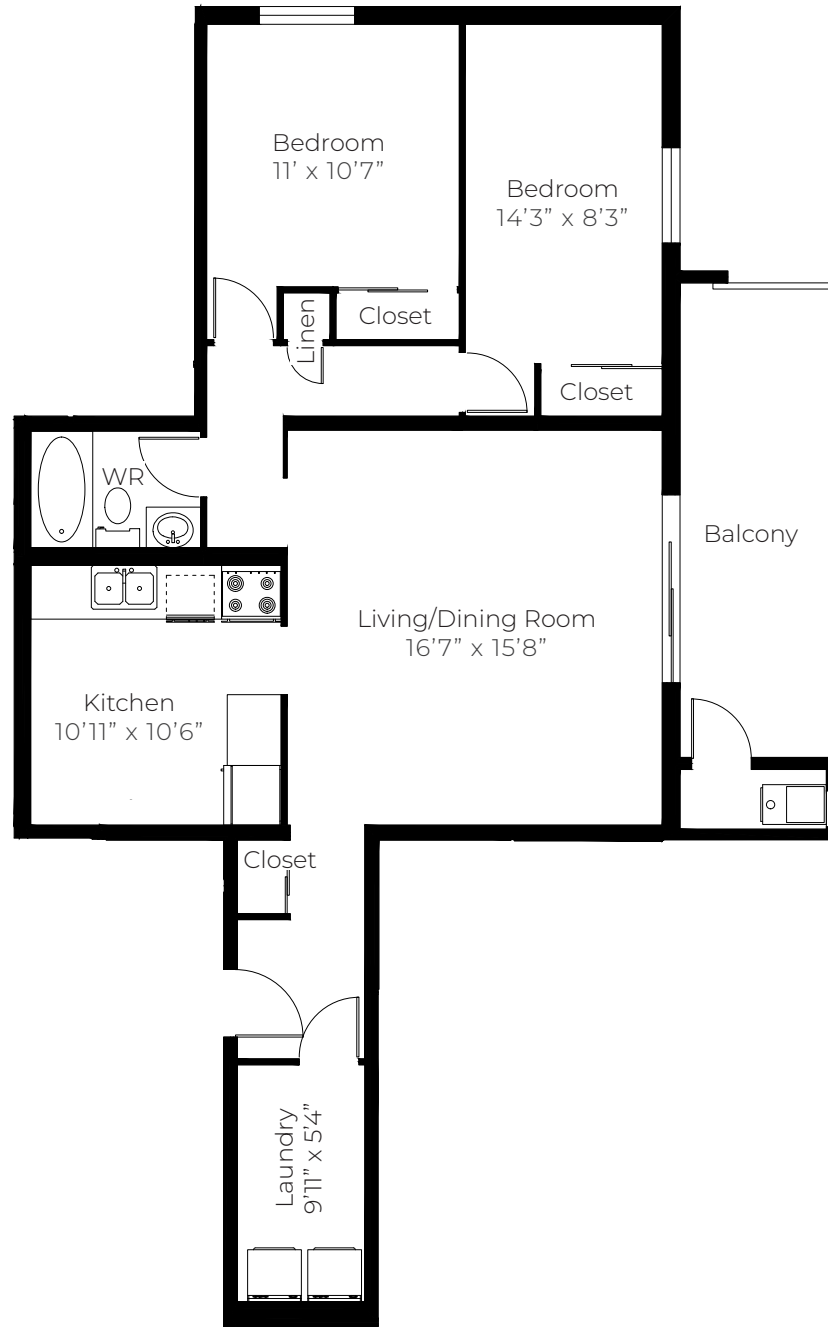

89 Riverview Drive  
Chatham, ON

---

2 BEDROOM  
**938 - 942** sq ft

---

89 Riverview Drive  
Chatham, ON

---

## 2 BEDROOM

**972** sq ft

---

89 Riverview Drive  
Chatham, ON

2 BEDROOM  
**1094** sq ft

89 Riverview Drive  
Chatham, ON

---

2 BEDROOM  
**975** sq ft

---

89 Riverview Drive  
Chatham, ON

---

2 BEDROOM  
**967** sq ft

---

89 Riverview Drive  
Chatham, ON

2 BEDROOM  
844 sq ft

89 Riverview Drive  
Chatham, ON

2 BEDROOM  
**1048** sq ft

89 Riverview Drive  
Chatham, ON

2 BEDROOM  
**1009** sq ft