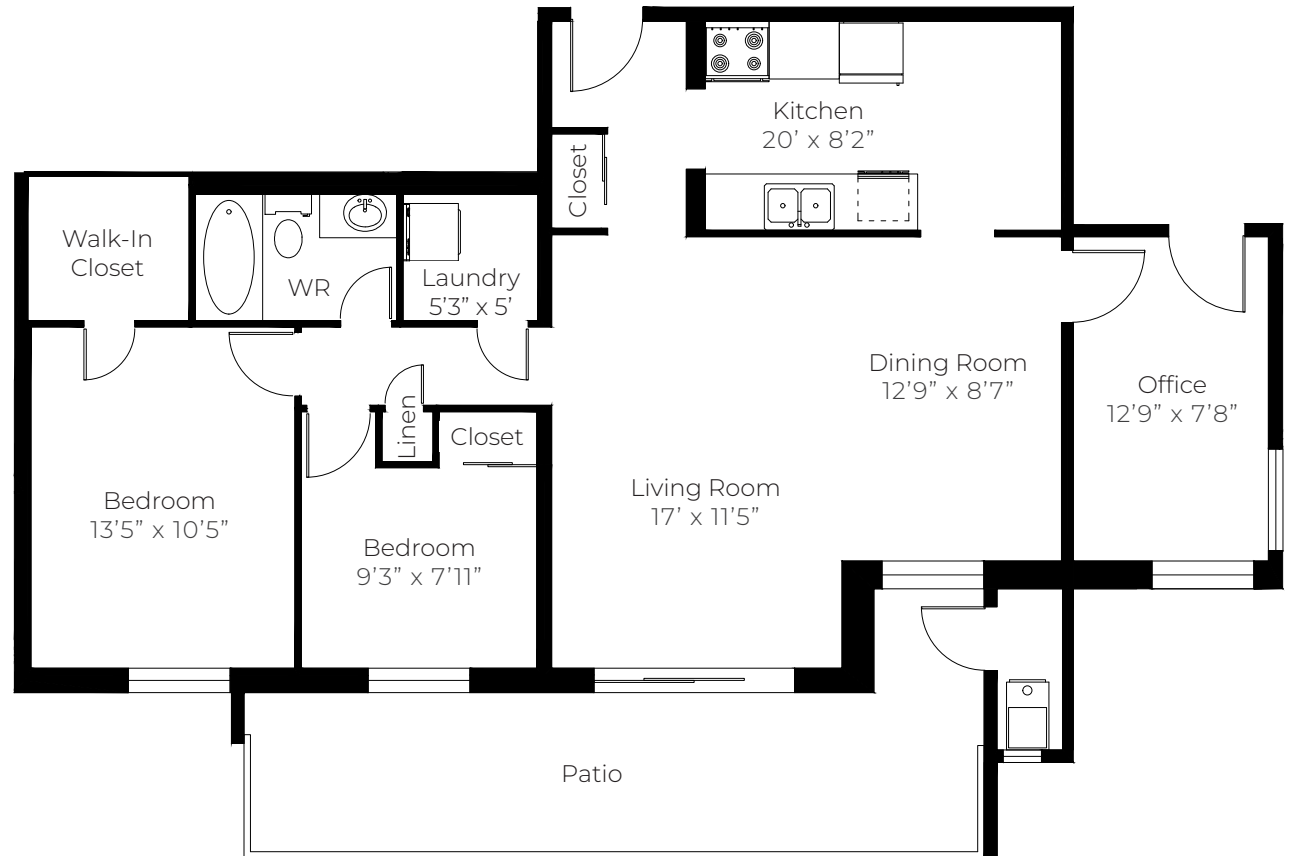

89 Riverview Drive  
Chatham, ON

---

2 BEDROOM  
**938 - 942** sq ft

---

89 Riverview Drive  
Chatham, ON

---

## 2 BEDROOM

**972** sq ft

---

89 Riverview Drive  
Chatham, ON

2 BEDROOM  
**1094** sq ft

89 Riverview Drive  
Chatham, ON

---

2 BEDROOM  
**975** sq ft

---

89 Riverview Drive  
Chatham, ON

---

2 BEDROOM  
**967** sq ft

---

89 Riverview Drive  
Chatham, ON

2 BEDROOM  
844 sq ft

89 Riverview Drive  
Chatham, ON

2 BEDROOM  
**1048** sq ft

89 Riverview Drive  
Chatham, ON

2 BEDROOM  
**1009** sq ft