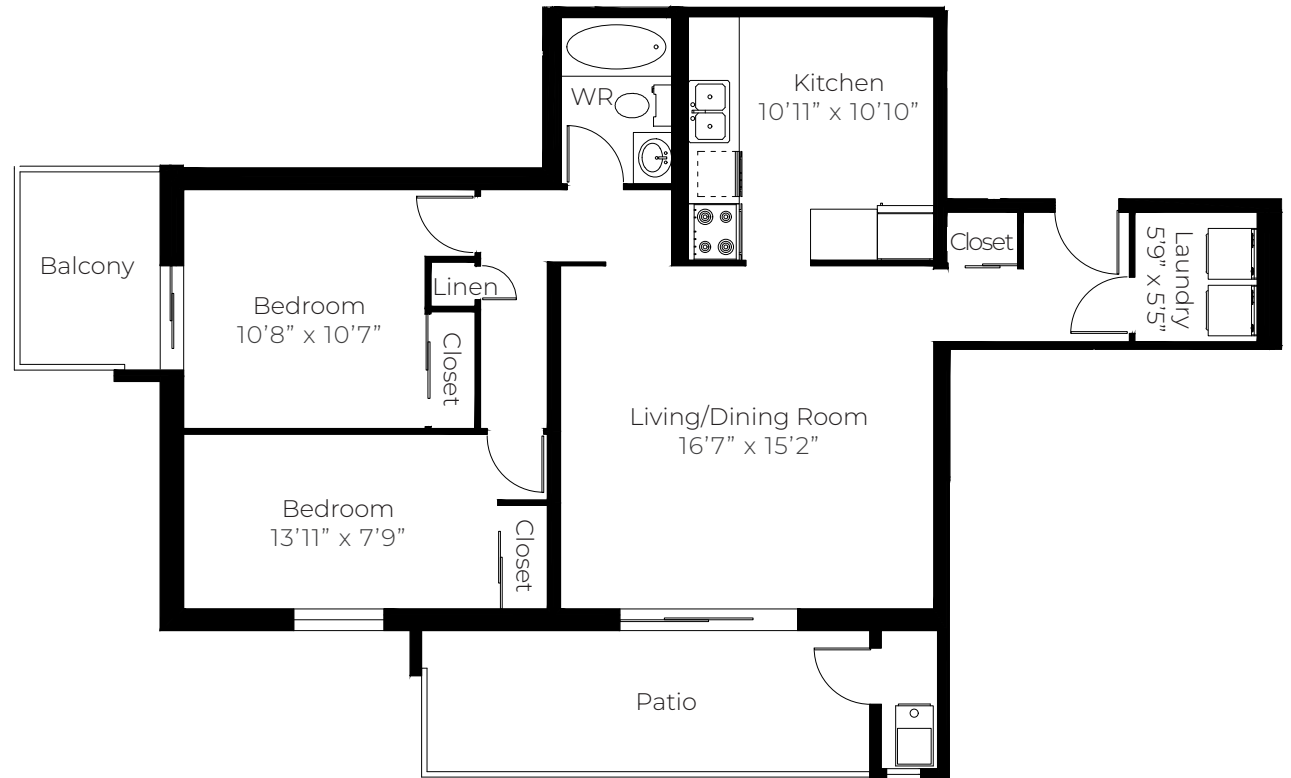

89 Riverview Drive  
Chatham, ON

---

2 BEDROOM  
**938 - 942** sq ft

---

89 Riverview Drive  
Chatham, ON

---

## 2 BEDROOM

**972** sq ft

---

89 Riverview Drive  
Chatham, ON

2 BEDROOM  
**1094** sq ft

89 Riverview Drive  
Chatham, ON

---

2 BEDROOM  
**975** sq ft

---

89 Riverview Drive  
Chatham, ON

---

2 BEDROOM  
**967** sq ft

---

89 Riverview Drive  
Chatham, ON

2 BEDROOM  
844 sq ft

89 Riverview Drive  
Chatham, ON

2 BEDROOM  
**1048** sq ft

89 Riverview Drive  
Chatham, ON

2 BEDROOM  
**1009** sq ft