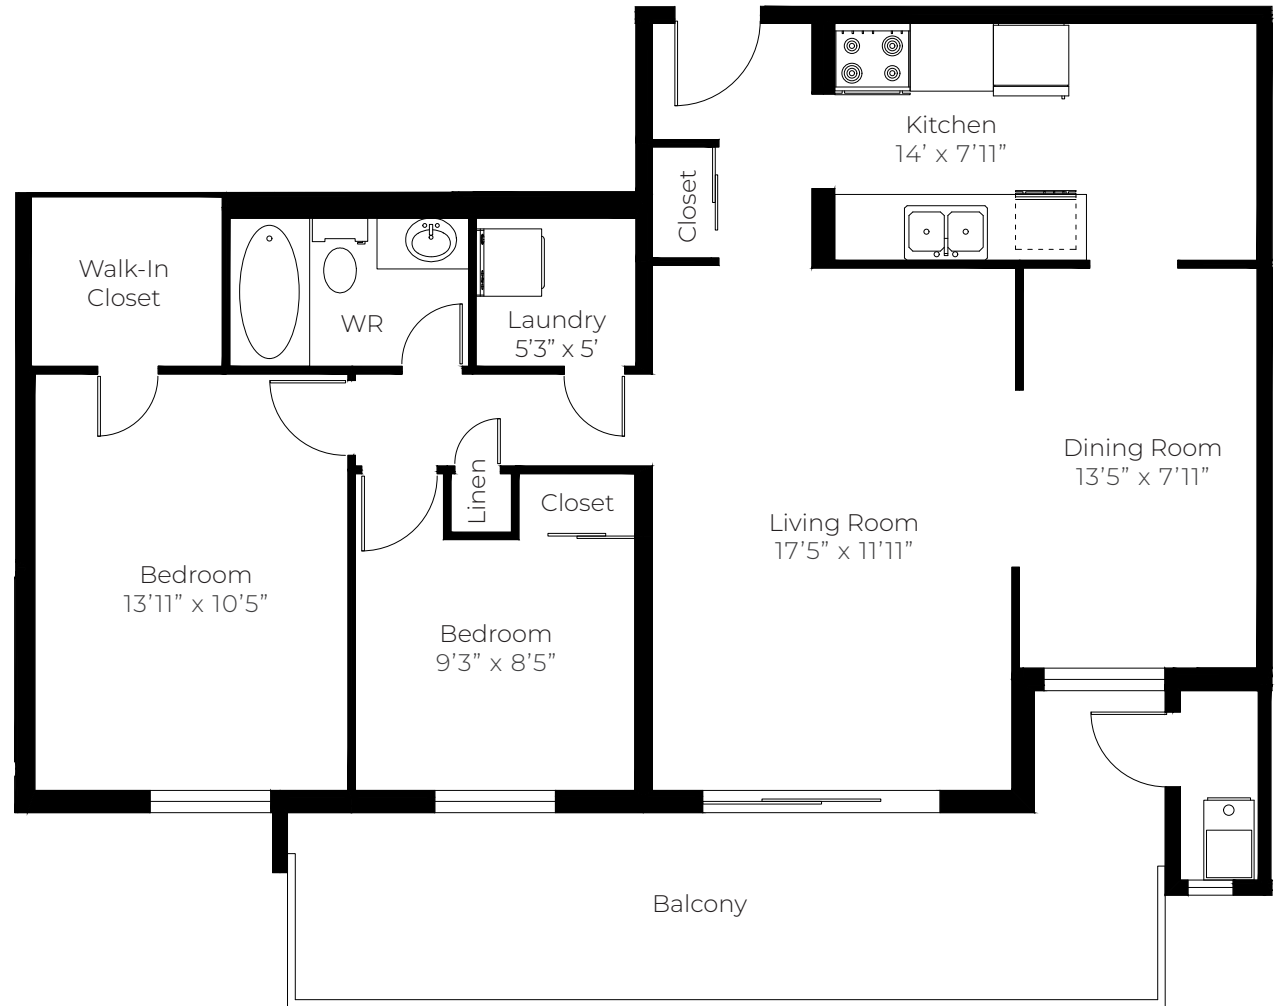

89 Riverview Drive  
Chatham, ON

---

2 BEDROOM  
**938 - 942** sq ft

---

89 Riverview Drive  
Chatham, ON

---

## 2 BEDROOM

**972** sq ft

---

89 Riverview Drive  
Chatham, ON

2 BEDROOM  
**1094** sq ft

89 Riverview Drive  
Chatham, ON

---

2 BEDROOM  
**975** sq ft

---

89 Riverview Drive  
Chatham, ON

---

2 BEDROOM  
**967** sq ft

---

89 Riverview Drive  
Chatham, ON

2 BEDROOM  
844 sq ft

89 Riverview Drive  
Chatham, ON

2 BEDROOM  
**1048** sq ft

89 Riverview Drive  
Chatham, ON

2 BEDROOM  
**1009** sq ft