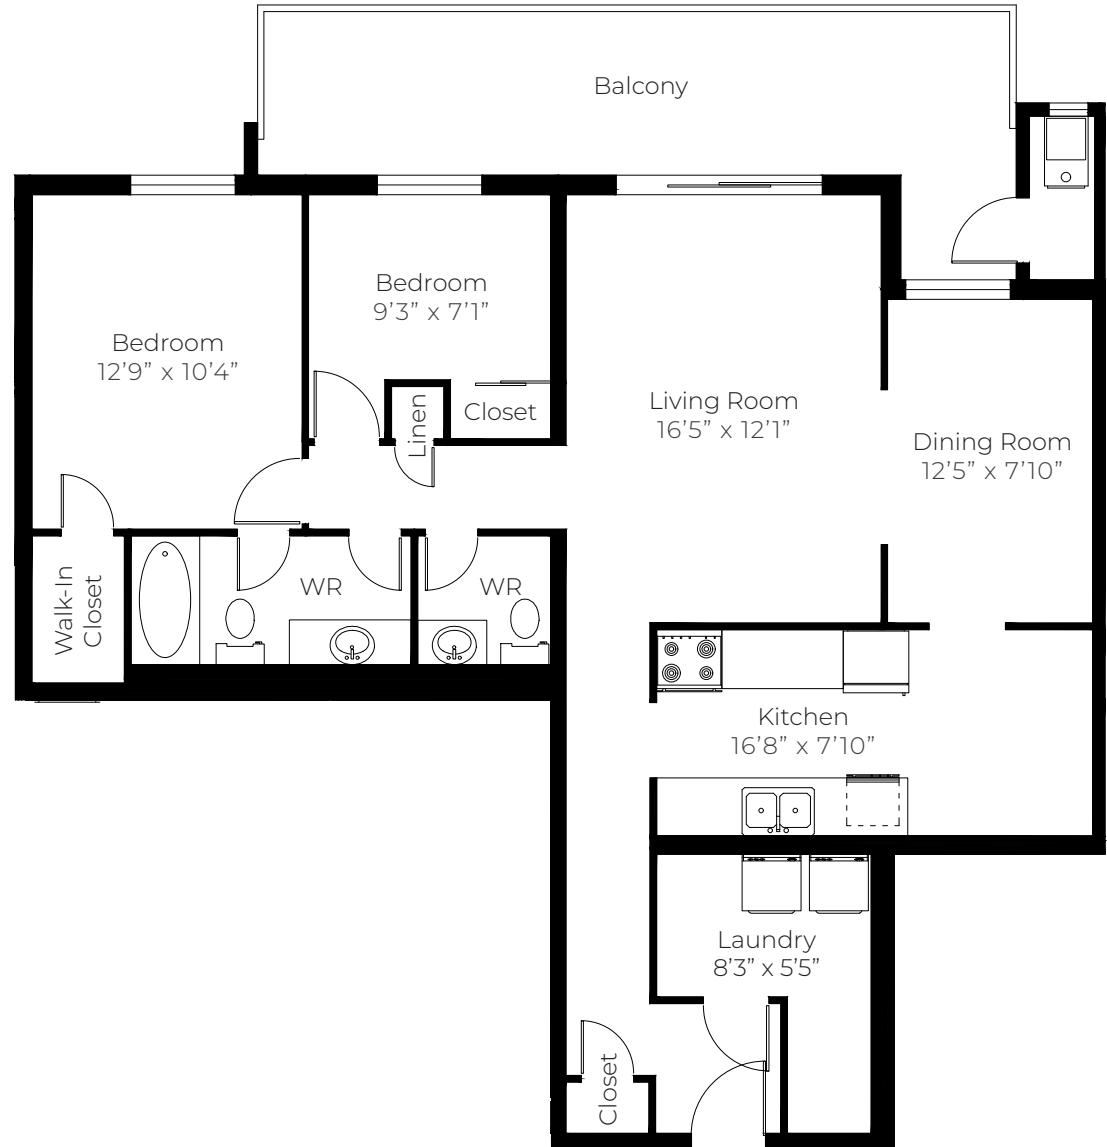

89 Riverview Drive  
Chatham, ON

---

2 BEDROOM  
**938 - 942** sq ft

---

89 Riverview Drive  
Chatham, ON

---

## 2 BEDROOM

**972** sq ft

---

89 Riverview Drive  
Chatham, ON

2 BEDROOM  
**1094** sq ft

89 Riverview Drive  
Chatham, ON

---

2 BEDROOM  
**975** sq ft

---

89 Riverview Drive  
Chatham, ON

---

2 BEDROOM  
**967** sq ft

---

89 Riverview Drive  
Chatham, ON

2 BEDROOM  
844 sq ft

89 Riverview Drive  
Chatham, ON

2 BEDROOM  
**1048** sq ft

89 Riverview Drive  
Chatham, ON

2 BEDROOM  
**1009** sq ft