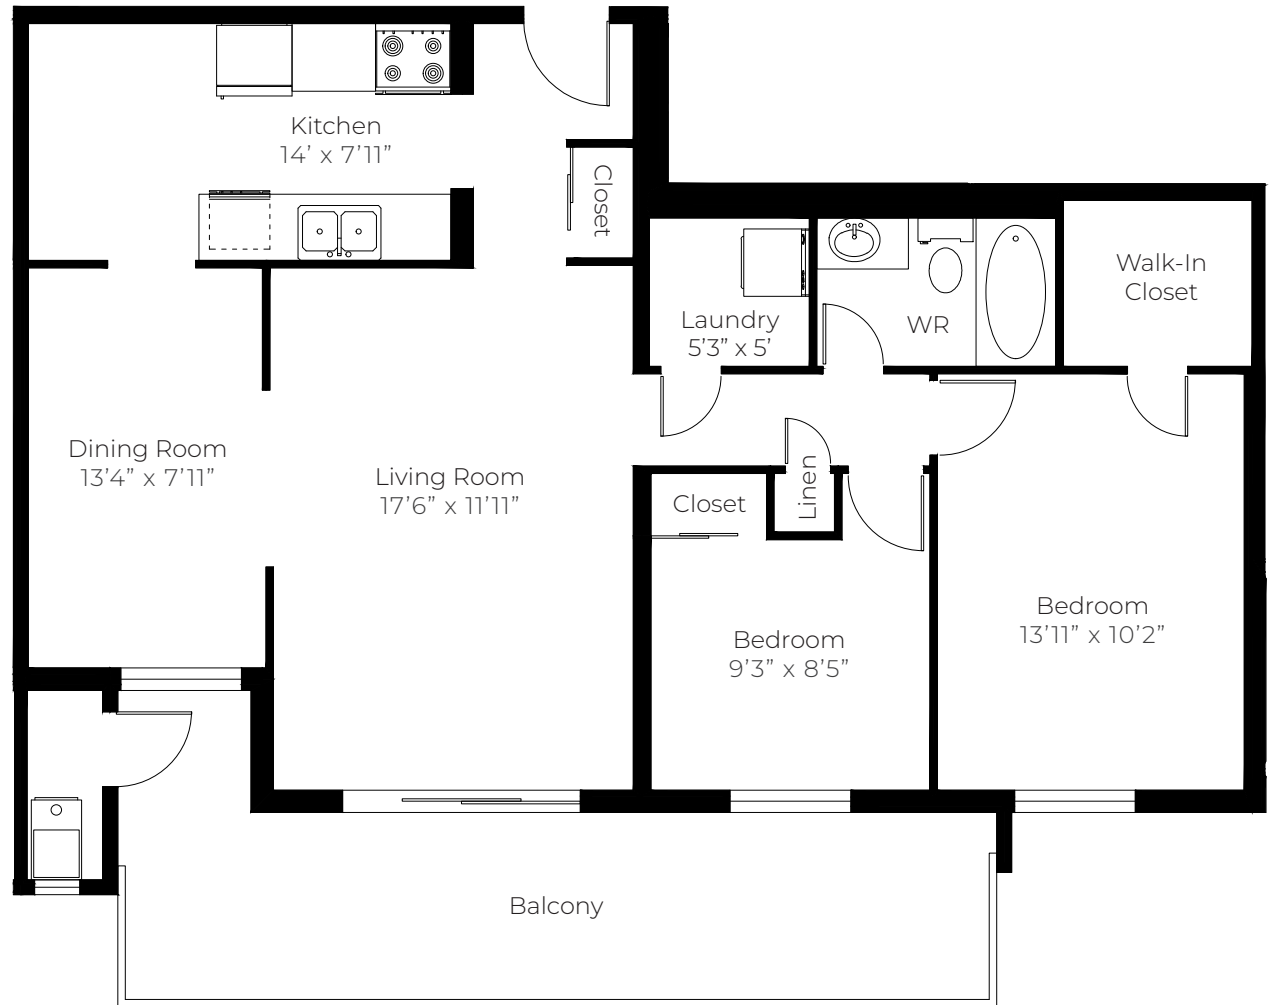

89 Riverview Drive  
Chatham, ON

---

2 BEDROOM  
**938 - 942** sq ft

---

89 Riverview Drive  
Chatham, ON

---

## 2 BEDROOM

**972** sq ft

---

89 Riverview Drive  
Chatham, ON

2 BEDROOM  
**1094** sq ft

89 Riverview Drive  
Chatham, ON

---

2 BEDROOM  
**975** sq ft

---

89 Riverview Drive  
Chatham, ON

---

2 BEDROOM  
**967** sq ft

---

89 Riverview Drive  
Chatham, ON

2 BEDROOM  
844 sq ft

89 Riverview Drive  
Chatham, ON

2 BEDROOM  
**1048** sq ft

89 Riverview Drive  
Chatham, ON

2 BEDROOM  
**1009** sq ft