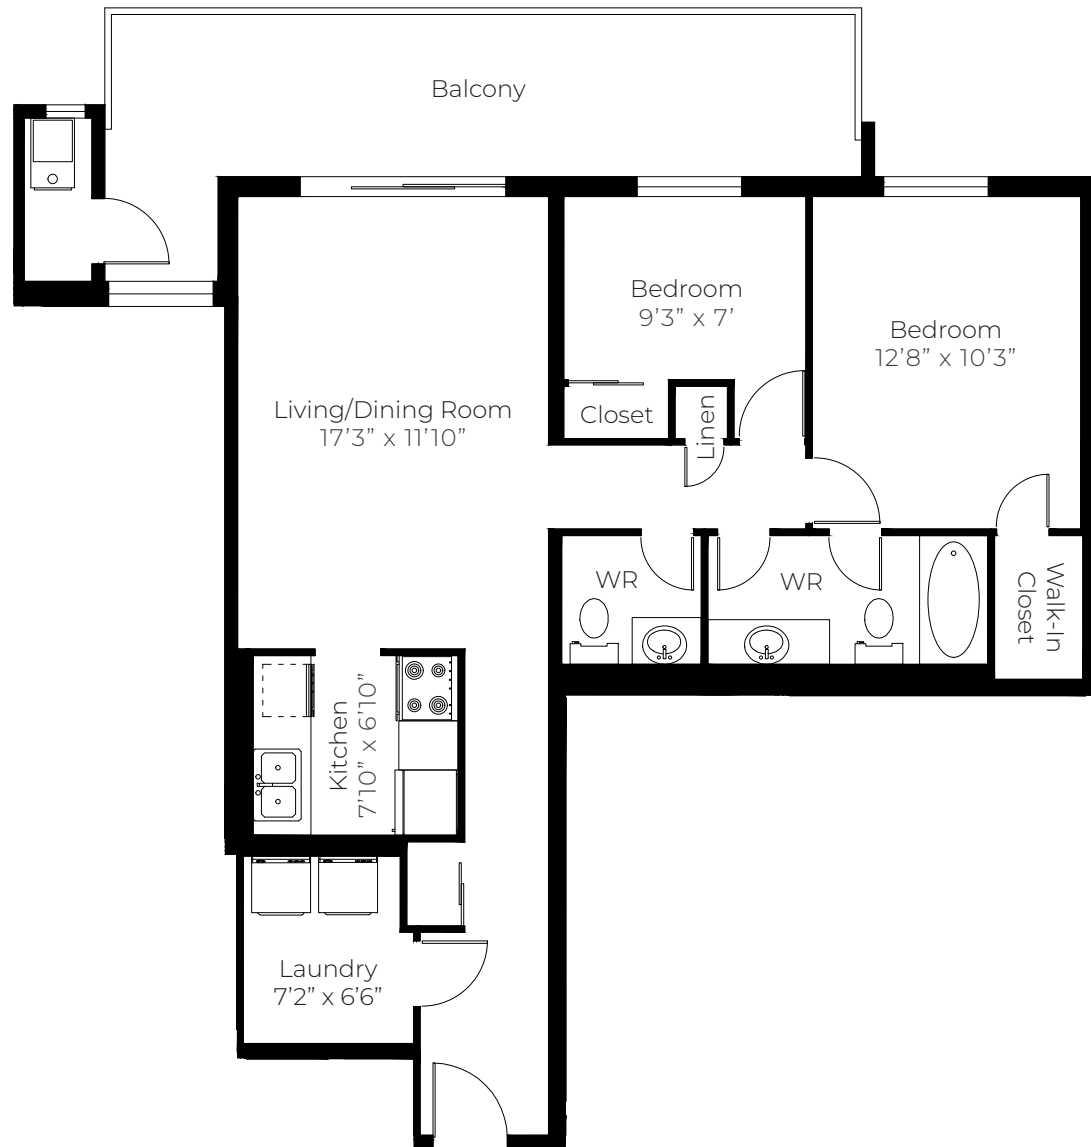

89 Riverview Drive  
Chatham, ON

---

2 BEDROOM  
**938 - 942** sq ft

---

89 Riverview Drive  
Chatham, ON

---

## 2 BEDROOM

**972** sq ft

---

89 Riverview Drive  
Chatham, ON

2 BEDROOM  
**1094** sq ft

89 Riverview Drive  
Chatham, ON

---

2 BEDROOM  
**975** sq ft

---

89 Riverview Drive  
Chatham, ON

---

2 BEDROOM  
**967** sq ft

---

89 Riverview Drive  
Chatham, ON

2 BEDROOM  
844 sq ft

89 Riverview Drive  
Chatham, ON

2 BEDROOM  
**1048** sq ft

89 Riverview Drive  
Chatham, ON

2 BEDROOM  
**1009** sq ft