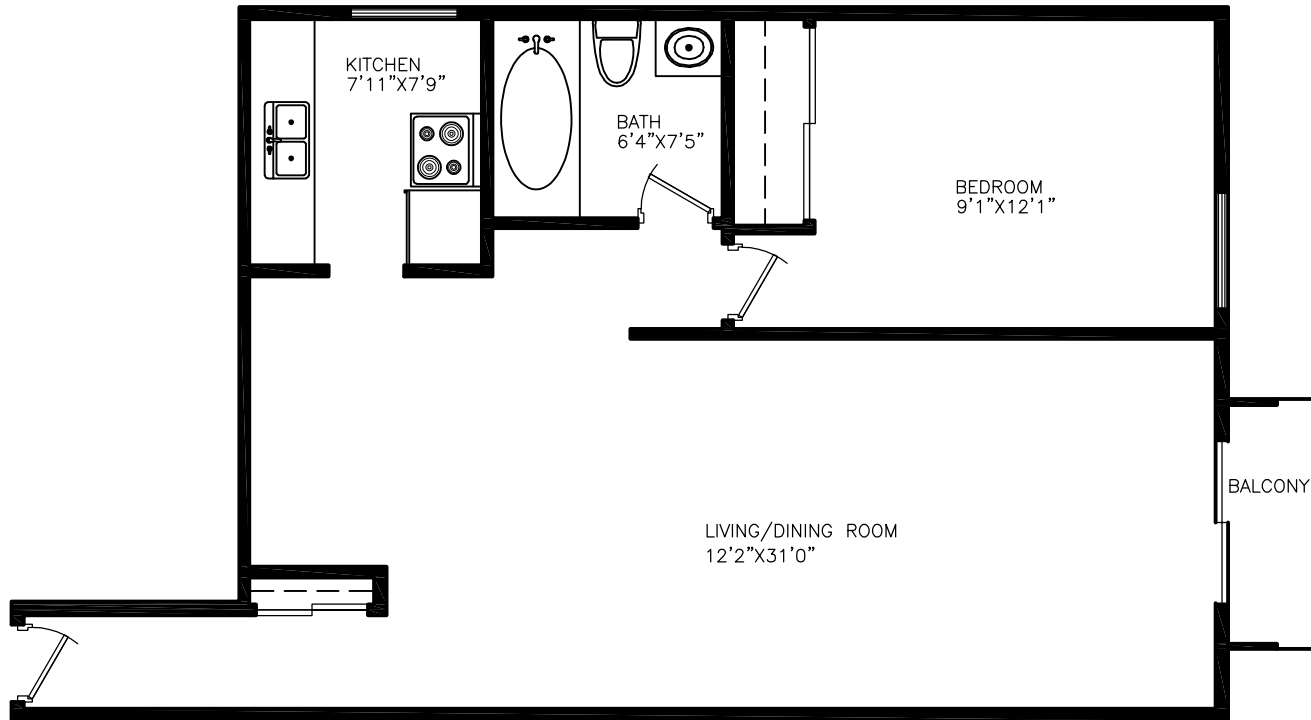

Disclaimer: This floor plan is for illustrative purposes and is intended to be used as a guide only. While every effort has been made to ensure its accuracy, measurements may not be exact.

---

## 270 Waterloo Avenue

1 Bedroom  
Approx. 600 sq ft

Disclaimer: This floor plan is for illustrative purposes and is intended to be used as a guide only. While every effort has been made to ensure its accuracy, all dimensions are estimates based on development plans and are subject to change. Measurements may not be exact.

## 270 Waterloo Avenue

1 Bedroom  
Approx. 600 sq ft

Disclaimer: This floor plan is for illustrative purposes and is intended to be used as a guide only. While every effort has been made to ensure its accuracy, measurements may not be exact.

## 270 Waterloo Avenue

1 Bedroom  
Approx. 600 sq ft