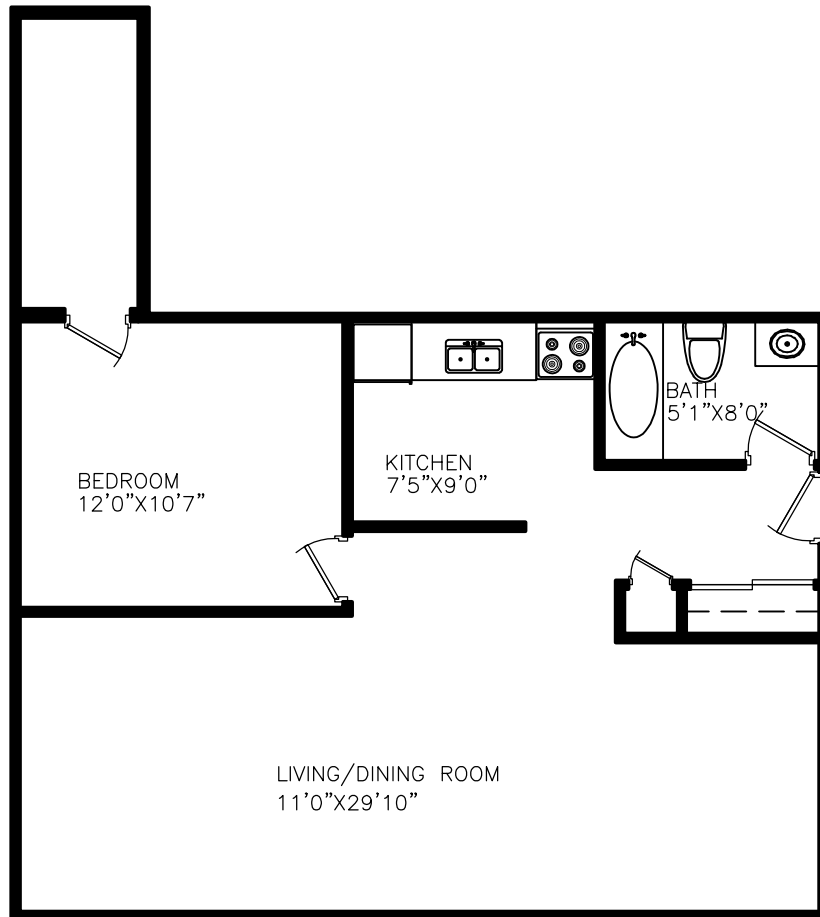

Disclaimer: This floor plan is for illustrative purposes and is intended to be used as a guide only. While every effort has been made to ensure its accuracy, measurements may not be exact.

---

## 270 Waterloo Avenue

1 Bedroom  
Approx. 600 sq ft

Disclaimer: This floor plan is for illustrative purposes and is intended to be used as a guide only. While every effort has been made to ensure its accuracy, all dimensions are estimates based on development plans and are subject to change. Measurements may not be exact.

## 270 Waterloo Avenue

1 Bedroom  
Approx. 600 sq ft

Disclaimer: This floor plan is for illustrative purposes and is intended to be used as a guide only. While every effort has been made to ensure its accuracy, measurements may not be exact.

## 270 Waterloo Avenue

1 Bedroom  
Approx. 600 sq ft