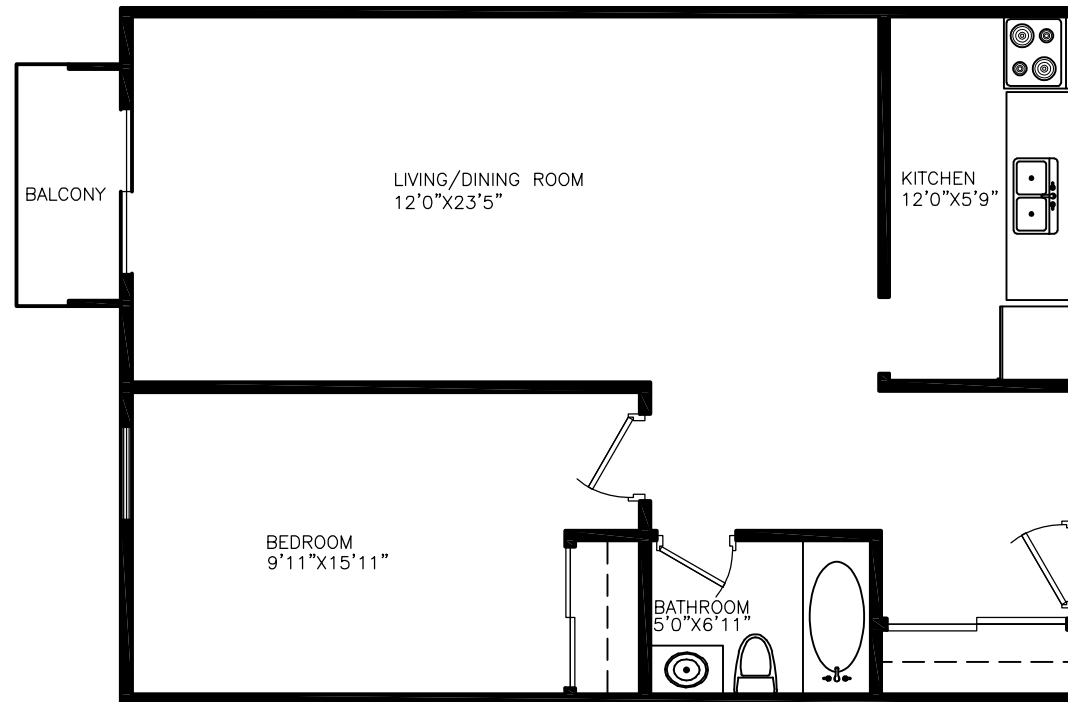

Disclaimer: This floor plan is for illustrative purposes and is intended to be used as a guide only. While every effort has been made to ensure its accuracy, all dimensions are estimates based on development plans and are subject to change. Measurements may not be exact.

## 270 Waterloo Avenue

1 Bedroom  
Approx. 675 sq ft

Disclaimer: This floor plan is for illustrative purposes and is intended to be used as a guide only. While every effort has been made to ensure its accuracy, measurements may not be exact.

## 270 Waterloo Avenue

1 Bedroom  
Approx. 700 sq ft

Disclaimer: This floor plan is for illustrative purposes and is intended to be used as a guide only. While every effort has been made to ensure its accuracy, measurements may not be exact.