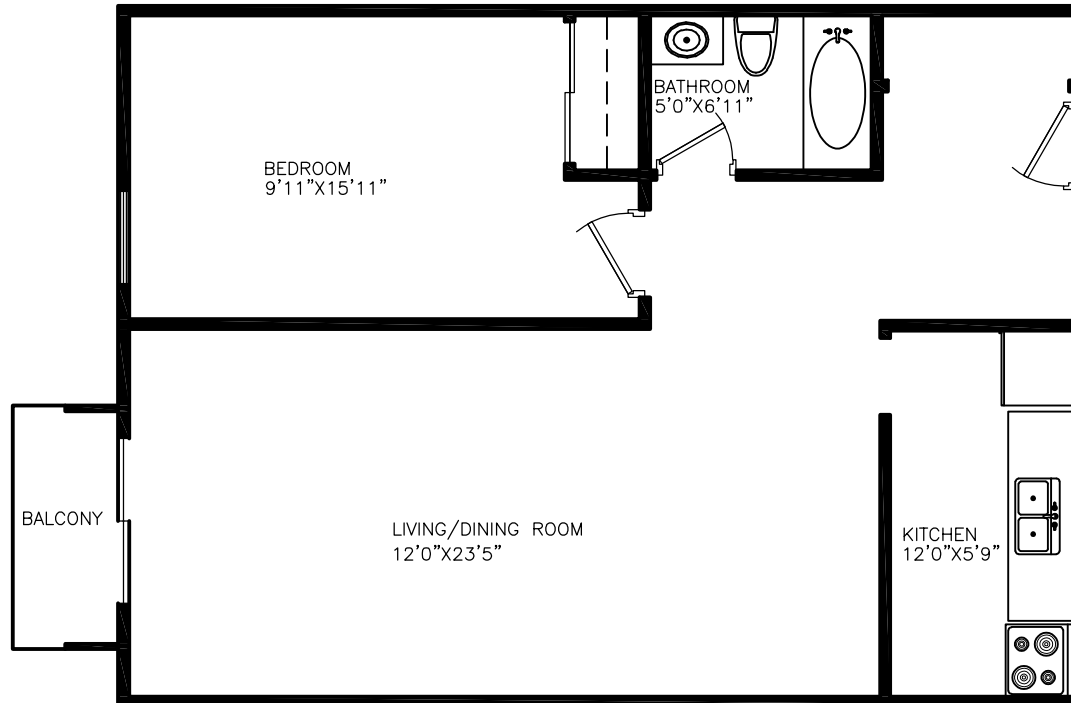

Disclaimer: This floor plan is for illustrative purposes and is intended to be used as a guide only. While every effort has been made to ensure its accuracy, all dimensions are estimates based on development plans and are subject to change. Measurements may not be exact.

## 270 Waterloo Avenue

1 Bedroom  
Approx. 675 sq ft

Disclaimer: This floor plan is for illustrative purposes and is intended to be used as a guide only. While every effort has been made to ensure its accuracy, measurements may not be exact.

## 270 Waterloo Avenue

1 Bedroom  
Approx. 700 sq ft

Disclaimer: This floor plan is for illustrative purposes and is intended to be used as a guide only. While every effort has been made to ensure its accuracy, measurements may not be exact.

## 270 Waterloo Avenue

1 Bedroom  
Approx. 700 sq ft