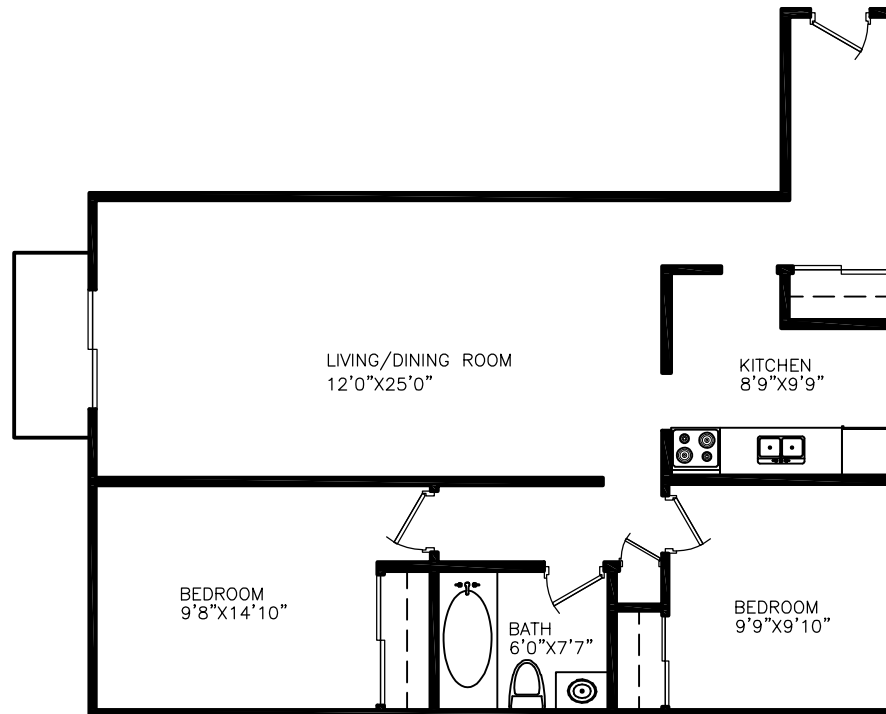

Disclaimer: This floor plan is for illustrative purposes and is intended to be used as a guide only. While every effort has been made to ensure its accuracy, measurements may not be exact.

270 Waterloo Avenue

2 Bedrooms
Approx. 850 sq ft

Disclaimer: This floor plan is for illustrative purposes and is intended to be used as a guide only. While every effort has been made to ensure its accuracy, measurements may not be exact.

270 Waterloo Avenue

2 Bedrooms
Approx. 850 sq ft

Disclaimer: This floor plan is for illustrative purposes and is intended to be used as a guide only. While every effort has been made to ensure its accuracy, measurements may not be exact.

270 Waterloo Avenue

2 Bedrooms
Approx. 875 sq ft

Disclaimer: This floor plan is for illustrative purposes and is intended to be used as a guide only. While every effort has been made to ensure its accuracy, measurements may not be exact.