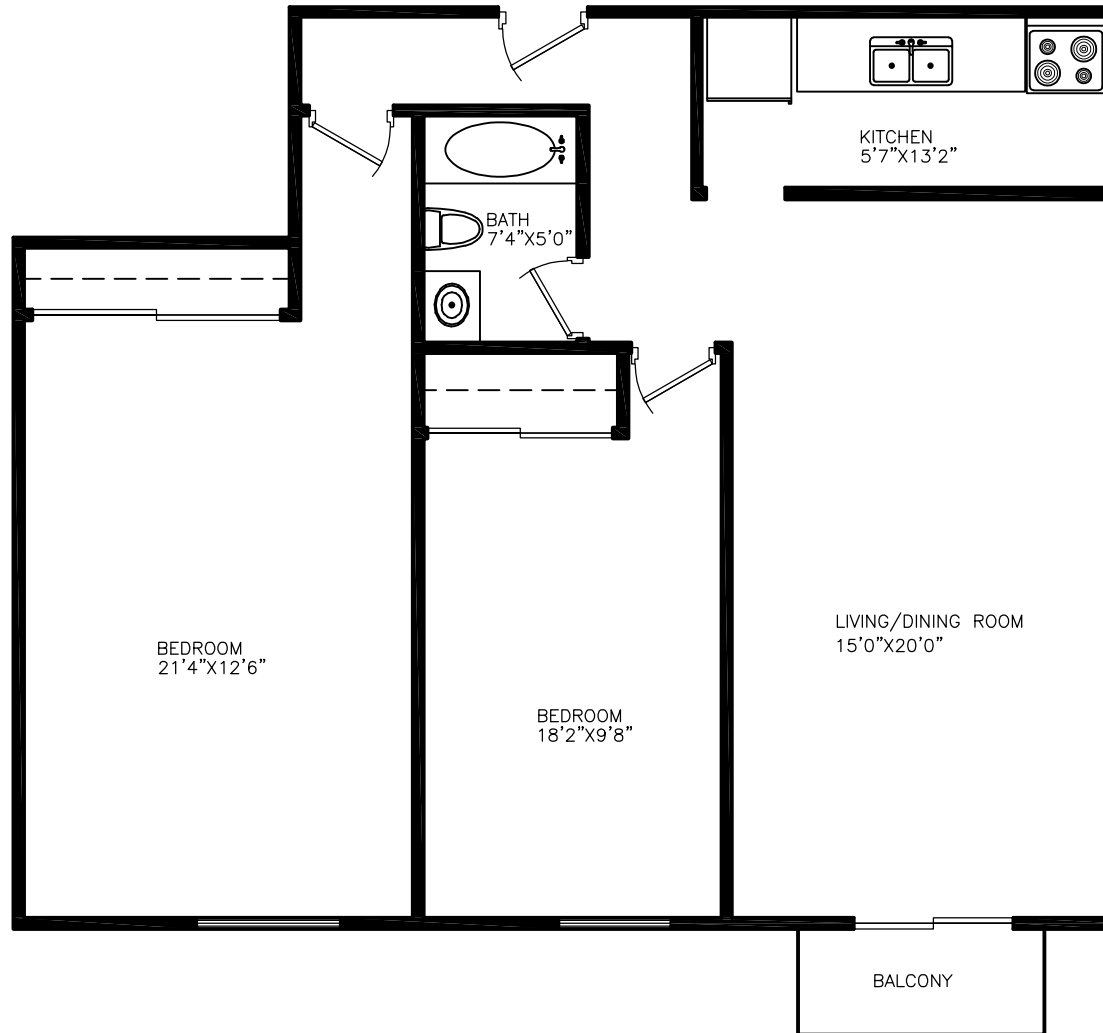

Disclaimer: This floor plan is for illustrative purposes and is intended to be used as a guide only. While every effort has been made to ensure its accuracy, measurements may not be exact.

270 Waterloo Avenue

270 Waterloo Avenue

2 Bedrooms
Approx. 850 sq ft

Disclaimer: This floor plan is for illustrative purposes and is intended to be used as a guide only. While every effort has been made to ensure its accuracy, measurements may not be exact.

270 Waterloo Avenue

2 Bedrooms
Approx. 875 sq ft

Disclaimer: This floor plan is for illustrative purposes and is intended to be used as a guide only. While every effort has been made to ensure its accuracy, measurements may not be exact.

270 Waterloo Avenue

2 Bedrooms
Approx. 990 sq ft