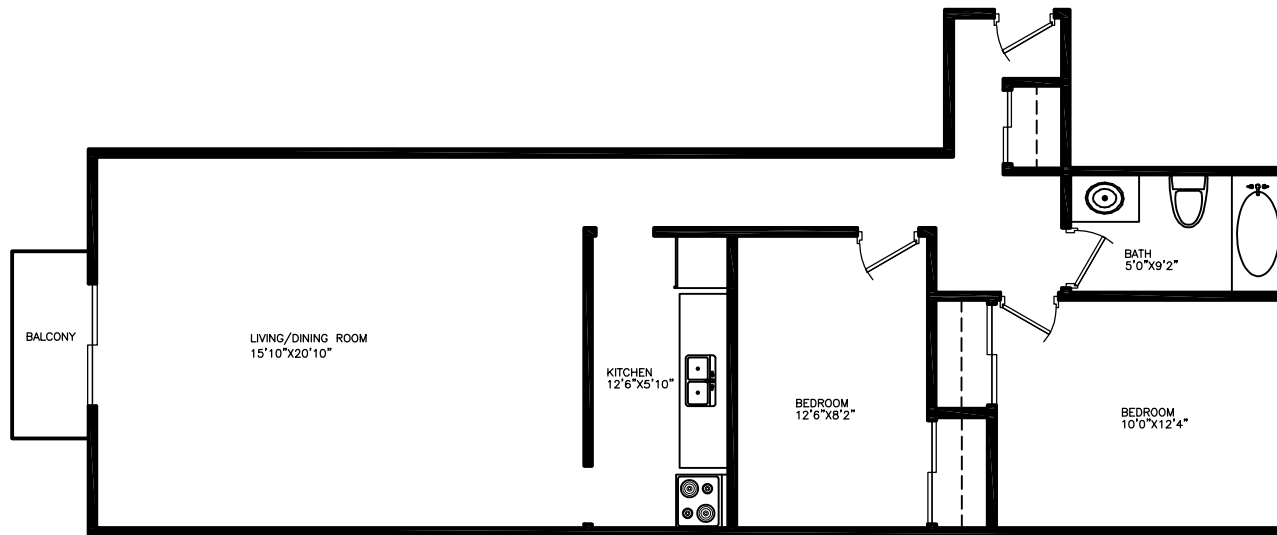

Disclaimer: This floor plan is for illustrative purposes and is intended to be used as a guide only. While every effort has been made to ensure its accuracy, measurements may not be exact.

270 Waterloo Avenue

2 Bedrooms
Approx. 850 sq ft

Disclaimer: This floor plan is for illustrative purposes and is intended to be used as a guide only. While every effort has been made to ensure its accuracy, measurements may not be exact.

270 Waterloo Avenue

2 Bedrooms
Approx. 850 sq ft

Disclaimer: This floor plan is for illustrative purposes and is intended to be used as a guide only. While every effort has been made to ensure its accuracy, measurements may not be exact.

270 Waterloo Avenue

2 Bedrooms
Approx. 875 sq ft

Disclaimer: This floor plan is for illustrative purposes and is intended to be used as a guide only. While every effort has been made to ensure its accuracy, measurements may not be exact.