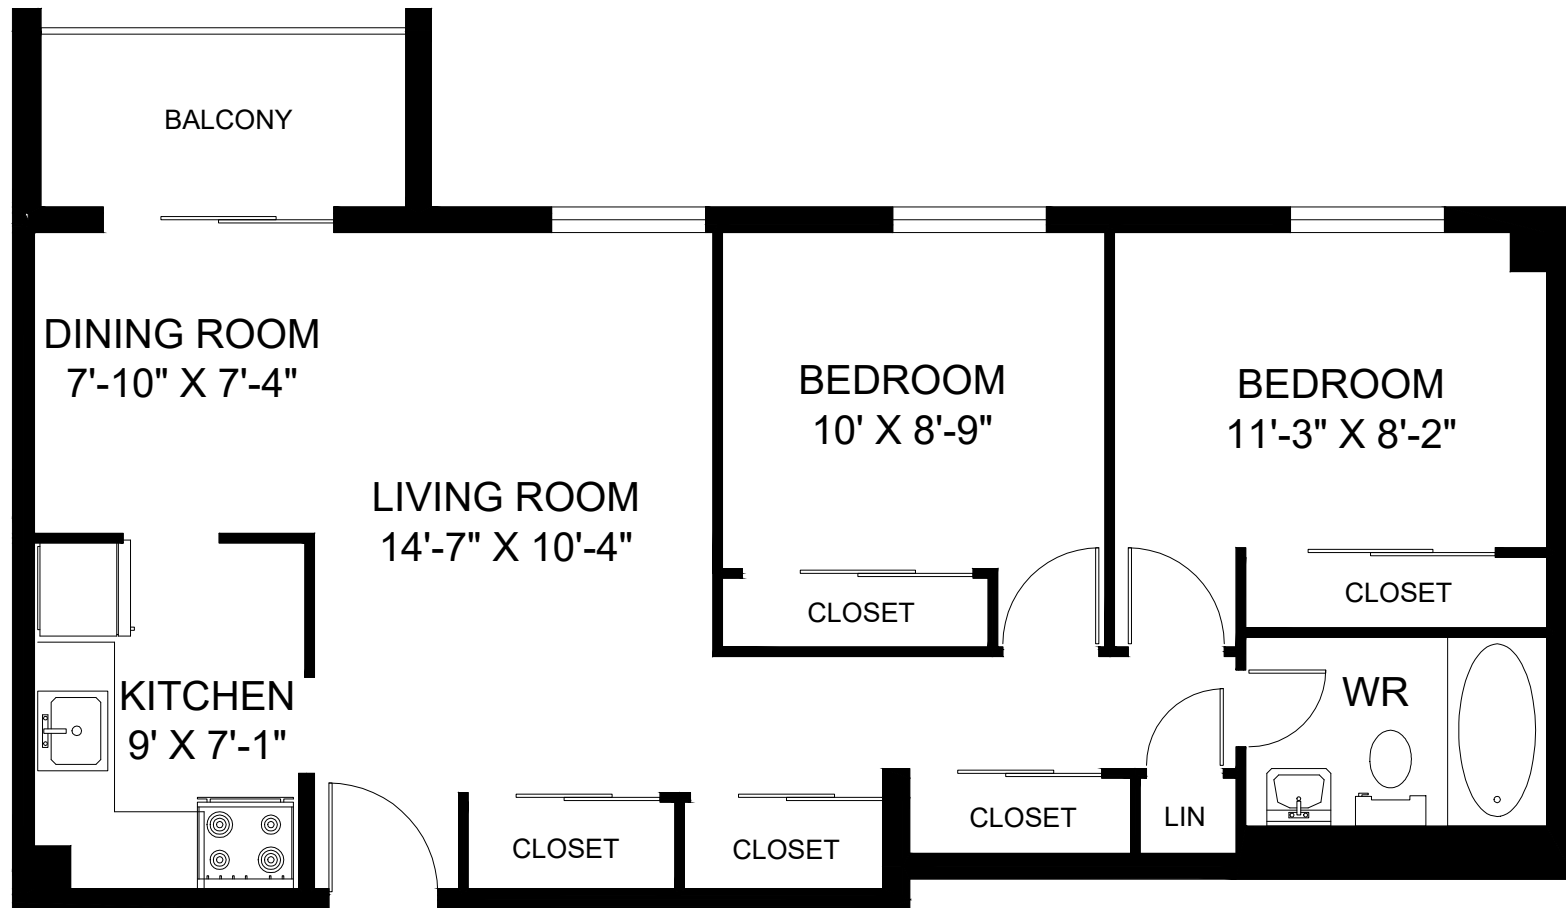

# 480 CANATARA COURT KINGSTON, ON

**2 BEDROOM  
727 SQUARE FEET**

All suite measurements are preliminary based on current building concept and unit configurations and are subject to change.

# 480 CANATARA COURT

KINGSTON, ON

**2 BEDROOM + DEN**  
**792 SQUARE FEET**

All suite measurements are preliminary based on current building concept and unit configurations and are subject to change.