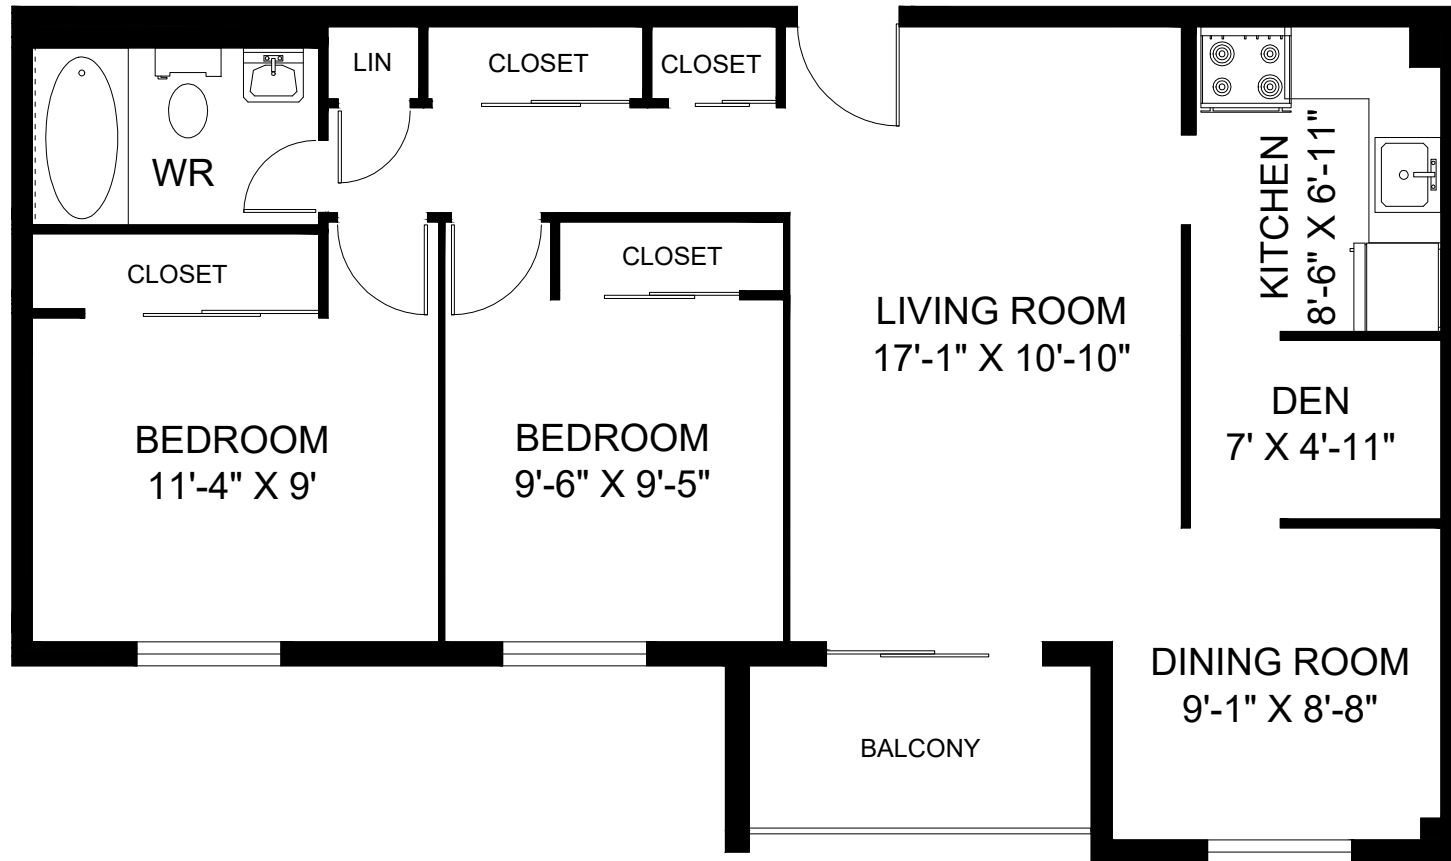

# 480 CANATARA COURT KINGSTON, ON

**2 BEDROOM  
727 SQUARE FEET**

All suite measurements are preliminary based on current building concept and unit configurations and are subject to change.

# 480 CANATARA COURT

KINGSTON, ON

**2 BEDROOM + DEN**  
**792 SQUARE FEET**

All suite measurements are preliminary based on current building concept and unit configurations and are subject to change.