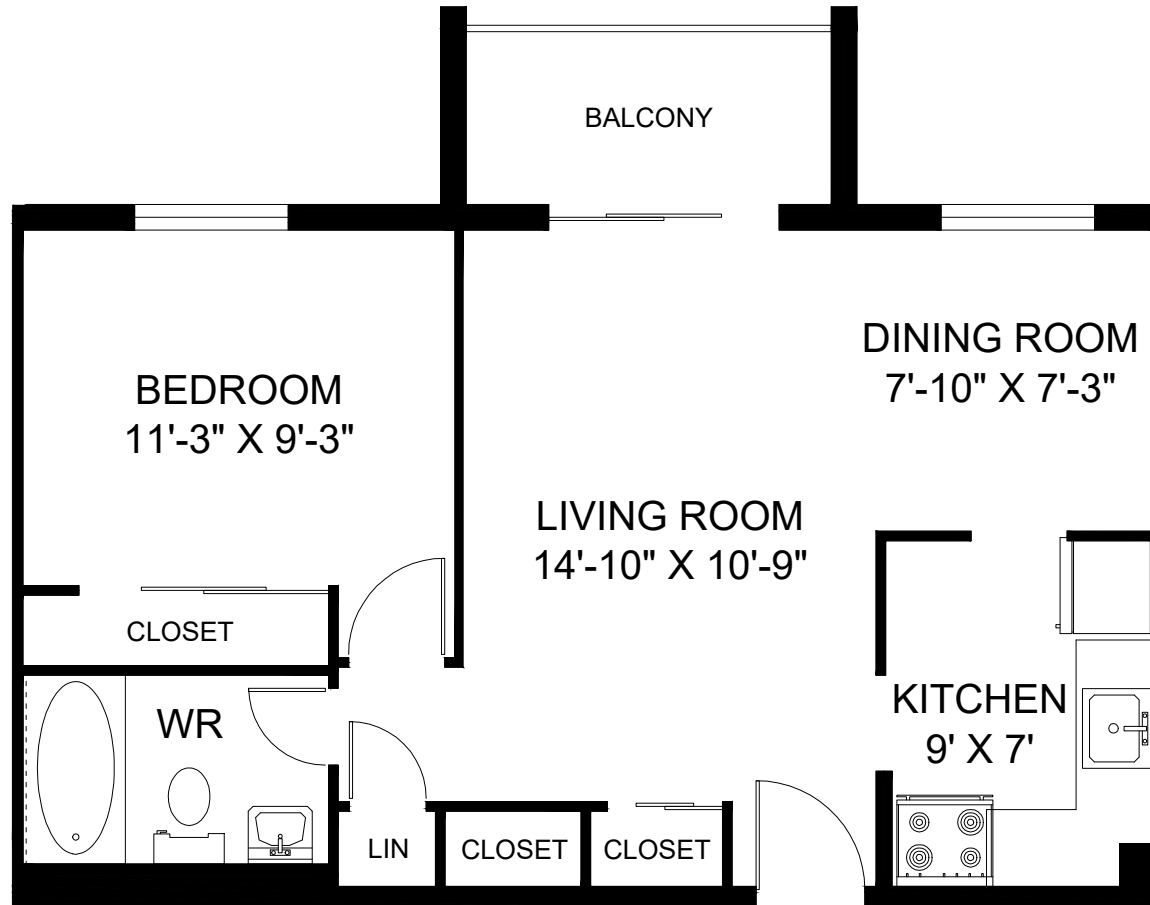

480 CANATARA COURT KINGSTON, ON

**1 BEDROOM
533 SQUARE FEET**

All suite measurements are preliminary based on current building concept and unit configurations and are subject to change.

480 CANATARA COURT KINGSTON, ON

**1 BEDROOM
550 SQUARE FEET**

All suite measurements are preliminary based on current building concept and unit configurations and are subject to change.

480 CANATARA COURT

KINGSTON, ON

1 BEDROOM
550 SQUARE FEET

All suite measurements are preliminary based on current building concept and unit configurations and are subject to change.

480 CANATARA COURT

KINGSTON, ON

1 BEDROOM
594 SQUARE FEET