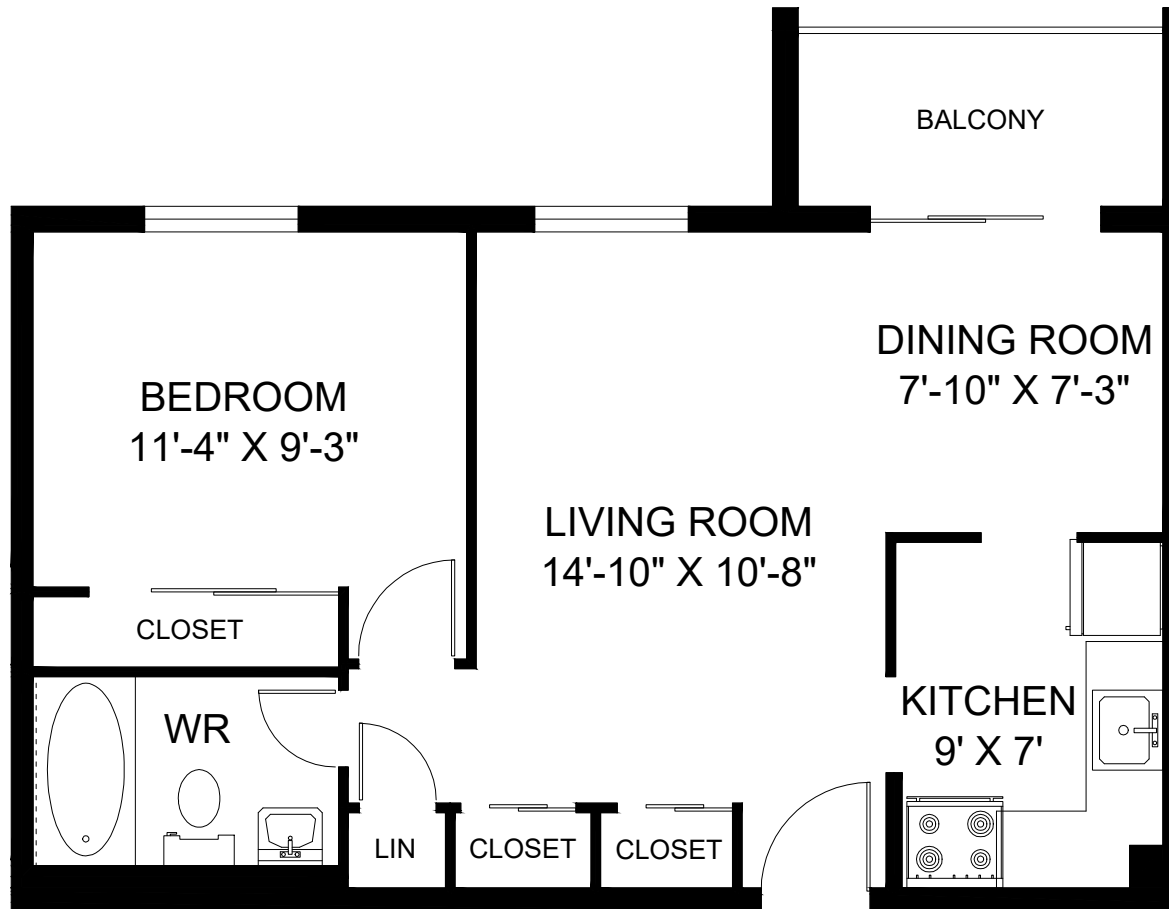

480 CANATARA COURT KINGSTON, ON

**1 BEDROOM
533 SQUARE FEET**

All suite measurements are preliminary based on current building concept and unit configurations and are subject to change.

480 CANATARA COURT KINGSTON, ON

**1 BEDROOM
550 SQUARE FEET**

All suite measurements are preliminary based on current building concept and unit configurations and are subject to change.

480 CANATARA COURT

KINGSTON, ON

1 BEDROOM
550 SQUARE FEET

All suite measurements are preliminary based on current building concept and unit configurations and are subject to change.

480 CANATARA COURT

KINGSTON, ON

1 BEDROOM
594 SQUARE FEET