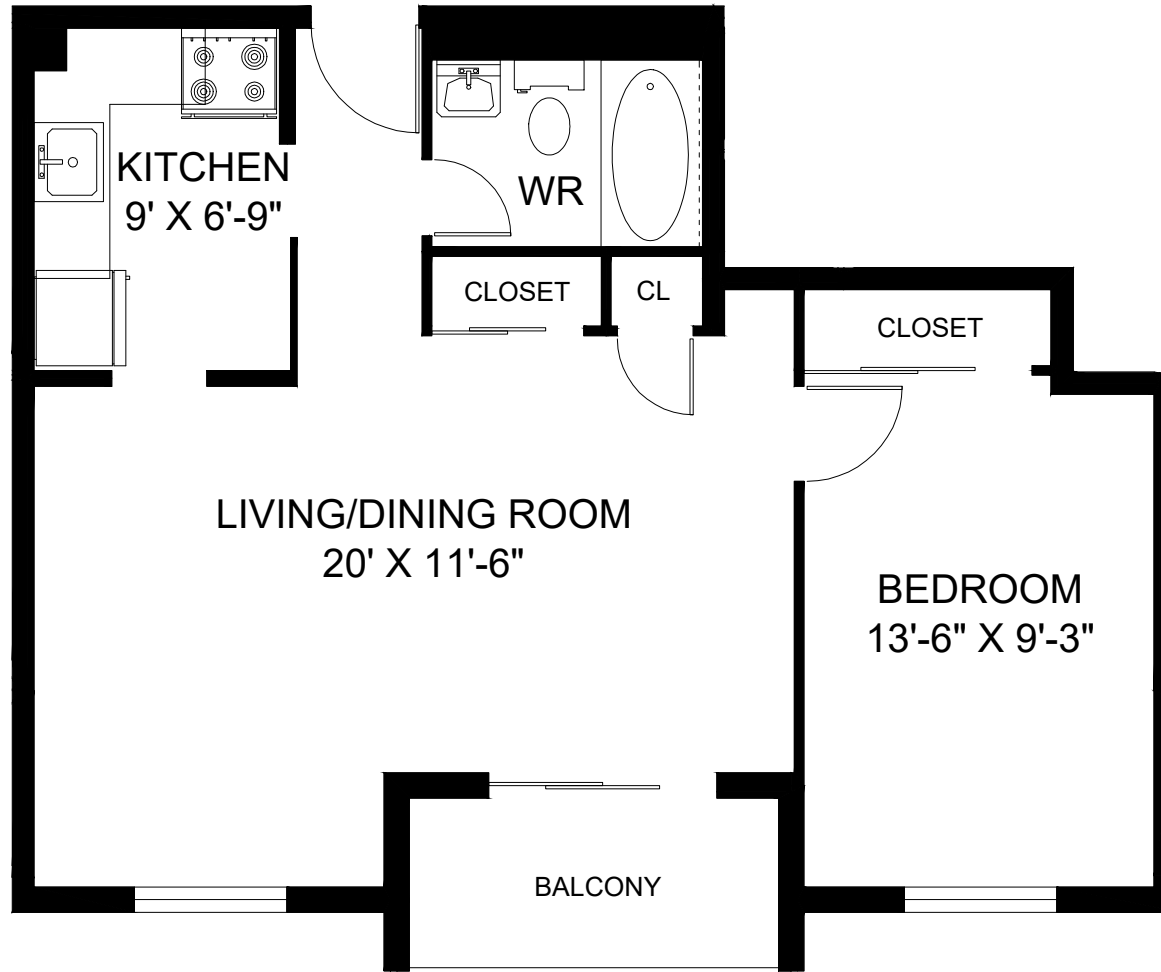

480 CANATARA COURT KINGSTON, ON

**1 BEDROOM
533 SQUARE FEET**

All suite measurements are preliminary based on current building concept and unit configurations and are subject to change.

480 CANATARA COURT KINGSTON, ON

**1 BEDROOM
550 SQUARE FEET**

All suite measurements are preliminary based on current building concept and unit configurations and are subject to change.

480 CANATARA COURT

KINGSTON, ON

1 BEDROOM
550 SQUARE FEET

All suite measurements are preliminary based on current building concept and unit configurations and are subject to change.

480 CANATARA COURT

KINGSTON, ON

1 BEDROOM
594 SQUARE FEET