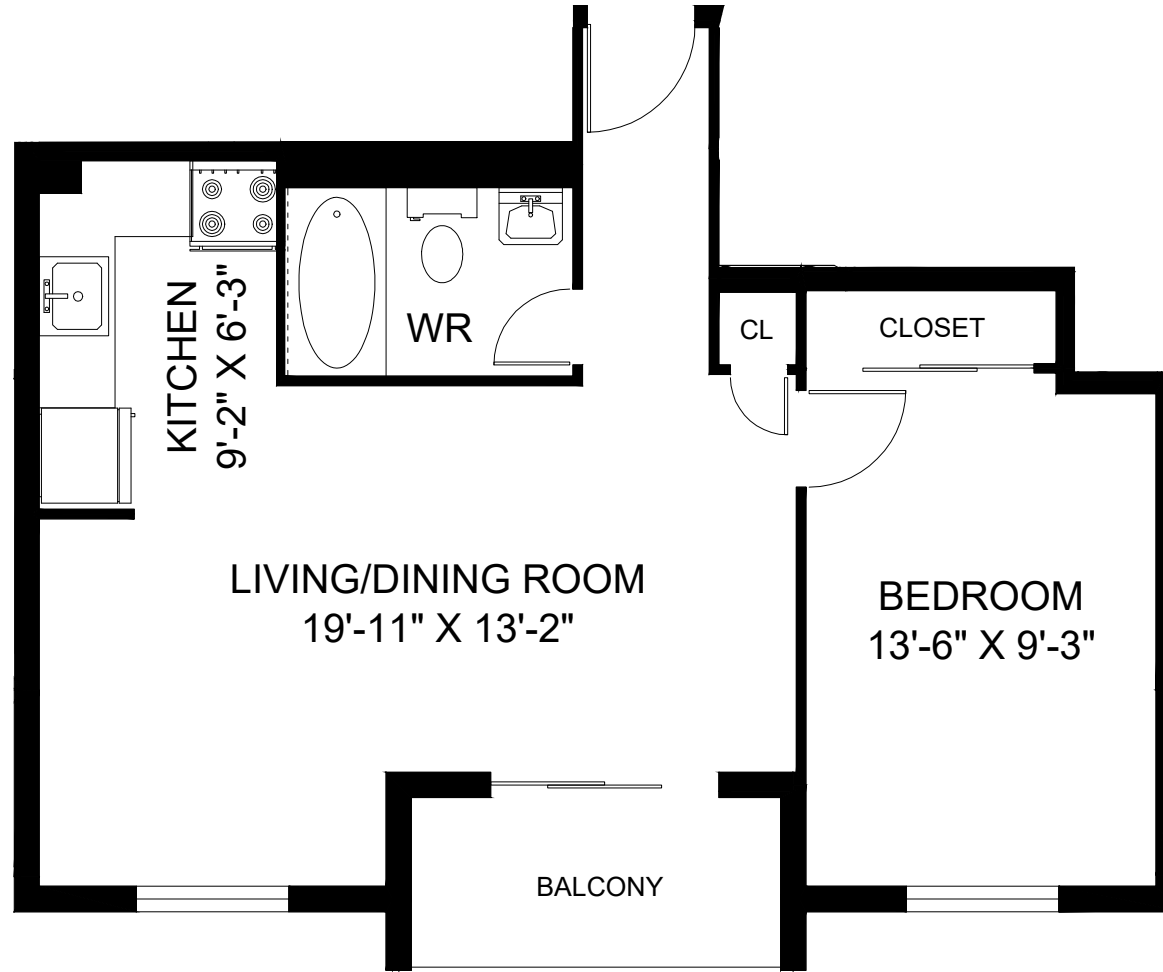

480 CANATARA COURT KINGSTON, ON

**1 BEDROOM
533 SQUARE FEET**

All suite measurements are preliminary based on current building concept and unit configurations and are subject to change.

480 CANATARA COURT KINGSTON, ON

**1 BEDROOM
550 SQUARE FEET**

All suite measurements are preliminary based on current building concept and unit configurations and are subject to change.

480 CANATARA COURT

KINGSTON, ON

1 BEDROOM
550 SQUARE FEET

All suite measurements are preliminary based on current building concept and unit configurations and are subject to change.

480 CANATARA COURT

KINGSTON, ON

1 BEDROOM
594 SQUARE FEET