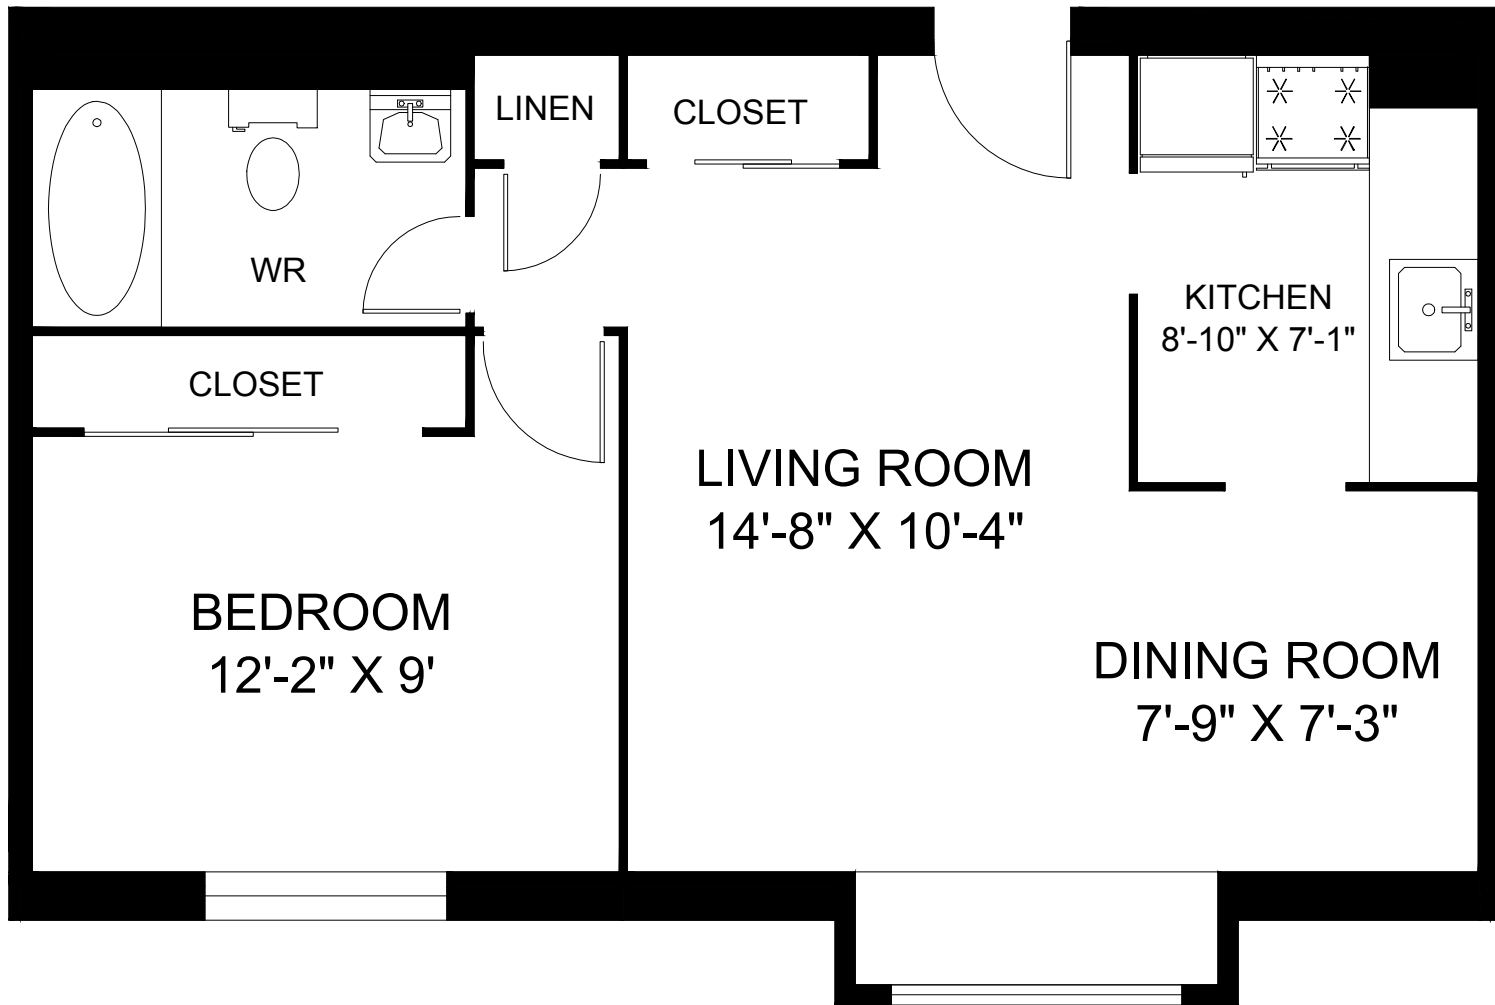

**800 CASTELL ROAD  
KINGSTON, ON**

**1 BEDROOM  
543 SQUARE FEET**

**800 CASTELL ROAD  
KINGSTON, ON**

**1 BEDROOM  
563 SQUARE FEET**

All suite measurements are preliminary based on current building concept and unit configurations and are subject to change.

**800 CASTELL ROAD  
KINGSTON, ON**

**1 BEDROOM  
574 SQUARE FEET**

All suite measurements are preliminary based on current building concept and unit configurations and are subject to change.

**800 CASTELL ROAD  
KINGSTON, ON**

**1 BEDROOM  
592 SQUARE FEET**

All suite measurements are preliminary based on current building concept and unit configurations and are subject to change.