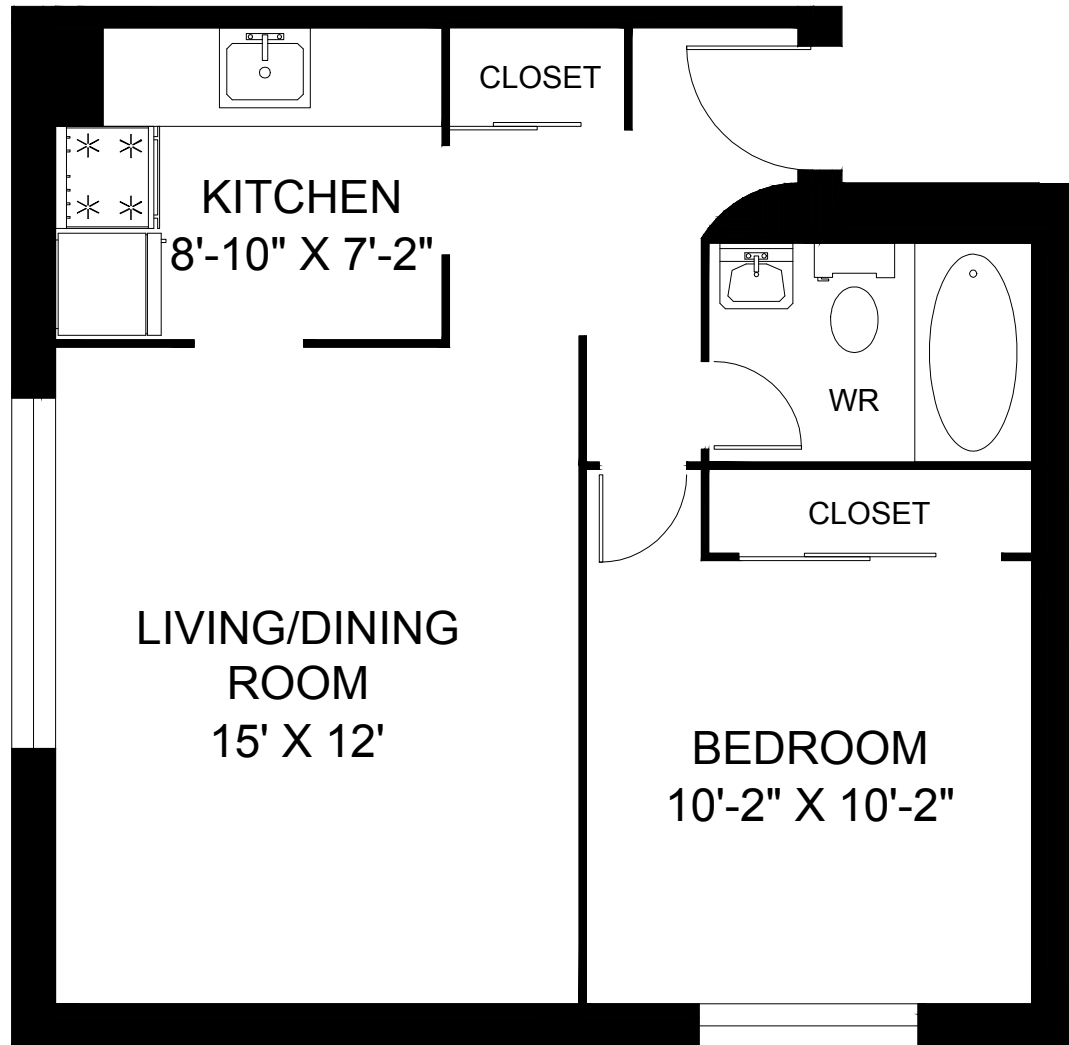

**800 CASTELL ROAD  
KINGSTON, ON**

**1 BEDROOM  
543 SQUARE FEET**

**800 CASTELL ROAD  
KINGSTON, ON**

**1 BEDROOM  
563 SQUARE FEET**

All suite measurements are preliminary based on current building concept and unit configurations and are subject to change.

**800 CASTELL ROAD  
KINGSTON, ON**

**1 BEDROOM  
574 SQUARE FEET**

All suite measurements are preliminary based on current building concept and unit configurations and are subject to change.

**800 CASTELL ROAD  
KINGSTON, ON**

**1 BEDROOM  
592 SQUARE FEET**

All suite measurements are preliminary based on current building concept and unit configurations and are subject to change.