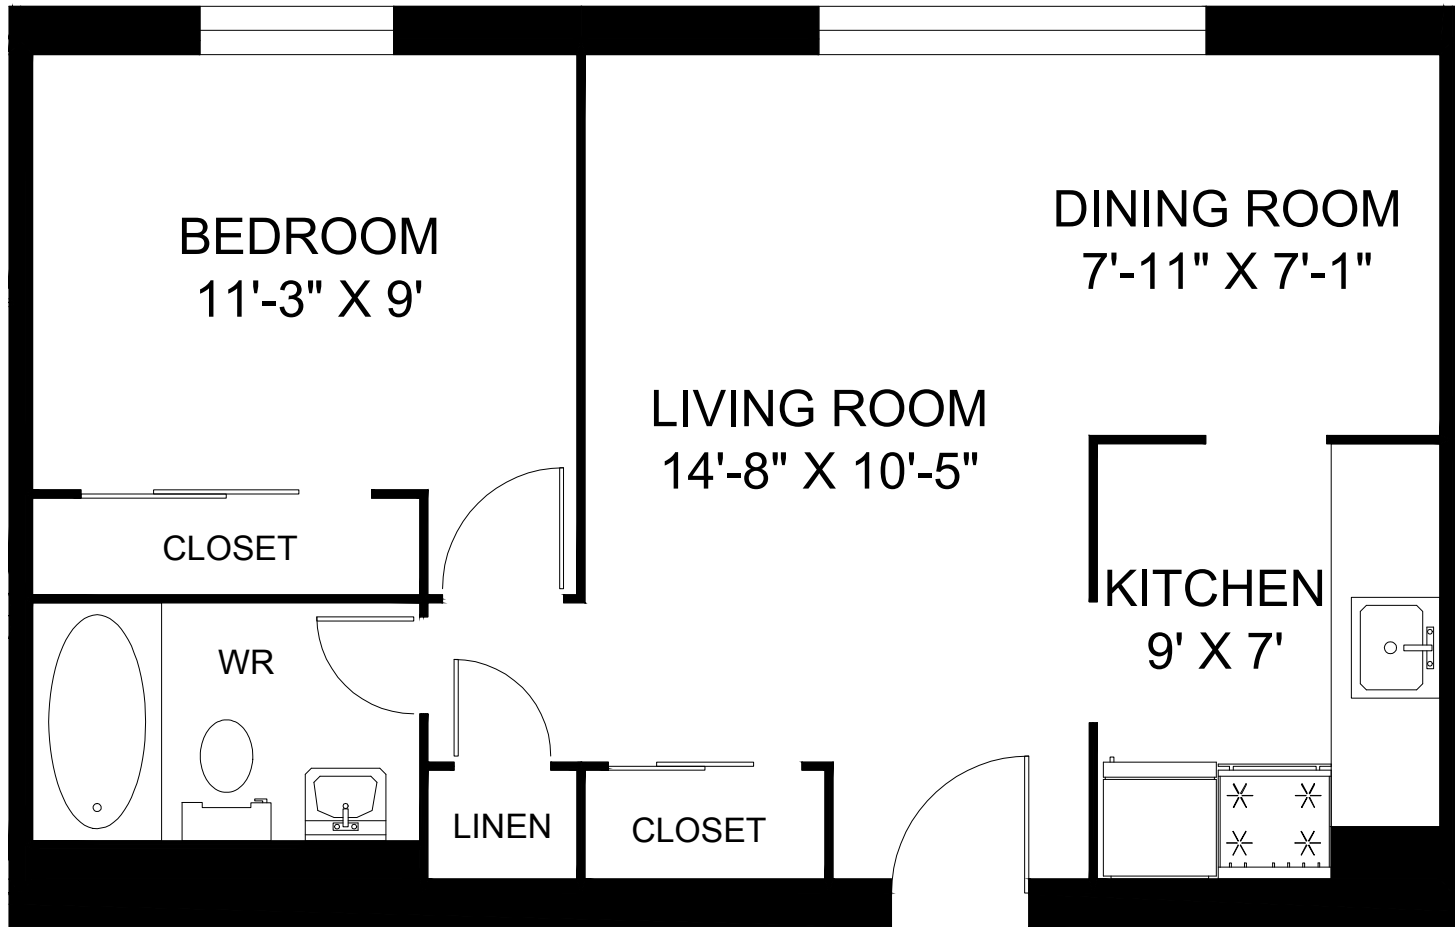

**800 CASTELL ROAD  
KINGSTON, ON**

**1 BEDROOM  
543 SQUARE FEET**

**800 CASTELL ROAD  
KINGSTON, ON**

**1 BEDROOM  
563 SQUARE FEET**

All suite measurements are preliminary based on current building concept and unit configurations and are subject to change.

**800 CASTELL ROAD  
KINGSTON, ON**

**1 BEDROOM  
574 SQUARE FEET**

All suite measurements are preliminary based on current building concept and unit configurations and are subject to change.

**800 CASTELL ROAD  
KINGSTON, ON**

**1 BEDROOM  
592 SQUARE FEET**

All suite measurements are preliminary based on current building concept and unit configurations and are subject to change.