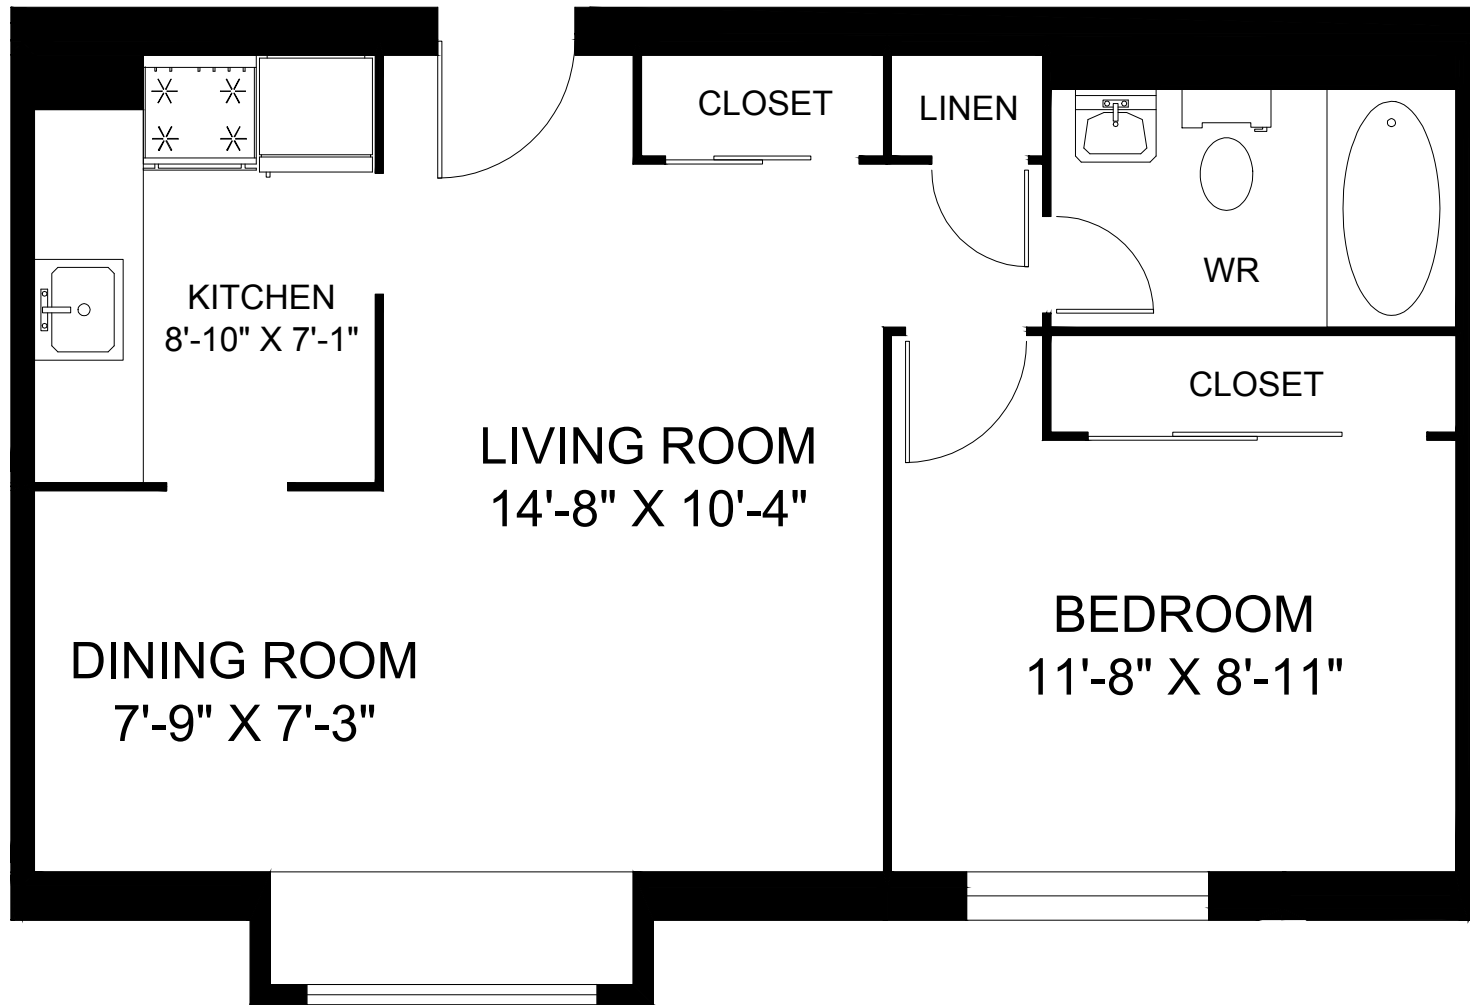

**800 CASTELL ROAD  
KINGSTON, ON**

**1 BEDROOM  
543 SQUARE FEET**

**800 CASTELL ROAD  
KINGSTON, ON**

**1 BEDROOM  
563 SQUARE FEET**

All suite measurements are preliminary based on current building concept and unit configurations and are subject to change.

**800 CASTELL ROAD  
KINGSTON, ON**

**1 BEDROOM  
574 SQUARE FEET**

All suite measurements are preliminary based on current building concept and unit configurations and are subject to change.

**800 CASTELL ROAD  
KINGSTON, ON**

**1 BEDROOM  
592 SQUARE FEET**

All suite measurements are preliminary based on current building concept and unit configurations and are subject to change.