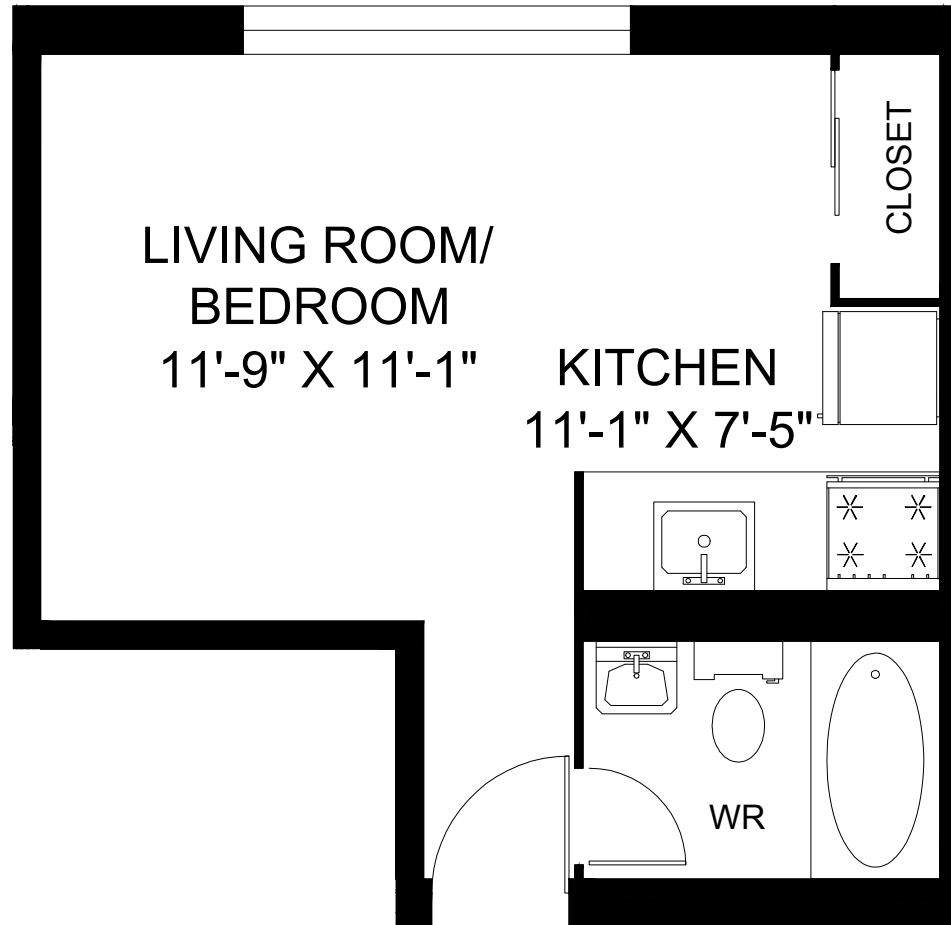

**800 CASTELL ROAD
KINGSTON, ON**

**BACHELOR
284 SQUARE FEET**

**800 CASTELL ROAD
KINGSTON, ON**

**BACHELOR
294 SQUARE FEET**

**800 CASTELL ROAD
KINGSTON, ON**

**BACHELOR
312 SQUARE FEET**

**800 CASTELL ROAD
KINGSTON, ON**

**BACHELOR
332 SQUARE FEET**

All suite measurements are preliminary based on current building concept and unit configurations and are subject to change.

**800 CASTELL ROAD
KINGSTON, ON**

**BACHELOR
344 SQUARE FEET**

**800 CASTELL ROAD
KINGSTON, ON**

**BACHELOR
419 SQUARE FEET**

**800 CASTELL ROAD
KINGSTON, ON**

**BACHELOR
425 SQUARE FEET**

**800 CASTELL ROAD
KINGSTON, ON**

**BACHELOR
481 SQUARE FEET**