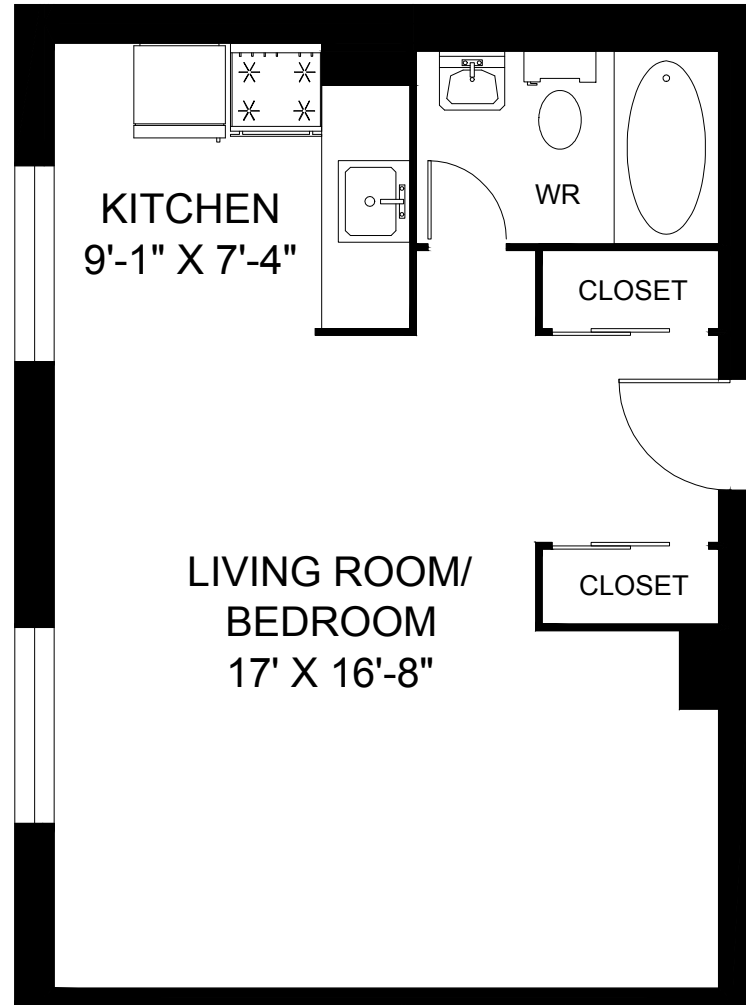

**800 CASTELL ROAD
KINGSTON, ON**

**BACHELOR
284 SQUARE FEET**

**800 CASTELL ROAD
KINGSTON, ON**

**BACHELOR
294 SQUARE FEET**

**800 CASTELL ROAD
KINGSTON, ON**

**BACHELOR
312 SQUARE FEET**

**800 CASTELL ROAD
KINGSTON, ON**

**BACHELOR
332 SQUARE FEET**

All suite measurements are preliminary based on current building concept and unit configurations and are subject to change.

**800 CASTELL ROAD
KINGSTON, ON**

**BACHELOR
344 SQUARE FEET**

**800 CASTELL ROAD
KINGSTON, ON**

**BACHELOR
419 SQUARE FEET**

**800 CASTELL ROAD
KINGSTON, ON**

**BACHELOR
425 SQUARE FEET**

**800 CASTELL ROAD
KINGSTON, ON**

**BACHELOR
481 SQUARE FEET**