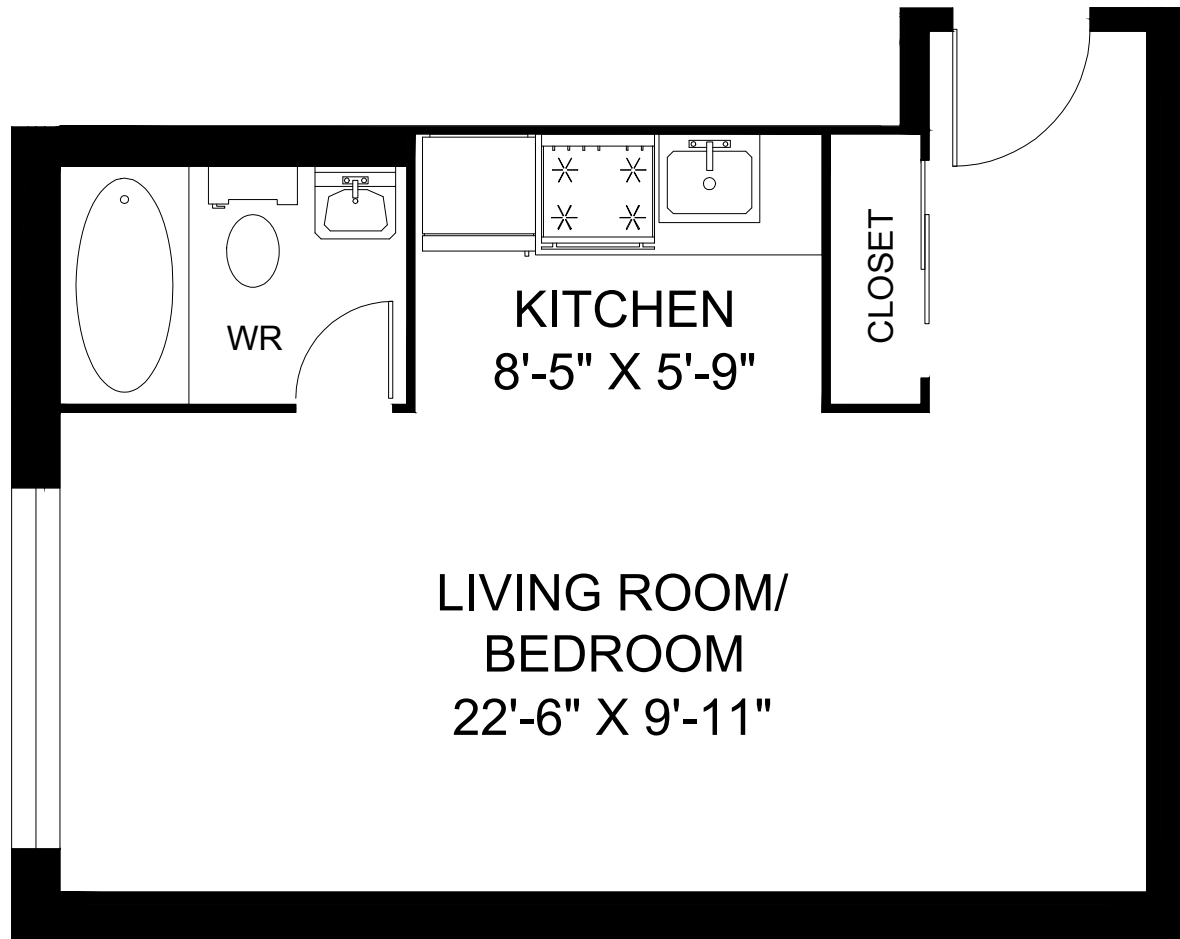

**800 CASTELL ROAD
KINGSTON, ON**

**BACHELOR
284 SQUARE FEET**

**800 CASTELL ROAD
KINGSTON, ON**

**BACHELOR
294 SQUARE FEET**

**800 CASTELL ROAD
KINGSTON, ON**

**BACHELOR
312 SQUARE FEET**

**800 CASTELL ROAD
KINGSTON, ON**

**BACHELOR
332 SQUARE FEET**

All suite measurements are preliminary based on current building concept and unit configurations and are subject to change.

**800 CASTELL ROAD
KINGSTON, ON**

**BACHELOR
344 SQUARE FEET**

**800 CASTELL ROAD
KINGSTON, ON**

**BACHELOR
419 SQUARE FEET**

**800 CASTELL ROAD
KINGSTON, ON**

**BACHELOR
425 SQUARE FEET**

**800 CASTELL ROAD
KINGSTON, ON**

**BACHELOR
481 SQUARE FEET**