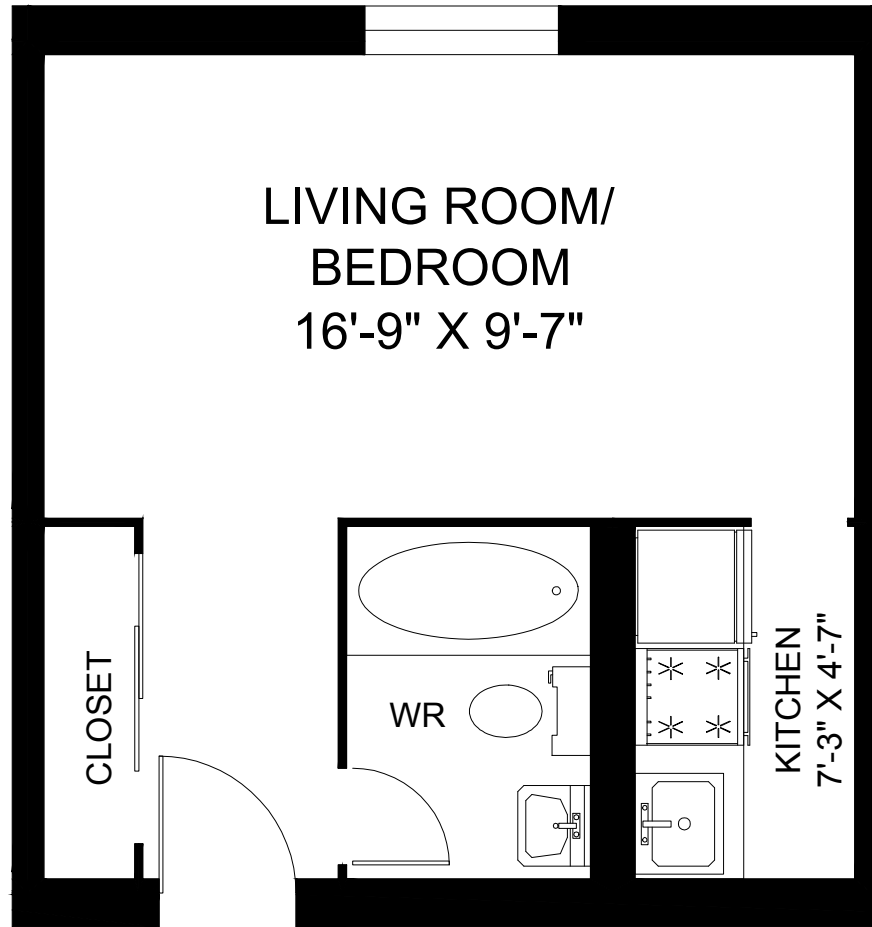

**800 CASTELL ROAD
KINGSTON, ON**

**BACHELOR
284 SQUARE FEET**

**800 CASTELL ROAD
KINGSTON, ON**

**BACHELOR
294 SQUARE FEET**

**800 CASTELL ROAD
KINGSTON, ON**

**BACHELOR
312 SQUARE FEET**

**800 CASTELL ROAD
KINGSTON, ON**

**BACHELOR
332 SQUARE FEET**

All suite measurements are preliminary based on current building concept and unit configurations and are subject to change.

**800 CASTELL ROAD
KINGSTON, ON**

**BACHELOR
344 SQUARE FEET**

**800 CASTELL ROAD
KINGSTON, ON**

**BACHELOR
419 SQUARE FEET**

**800 CASTELL ROAD
KINGSTON, ON**

**BACHELOR
425 SQUARE FEET**

**800 CASTELL ROAD
KINGSTON, ON**

**BACHELOR
481 SQUARE FEET**