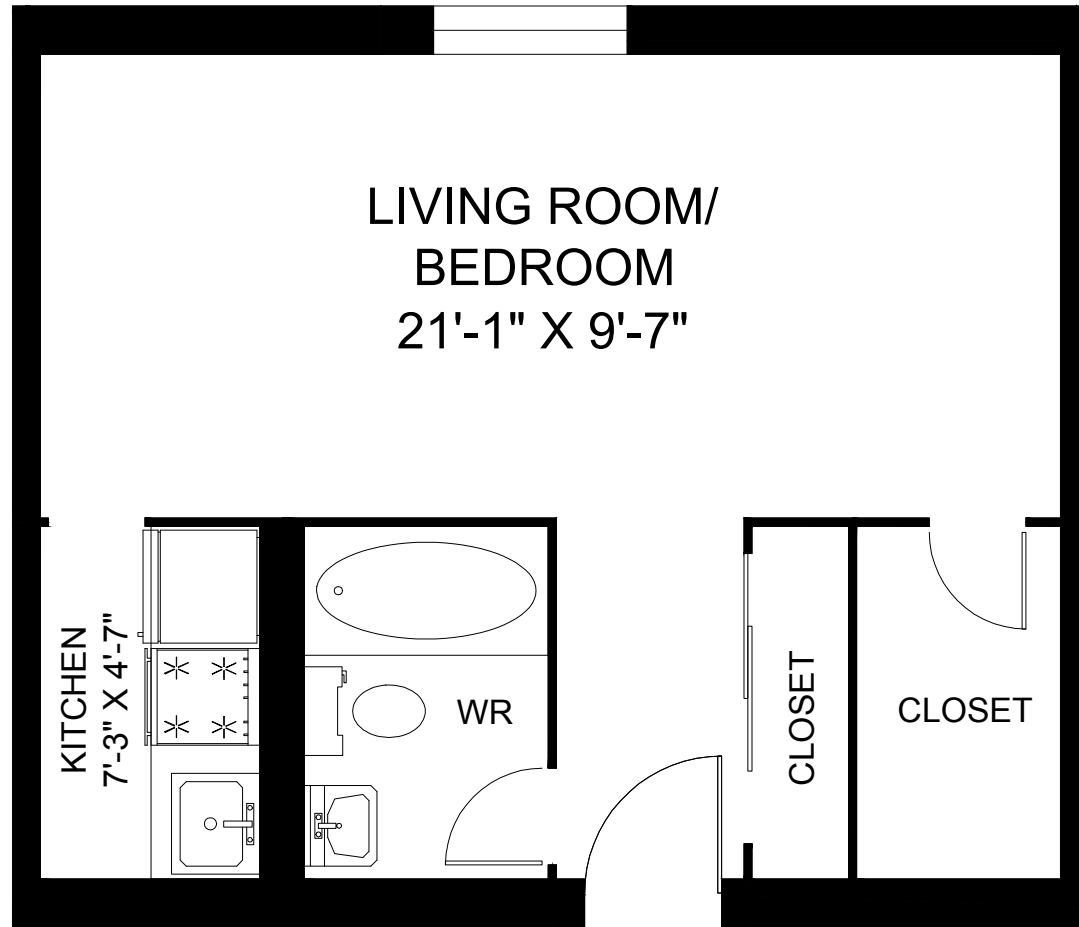

**800 CASTELL ROAD
KINGSTON, ON**

**BACHELOR
284 SQUARE FEET**

**800 CASTELL ROAD
KINGSTON, ON**

**BACHELOR
294 SQUARE FEET**

**800 CASTELL ROAD
KINGSTON, ON**

**BACHELOR
312 SQUARE FEET**

**800 CASTELL ROAD
KINGSTON, ON**

**BACHELOR
332 SQUARE FEET**

All suite measurements are preliminary based on current building concept and unit configurations and are subject to change.

**800 CASTELL ROAD
KINGSTON, ON**

**BACHELOR
344 SQUARE FEET**

**800 CASTELL ROAD
KINGSTON, ON**

**BACHELOR
419 SQUARE FEET**

**800 CASTELL ROAD
KINGSTON, ON**

**BACHELOR
425 SQUARE FEET**

**800 CASTELL ROAD
KINGSTON, ON**

**BACHELOR
481 SQUARE FEET**