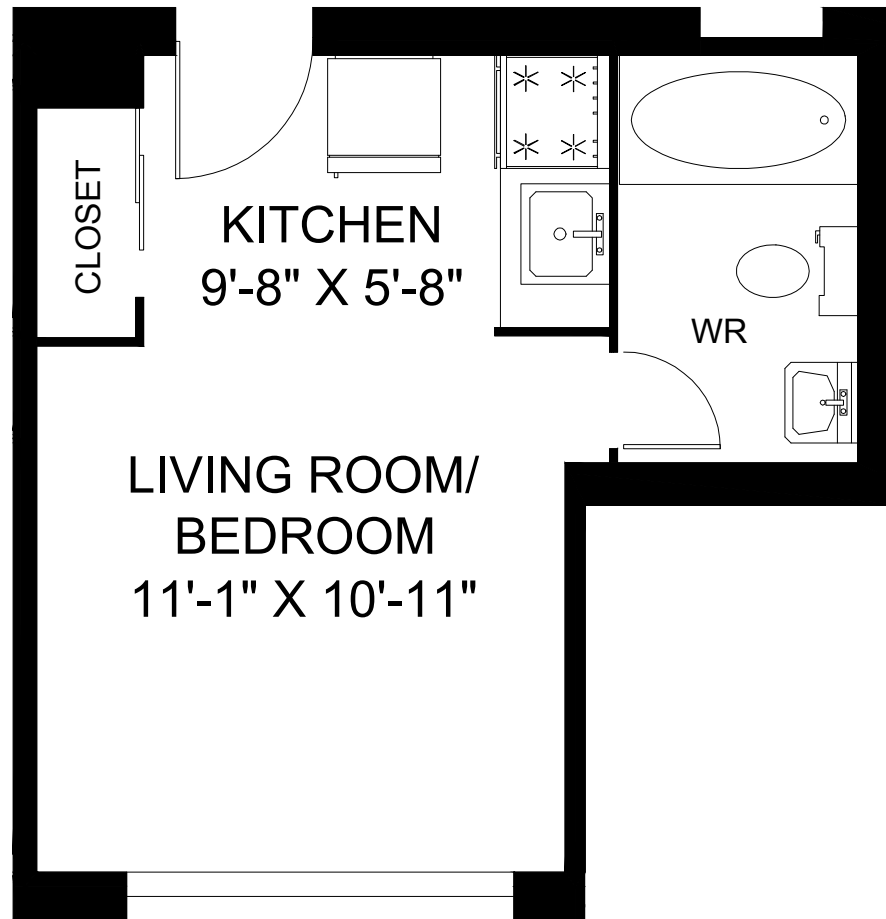

**800 CASTELL ROAD
KINGSTON, ON**

**BACHELOR
284 SQUARE FEET**

**800 CASTELL ROAD
KINGSTON, ON**

**BACHELOR
294 SQUARE FEET**

**800 CASTELL ROAD
KINGSTON, ON**

**BACHELOR
312 SQUARE FEET**

**800 CASTELL ROAD
KINGSTON, ON**

**BACHELOR
332 SQUARE FEET**

All suite measurements are preliminary based on current building concept and unit configurations and are subject to change.

**800 CASTELL ROAD
KINGSTON, ON**

**BACHELOR
344 SQUARE FEET**

**800 CASTELL ROAD
KINGSTON, ON**

**BACHELOR
419 SQUARE FEET**

**800 CASTELL ROAD
KINGSTON, ON**

**BACHELOR
425 SQUARE FEET**

**800 CASTELL ROAD
KINGSTON, ON**

**BACHELOR
481 SQUARE FEET**