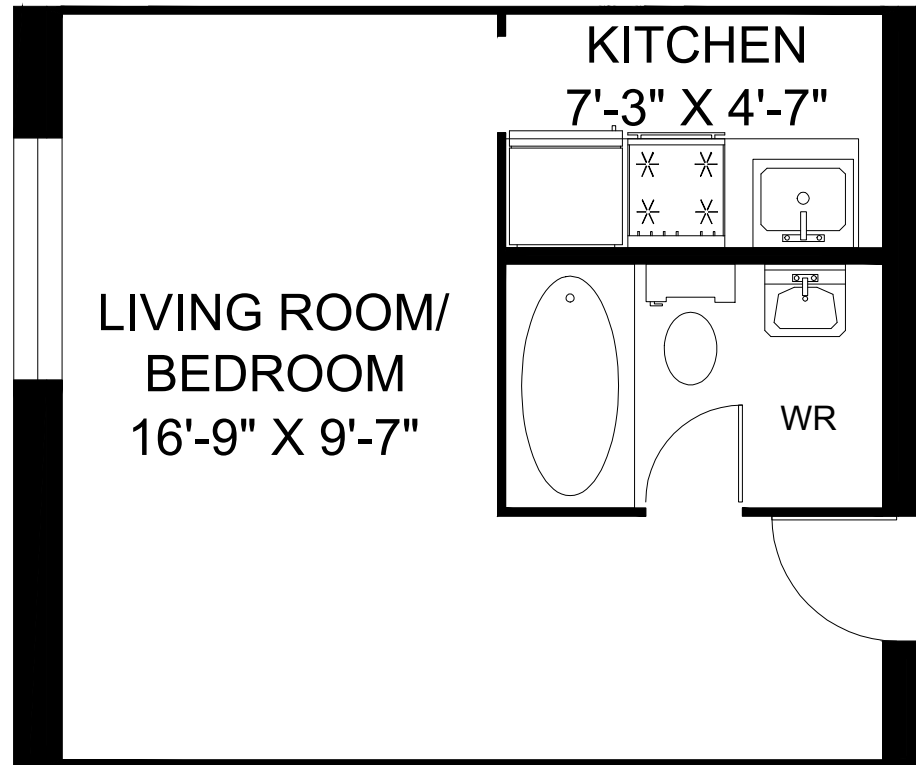

**800 CASTELL ROAD
KINGSTON, ON**

**BACHELOR
284 SQUARE FEET**

**800 CASTELL ROAD
KINGSTON, ON**

**BACHELOR
294 SQUARE FEET**

**800 CASTELL ROAD
KINGSTON, ON**

**BACHELOR
312 SQUARE FEET**

**800 CASTELL ROAD
KINGSTON, ON**

**BACHELOR
332 SQUARE FEET**

All suite measurements are preliminary based on current building concept and unit configurations and are subject to change.

**800 CASTELL ROAD
KINGSTON, ON**

**BACHELOR
344 SQUARE FEET**

**800 CASTELL ROAD
KINGSTON, ON**

**BACHELOR
419 SQUARE FEET**

**800 CASTELL ROAD
KINGSTON, ON**

**BACHELOR
425 SQUARE FEET**

**800 CASTELL ROAD
KINGSTON, ON**

**BACHELOR
481 SQUARE FEET**