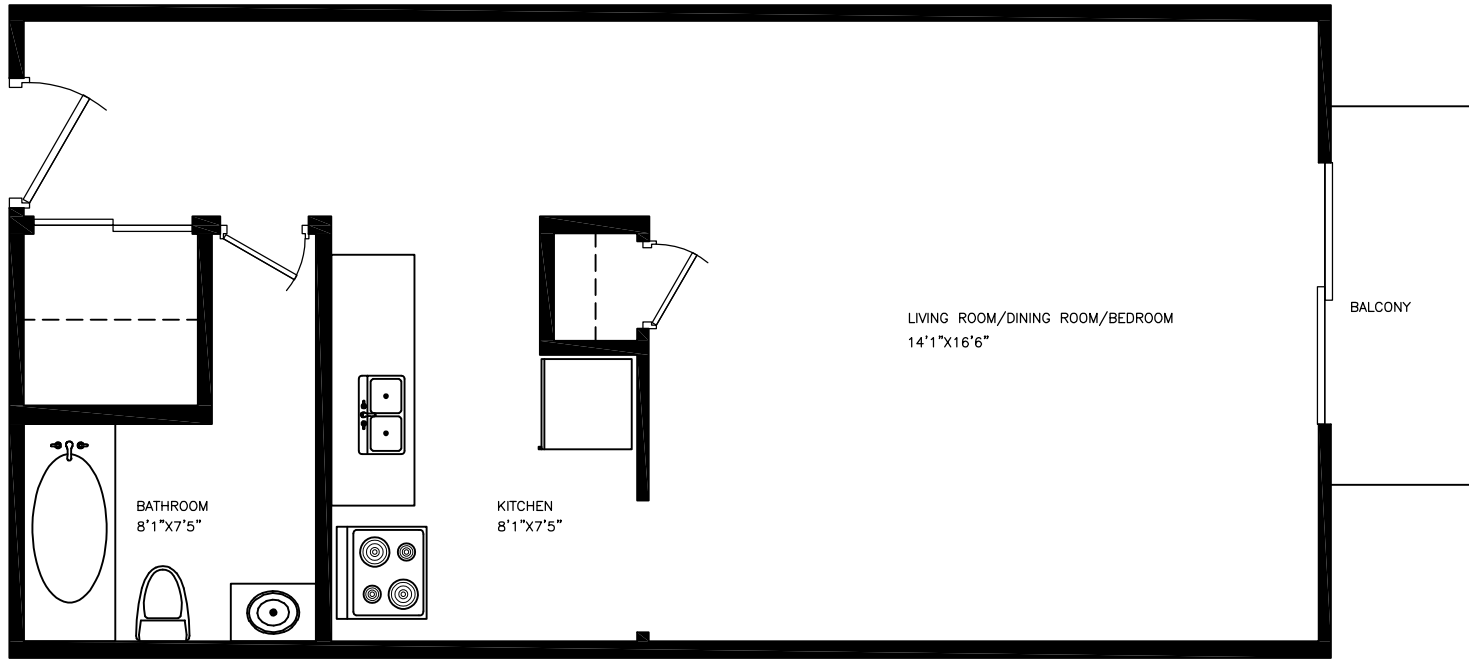

Disclaimer: This floor plan is for illustrative purposes and is intended to be used as a guide only. While every effort has been made to ensure its accuracy, all dimensions are estimates based on development plans and are subject to change. Measurements may not be exact.

## 32 Dawson Road

Bachelor  
Approx. 375 sq ft

Disclaimer: This floor plan is for illustrative purposes and is intended to be used as a guide only. While every effort has been made to ensure its accuracy, all dimensions are estimates based on development plans and are subject to change. Measurements may not be exact.

## 32 Dawson Road

Bachelor  
Approx. 420 sq ft