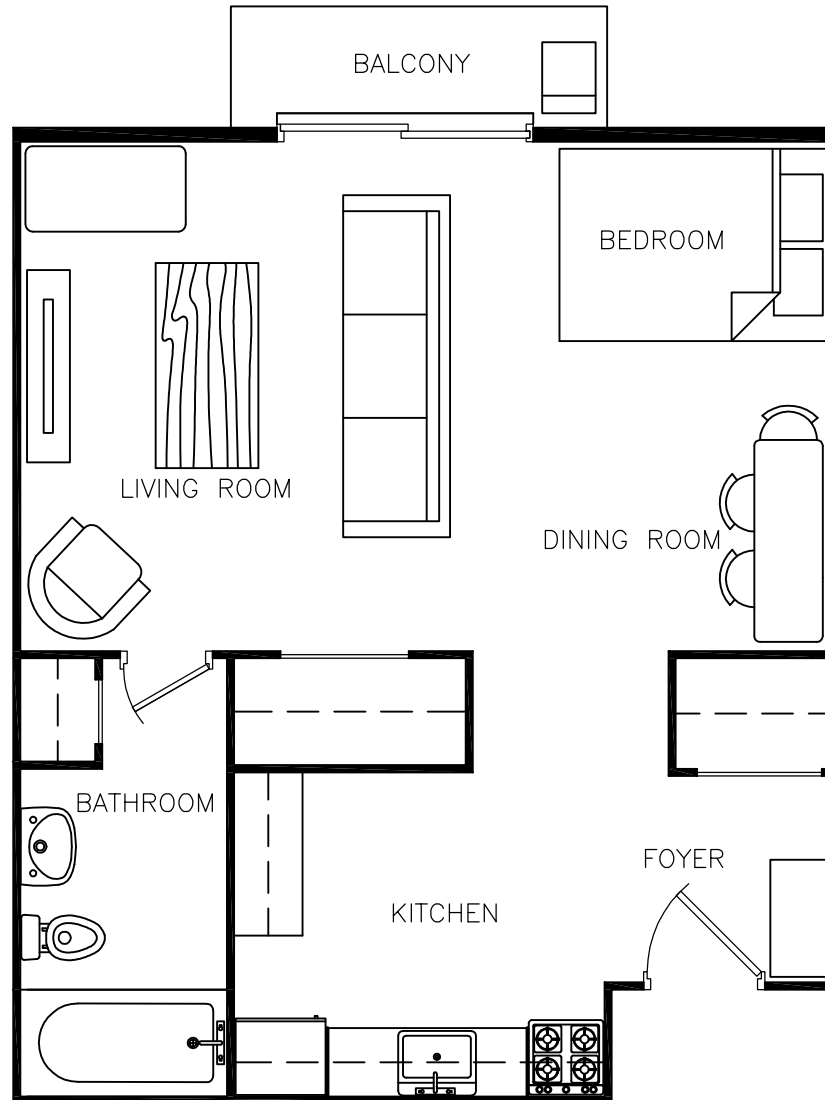

Disclaimer: This floor plan is for illustrative purposes and is intended to be used as a guide only. While every effort has been made to ensure its accuracy, measurements may not be exact.

38 Dawson Road

Bachelor
Approx. 344 sq ft

Disclaimer: This floor plan is for illustrative purposes and is intended to be used as a guide only. While every effort has been made to ensure its accuracy, measurements may not be exact.

38 Dawson Road

Bachelor
Approx. 410 sq ft