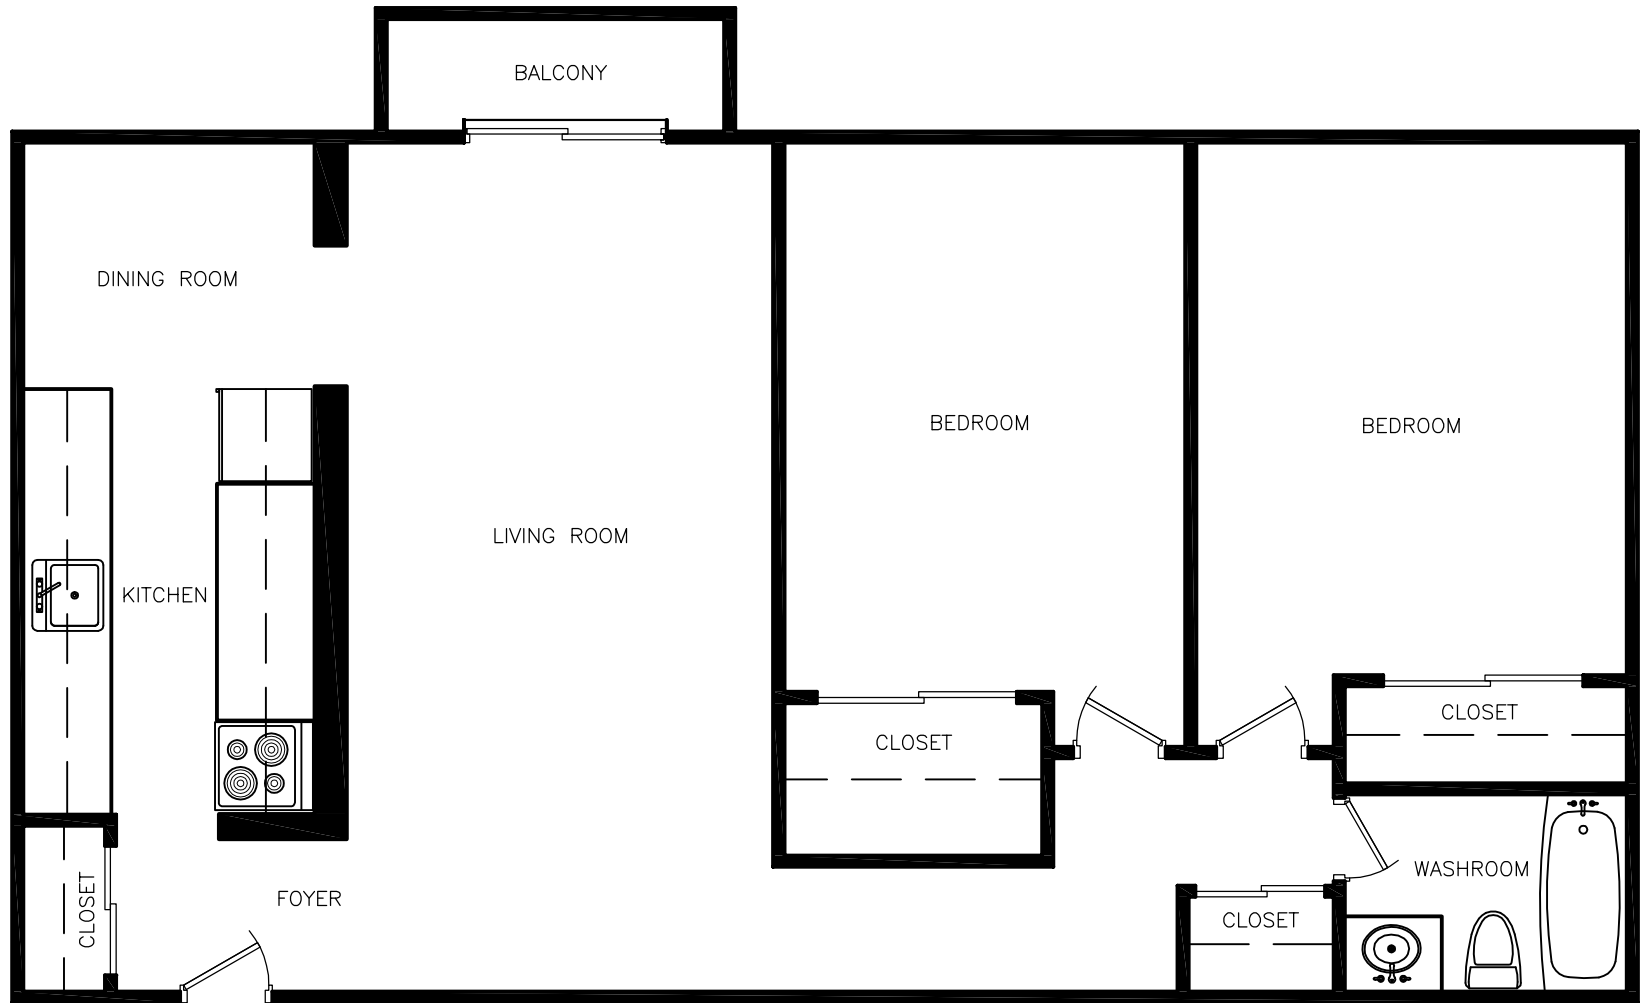

Disclaimer: This floor plan is for illustrative purposes and is intended to be used as a guide only. While every effort has been made to ensure its accuracy, measurements may not be exact.

156 Egremont Street

2 Bedroom
Approx. 717 sq ft

2 BEDROOM - 829 SQ.FT

Disclaimer: This floor plan is for illustrative purposes and is intended to be used as a guide only. While every effort has been made to ensure its accuracy, measurements may not be exact.

156 Egremont Street

2 Bedroom
Approx. 829 sq ft

Disclaimer: This floor plan is for illustrative purposes and is intended to be used as a guide only. While every effort has been made to ensure its accuracy, measurements may not be exact.

156 Egremont Street

2 Bedroom
Approx. 849 sq ft