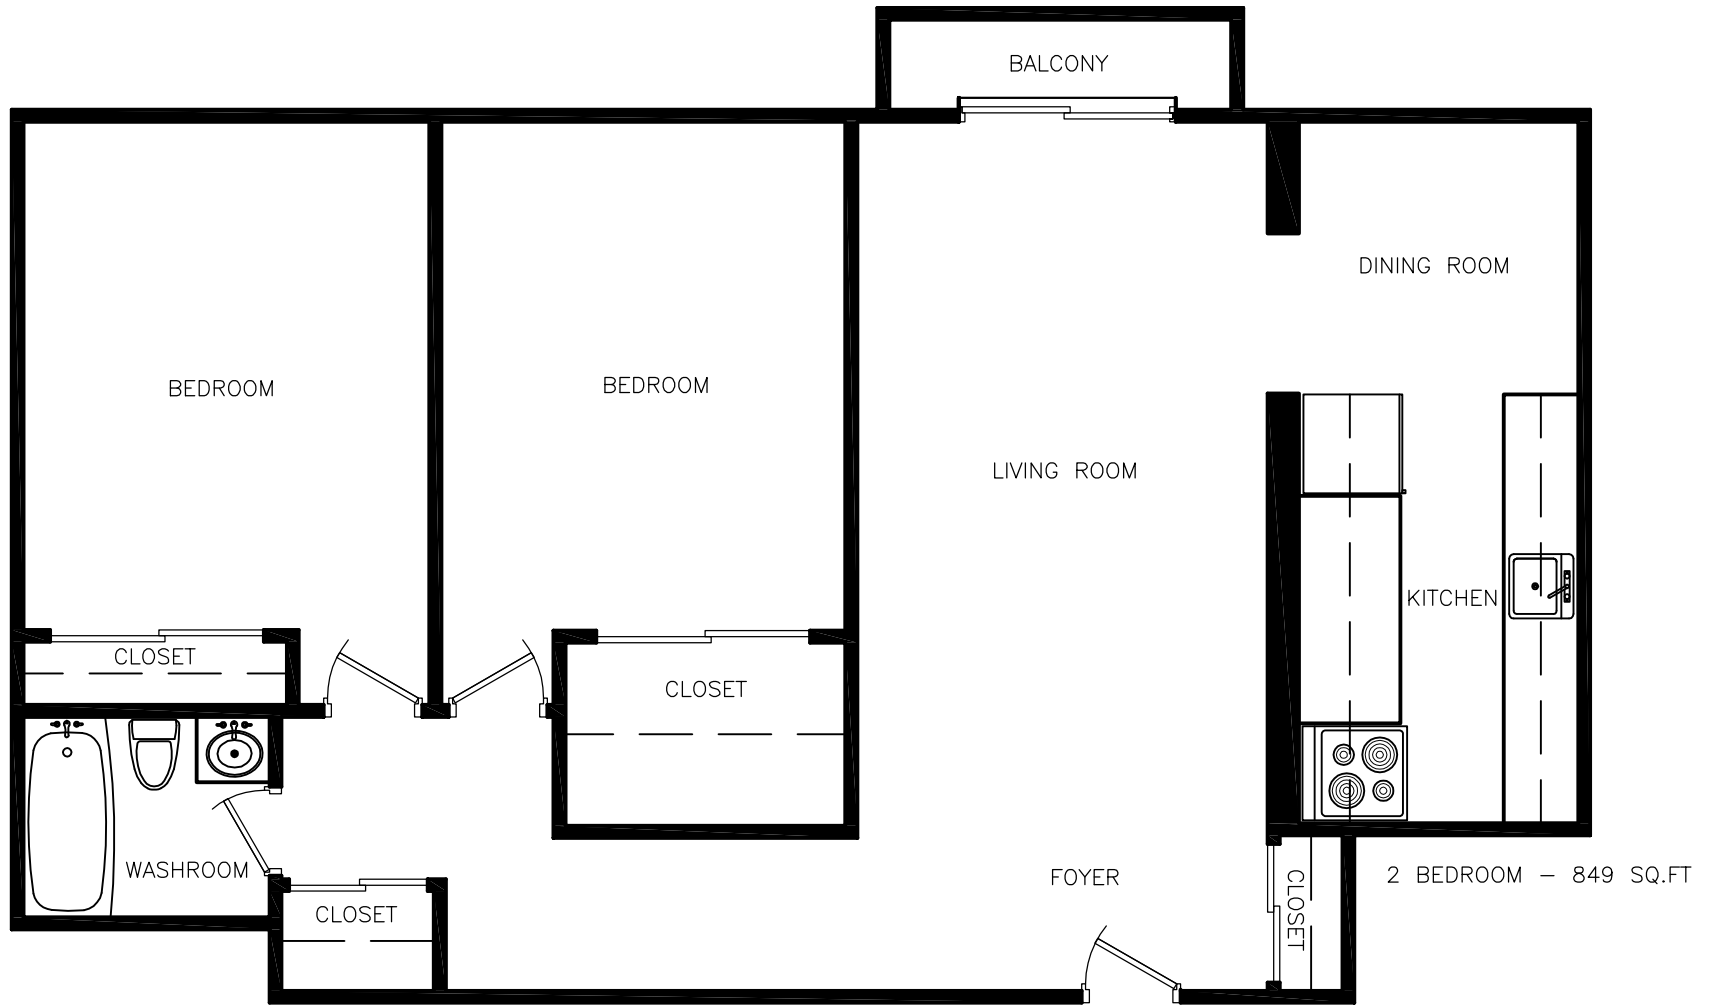

Disclaimer: This floor plan is for illustrative purposes and is intended to be used as a guide only. While every effort has been made to ensure its accuracy, measurements may not be exact.

156 Egremont Street

2 Bedroom
Approx. 717 sq ft

2 BEDROOM - 829 SQ.FT

Disclaimer: This floor plan is for illustrative purposes and is intended to be used as a guide only. While every effort has been made to ensure its accuracy, measurements may not be exact.

156 Egremont Street

2 Bedroom
Approx. 829 sq ft

Disclaimer: This floor plan is for illustrative purposes and is intended to be used as a guide only. While every effort has been made to ensure its accuracy, measurements may not be exact.

156 Egremont Street

2 Bedroom
Approx. 849 sq ft