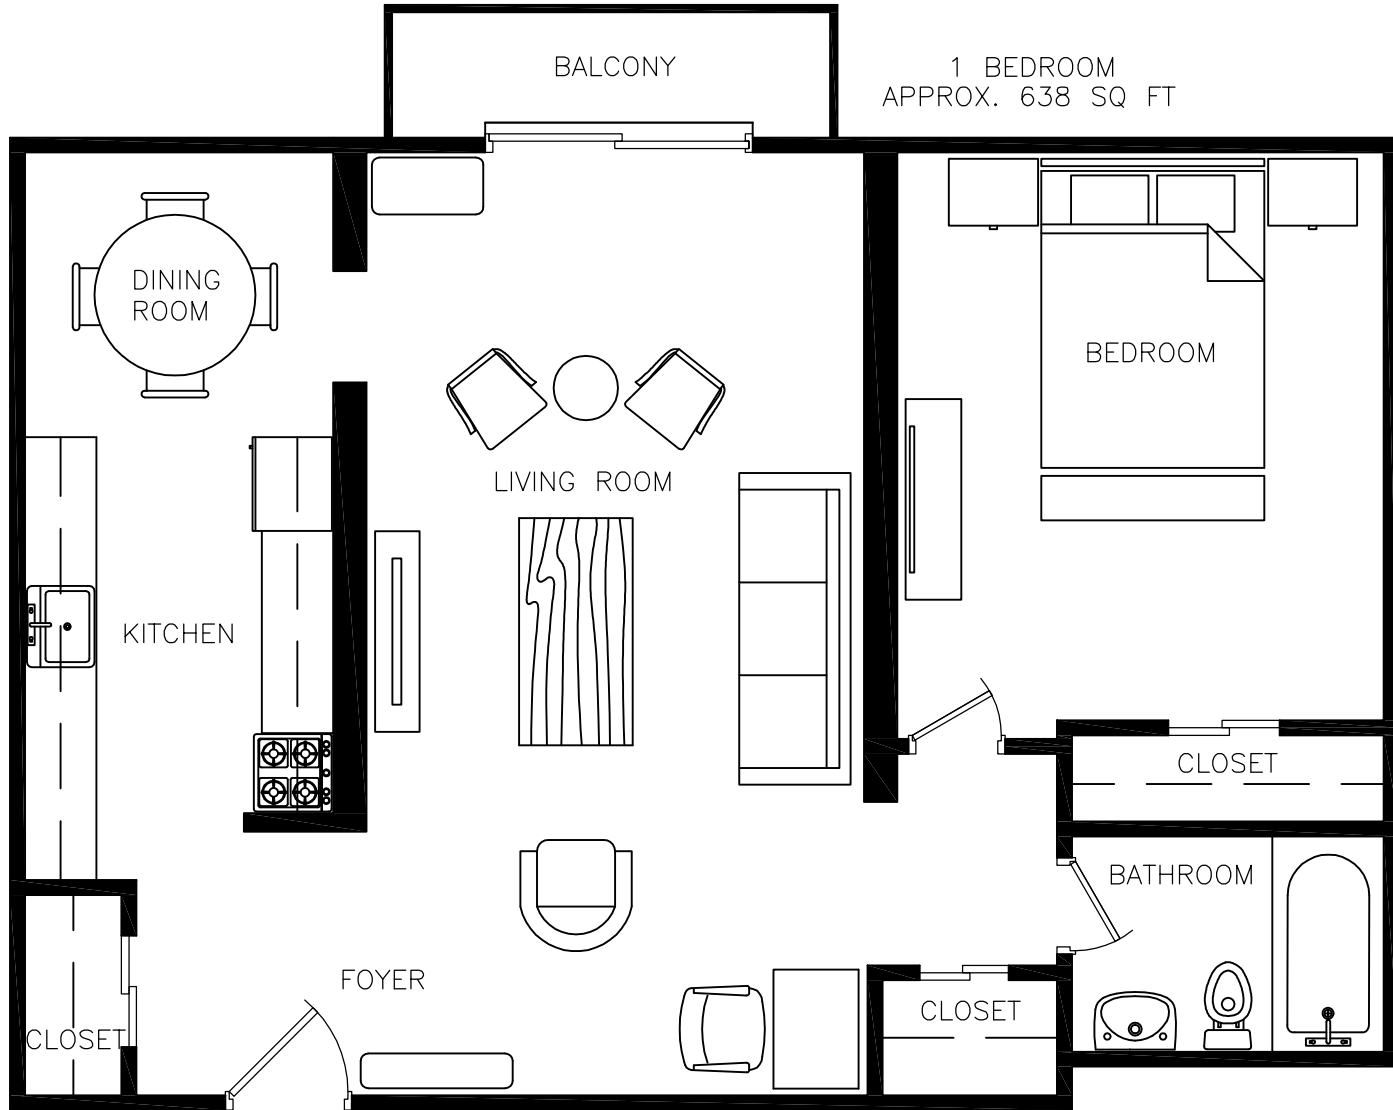

1A

1 BEDROOM  
APPROX. 638 SQ FT

Disclaimer: This floor plan is for illustrative purposes and is intended to be used as a guide only. While every effort has been made to ensure its accuracy, measurements may not be exact.

## 380 Forfar Street

1 Bedroom  
Approx. 638 sq ft