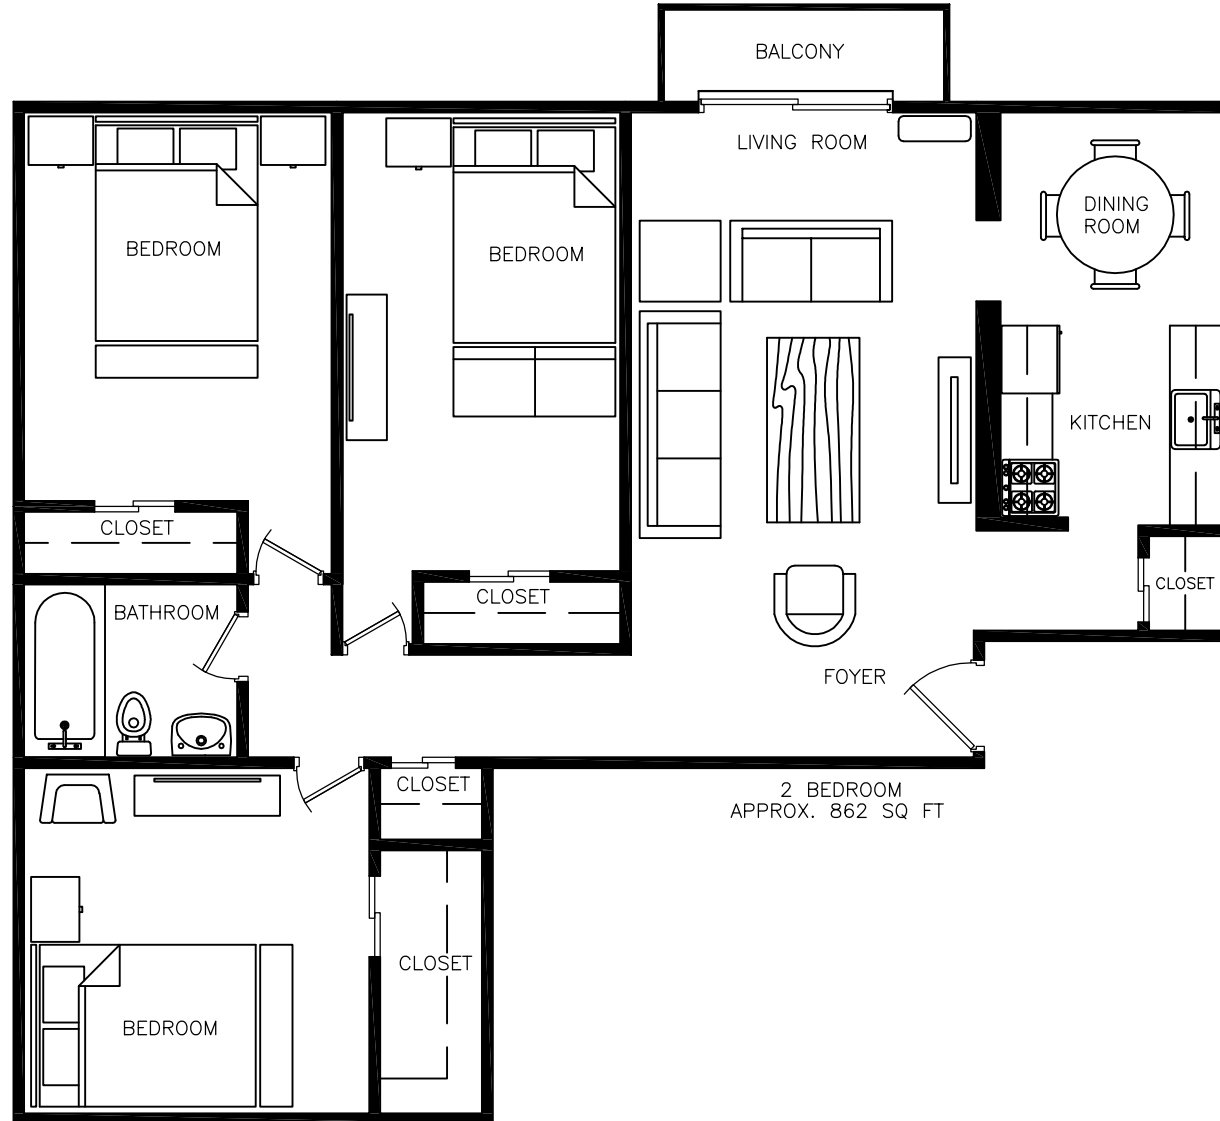

Disclaimer: This floor plan is for illustrative purposes and is intended to be used as a guide only. While every effort has been made to ensure its accuracy, measurements may not be exact.

380 Forfar Street

2 Bedroom
Approx. 753 sq ft

Disclaimer: This floor plan is for illustrative purposes and is intended to be used as a guide only. While every effort has been made to ensure its accuracy, measurements may not be exact.

380 Forfar Street

2 Bedroom
Approx. 862 sq ft