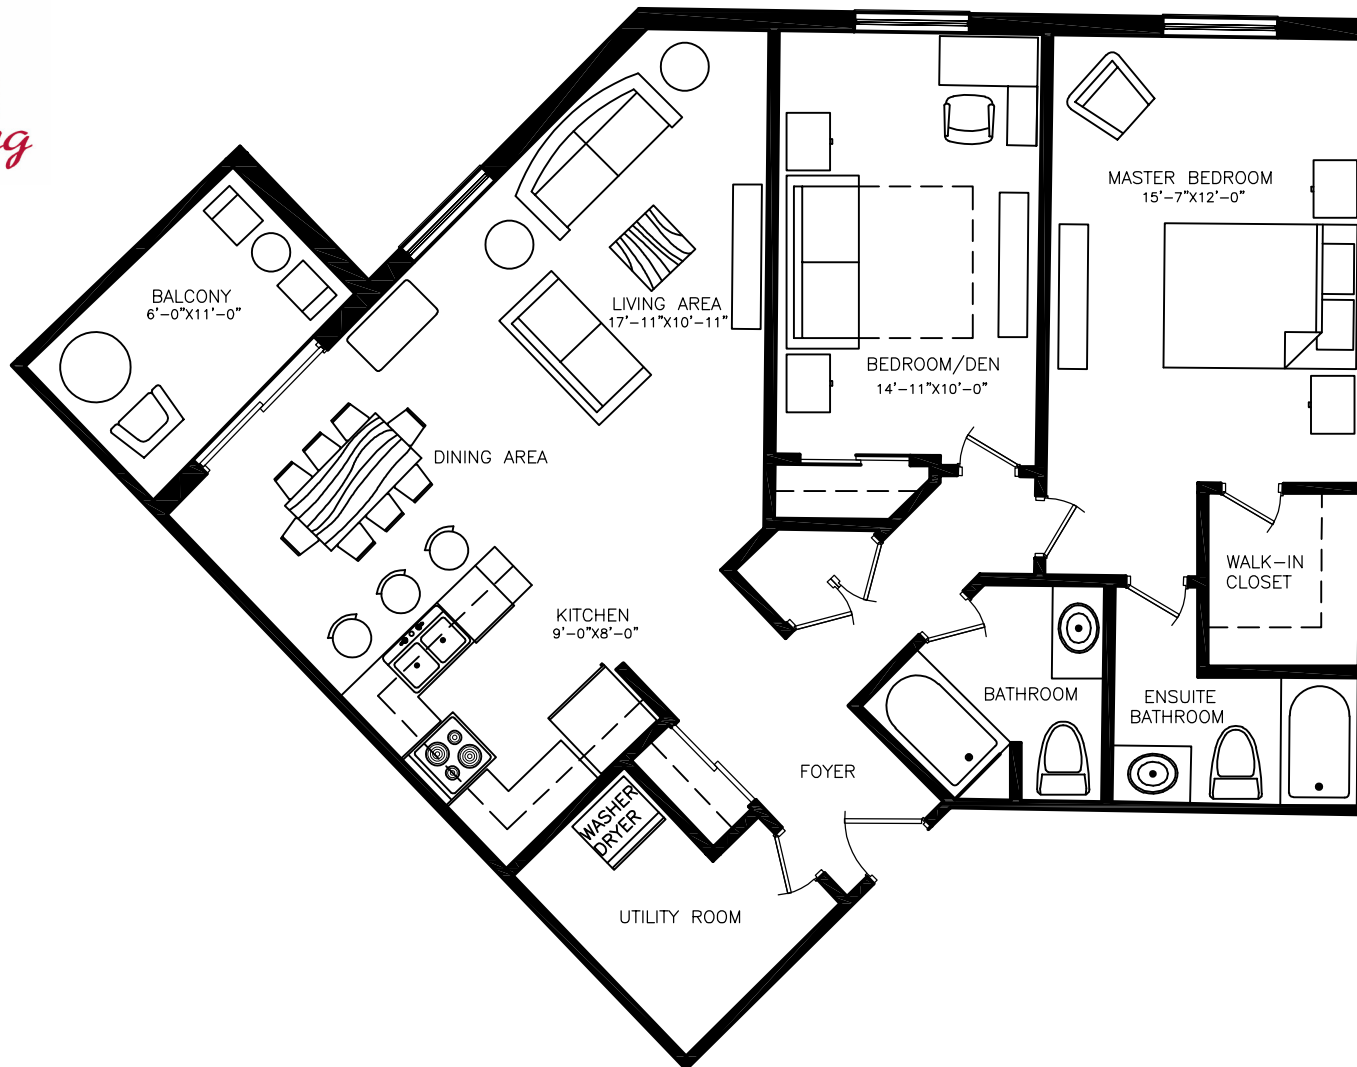

2 Bedrooms
Approx. 1032 sq ft

Disclaimer: This floor plan is for illustrative purposes and is intended to be used as a guide only. While every effort has been made to ensure its accuracy, measurements may not be exact.

6515 McLeod Road

2 Bedrooms
Approx. 1102 sq ft

Disclaimer: This floor plan is for illustrative purposes and is intended to be used as a guide only. While every effort has been made to ensure its accuracy, measurements may not be exact.

6515 McLeod

2 Bedrooms

Approx. 1166 sq ft

Disclaimer: This floor plan is for illustrative purposes and is intended to be used as a guide only. While every effort has been made to ensure its accuracy, measurements may not be exact.

6515 McLeod Road

2 Bedrooms
Approx. 1197 sq ft