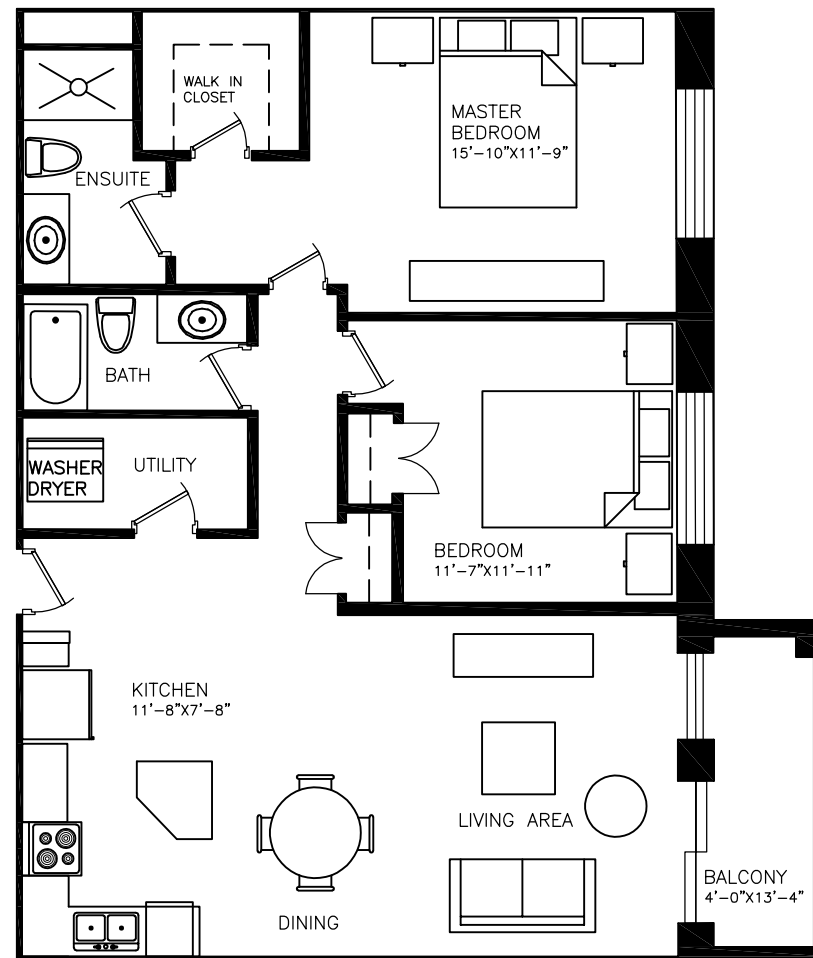

Disclaimer: This floor plan is for illustrative purposes and is intended to be used as a guide only. While every effort has been made to ensure its accuracy, measurements may not be exact.

6515 McLeod Road

2 Bedrooms
Approx. 1032 sq ft

Disclaimer: This floor plan is for illustrative purposes and is intended to be used as a guide only. While every effort has been made to ensure its accuracy, measurements may not be exact.

6515 McLeod Road

2 Bedrooms
Approx. 1102 sq ft

Disclaimer: This floor plan is for illustrative purposes and is intended to be used as a guide only. While every effort has been made to ensure its accuracy, measurements may not be exact.

6515 McLeod

2 Bedrooms

Approx. 1166 sq ft

Disclaimer: This floor plan is for illustrative purposes and is intended to be used as a guide only. While every effort has been made to ensure its accuracy, measurements may not be exact.