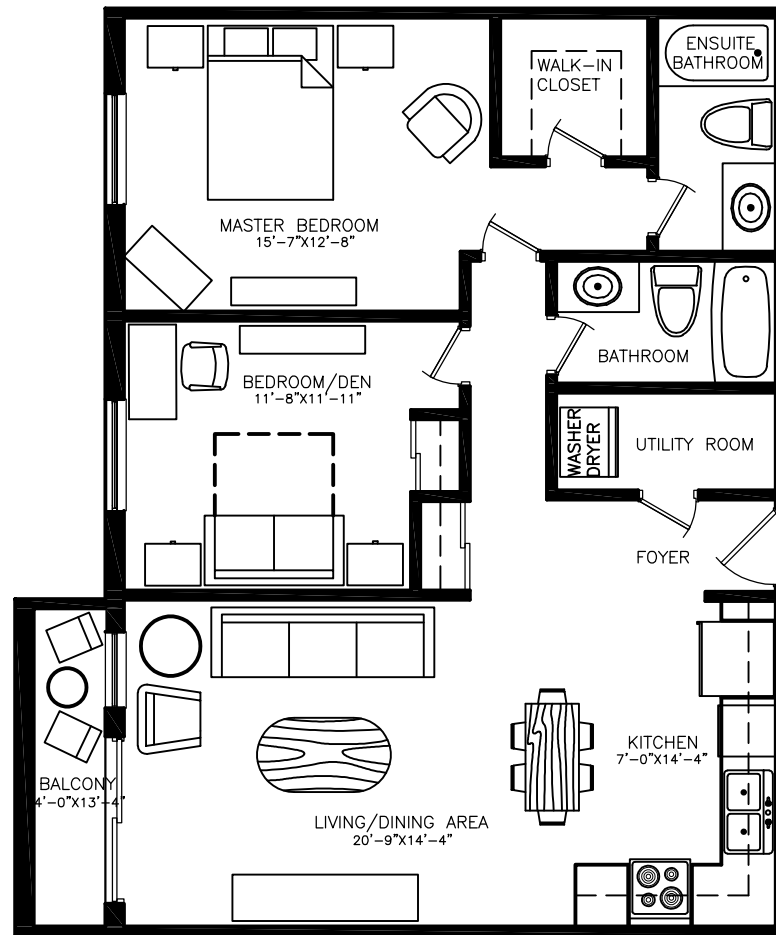

Disclaimer: This floor plan is for illustrative purposes and is intended to be used as a guide only. While every effort has been made to ensure its accuracy, measurements may not be exact.

6515 McLeod Road

2 Bedrooms
Approx. 1032 sq ft

Disclaimer: This floor plan is for illustrative purposes and is intended to be used as a guide only. While every effort has been made to ensure its accuracy, measurements may not be exact.

6515 McLeod Road

2 Bedrooms
Approx. 1102 sq ft

Disclaimer: This floor plan is for illustrative purposes and is intended to be used as a guide only. While every effort has been made to ensure its accuracy, measurements may not be exact.

6515 McLeod

2 Bedrooms

Approx. 1166 sq ft

Disclaimer: This floor plan is for illustrative purposes and is intended to be used as a guide only. While every effort has been made to ensure its accuracy, measurements may not be exact.