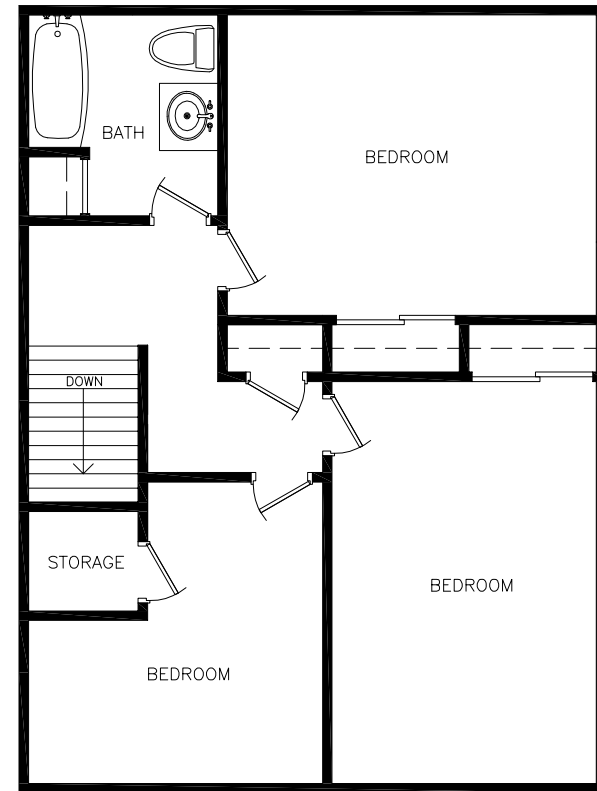

8324 RIVERSIDE – TOWNHOUSE – 3 BED – 1ST – 540 SQ.FT

8324 RIVERSIDE – TOWNHOUSE – 3 BED – 2ND – 540 SQ.FT

Disclaimer: This floor plan is for illustrative purposes and is intended to be used as a guide only. While every effort has been made to ensure its accuracy, measurements may not be exact.

## 8324 Riverside

3 Bedroom  
Approx. 1080 sq ft

8312 RIVERSIDE – TOWNHOUSE – 3 BED – 1ST – 605 SQ.FT

8312 RIVERSIDE – TOWNHOUSE – 3 BED – 2ND – 605 SQ.FT

Disclaimer: This floor plan is for illustrative purposes and is intended to be used as a guide only. While every effort has been made to ensure its accuracy, measurements may not be exact.

## 8312 Riverside

3 Bedroom  
Approx. 1210 sq ft