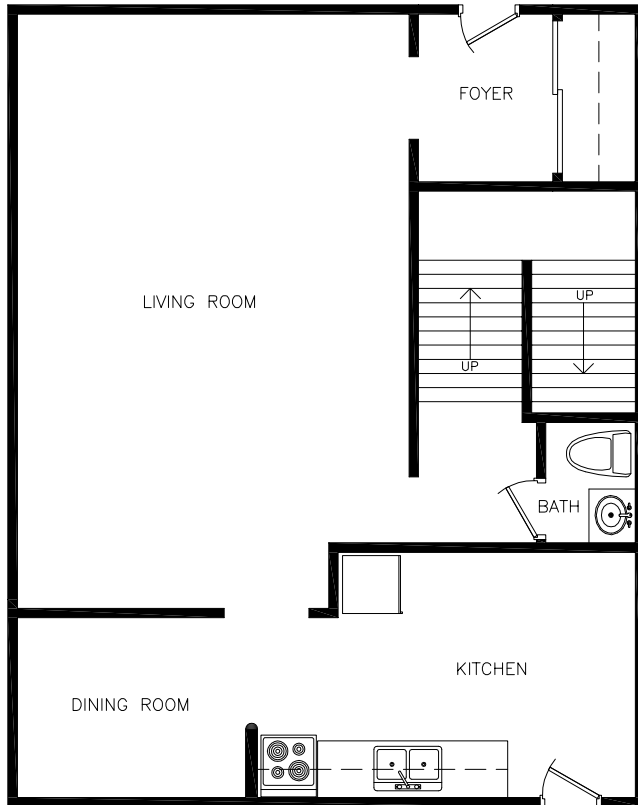

8324 RIVERSIDE – TOWNHOUSE – 3 BED – 1ST – 540 SQ.FT

8324 RIVERSIDE – TOWNHOUSE – 3 BED – 2ND – 540 SQ.FT

Disclaimer: This floor plan is for illustrative purposes and is intended to be used as a guide only. While every effort has been made to ensure its accuracy, measurements may not be exact.

## 8324 Riverside

3 Bedroom  
Approx. 1080 sq ft

8312 RIVERSIDE – TOWNHOUSE – 3 BED – 1ST – 605 SQ.FT

8312 RIVERSIDE – TOWNHOUSE – 3 BED – 2ND – 605 SQ.FT

Disclaimer: This floor plan is for illustrative purposes and is intended to be used as a guide only. While every effort has been made to ensure its accuracy, measurements may not be exact.

## 8312 Riverside

3 Bedroom  
Approx. 1210 sq ft