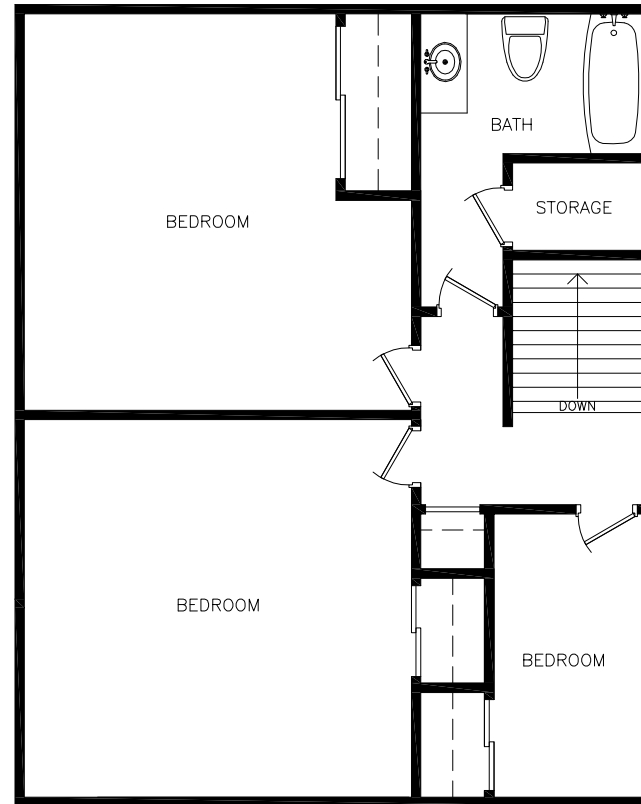

8324 RIVERSIDE – TOWNHOUSE – 3 BED – 1ST – 540 SQ.FT

8324 RIVERSIDE – TOWNHOUSE – 3 BED – 2ND – 540 SQ.FT

Disclaimer: This floor plan is for illustrative purposes and is intended to be used as a guide only. While every effort has been made to ensure its accuracy, measurements may not be exact.

## 8324 Riverside

3 Bedroom  
Approx. 1080 sq ft

8312 RIVERSIDE – TOWNHOUSE – 3 BED – 1ST – 605 SQ.FT

8312 RIVERSIDE – TOWNHOUSE – 3 BED – 2ND – 605 SQ.FT

Disclaimer: This floor plan is for illustrative purposes and is intended to be used as a guide only. While every effort has been made to ensure its accuracy, measurements may not be exact.

## 8312 Riverside

3 Bedroom  
Approx. 1210 sq ft