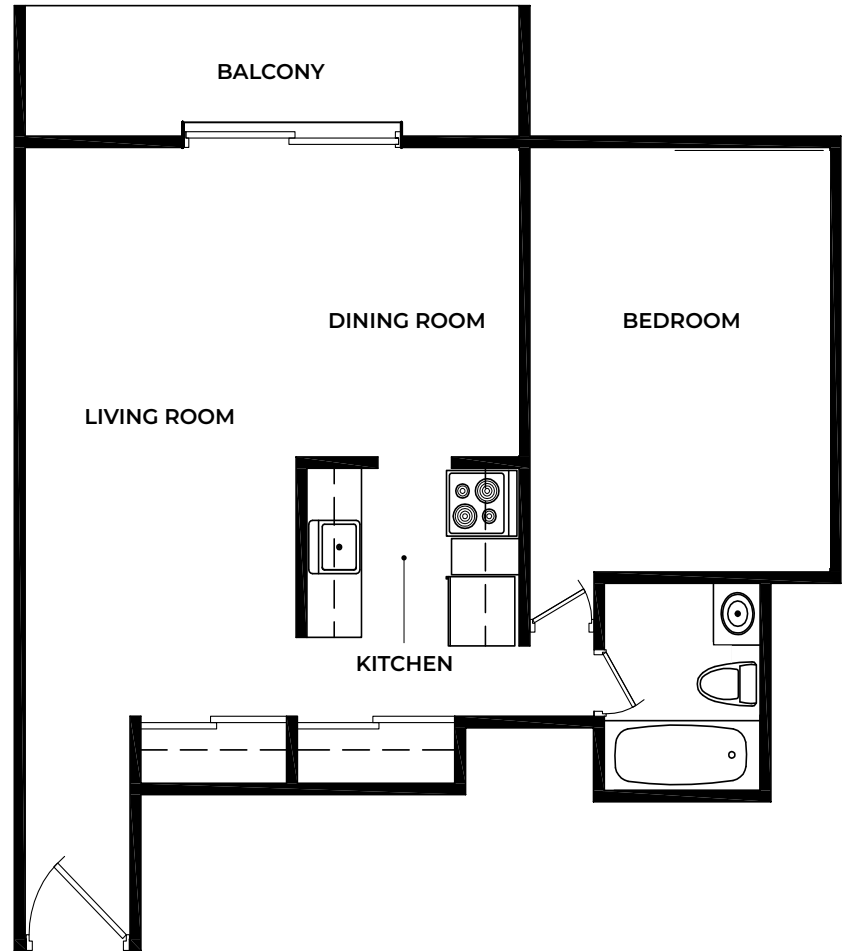

THAMES
PARK
APARTMENTS

150 Mary Street
Chatham, ON, N7L 4V2

1 BEDROOM

565 sq ft

Please note, all floor plans and photos are provided for illustrative purposes only. ALL MEASUREMENTS ARE APPROXIMATE. Actual layouts may be different than shown and could vary in size and scale.

THAMES
PARK
APARTMENTS

150 Mary Street
Chatham, ON, N7L 4V2

1 BEDROOM DELUXE

650 sq ft

Please note, all floor plans and photos are provided for illustrative purposes only. ALL MEASUREMENTS ARE APPROXIMATE. Actual layouts may be different than shown and could vary in size and scale.