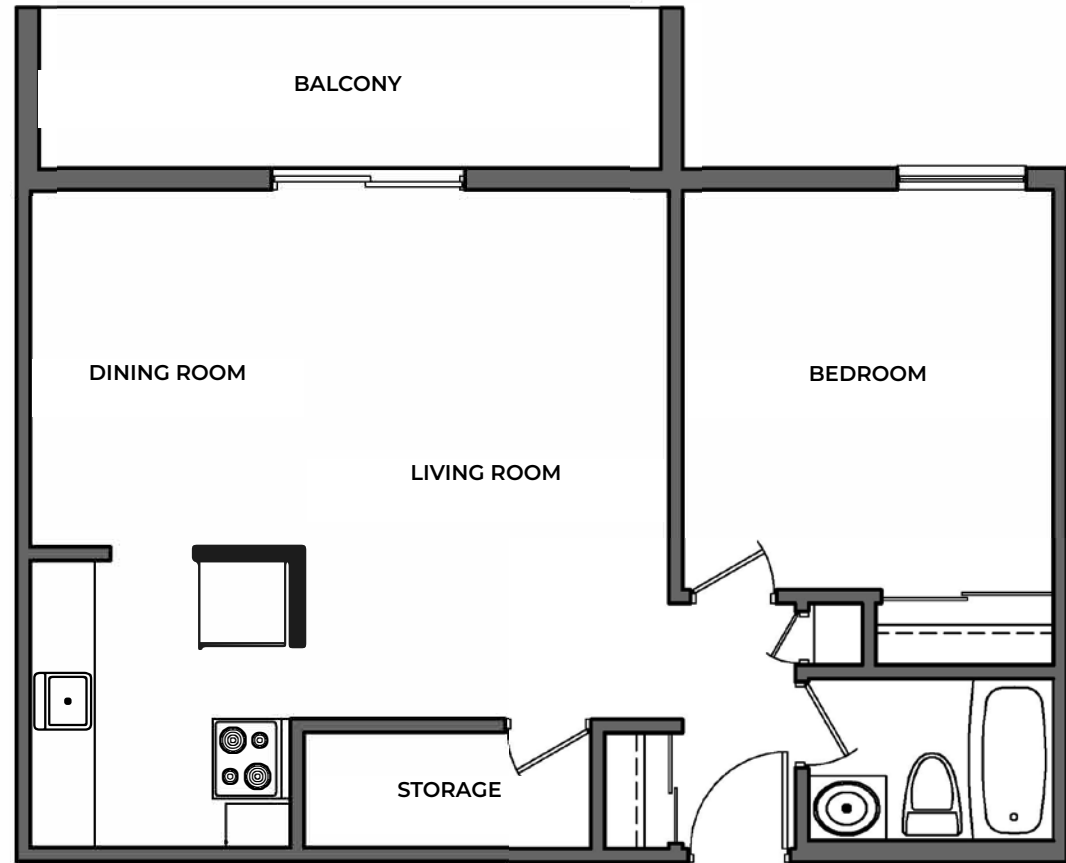

THAMES
PARK
APARTMENTS

150 Mary Street
Chatham, ON, N7L 4V2

1 BEDROOM

565 sq ft

Please note, all floor plans and photos are provided for illustrative purposes only. ALL MEASUREMENTS ARE APPROXIMATE. Actual layouts may be different than shown and could vary in size and scale.

THAMES
PARK
APARTMENTS

150 Mary Street
Chatham, ON, N7L 4V2

1 BEDROOM DELUXE

650 sq ft

Please note, all floor plans and photos are provided for illustrative purposes only. ALL MEASUREMENTS ARE APPROXIMATE. Actual layouts may be different than shown and could vary in size and scale.