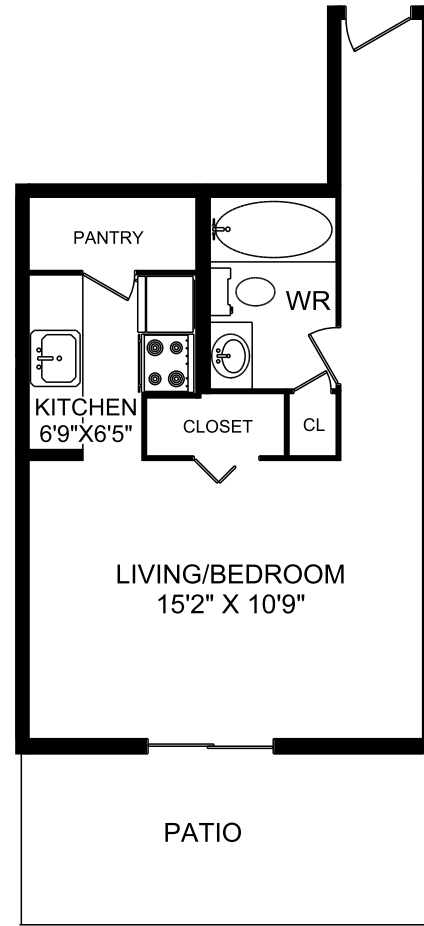

BACHELOR

339-449 sq ft

297 Base Line Road West
London, ON

Suite 104, 111, 204,
212, 304, 312, 404,
412, 504, 512, 604,
612

**GARDEN
VISTA**
APARTMENTS

First floor

Second floor

Third floor

Fourth floor

Fifth floor

Six floor

All suite measurements are preliminary based on current building concept and unit configurations and are subject to change.

BACHELOR

339-449 sq ft

297 Base Line Road West
London, ON

Suite 704, 712, 804,
812, 904, 912, 1004,
1012

Seventh floor

Eighth floor

Nineth floor

Tenth floor

All suite measurements are preliminary based on current building concept and unit configurations and are subject to change.

GARDEN
VISTA
APARTMENTS

BACHELOR

339-449 sq ft

301 Base Line Road West
London, ON

Suite 104, 111, 204,
212, 304, 312, 404,
412, 504, 512, 604,
612

First floor

Second floor

Third floor