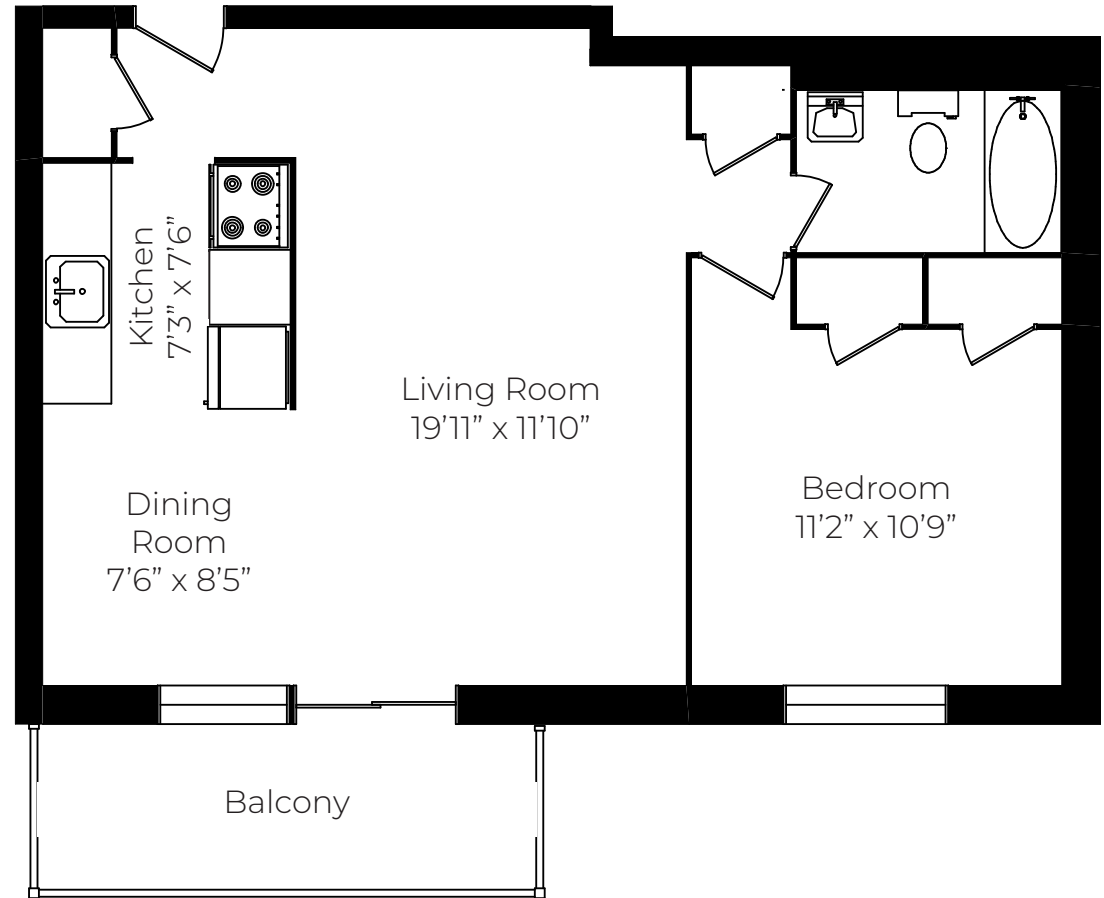

WILLOW
ROAD
APARTMENTS

85 & 89 Willow Road
Guelph, ON, N1H 1W7

1 BEDROOM

669-700 sq ft

Please note, all floor plans and photos are provided for illustrative purposes only. **ALL MEASUREMENTS ARE APPROXIMATE.** Actual layouts may be different than shown and could vary in size and scale.