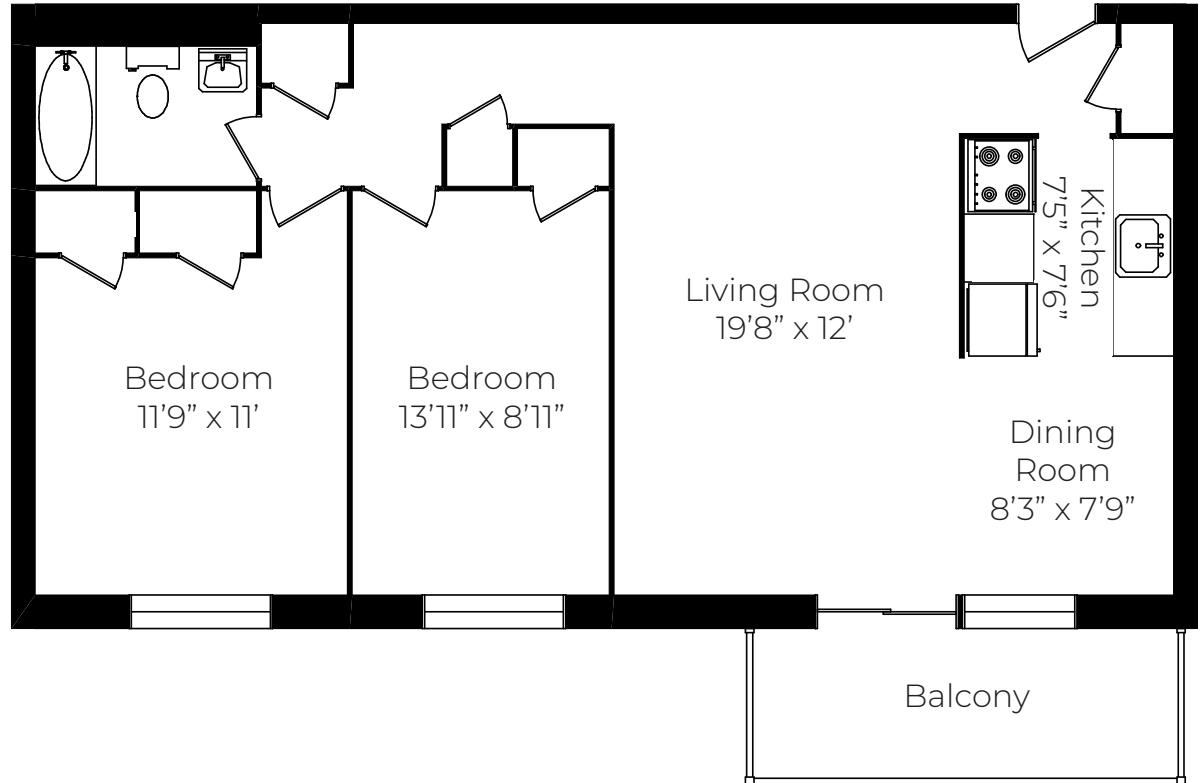

WILLOW  
ROAD  
APARTMENTS

85 & Willow Road  
Guelph, ON, N1H 1W7

2 BEDROOM

762-869 sq ft

Please note, all floor plans and photos are provided for illustrative purposes only. **ALL MEASUREMENTS ARE APPROXIMATE.** Actual layouts may be different than shown and could vary in size and scale.